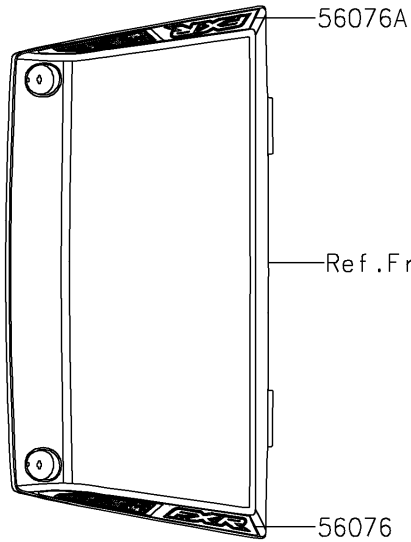

2023 MULE PRO-FXR™ PARTS DIAGRAM

Decals(Gray)(KNFNN-KPFNL)

F2861B

2023 MULE PRO-FXR™ PARTS LIST

Decals(Gray)(KNFNN-KPFNL)

ITEM NAME	PART NUMBER	QUANTITY
MARK,FR FENDER,MULE PRO-FXR (Ref # 56054)	56054-2287	2
MARK,FR FENDER,EPS (Ref # 56054A)	56054-2778	2
PATTERN,FR FENDER COVER,LH (Ref # 56076)	56076-2293	1
PATTERN,FR FENDER COVER,RH (Ref # 56076A)	56076-2294	1
PATTERN,FR FENDER,LH (Ref # 56076B)	56076-2295	1
PATTERN,FR FENDER,RH (Ref # 56076C)	56076-2296	1
PATTERN,DOOR COVER,LH (Ref # 56076D)	56076-2297	1
PATTERN,DOOR COVER,RH (Ref # 56076E)	56076-2298	1
PATTERN,SIDE GUARD,LH (Ref # 56076F)	56076-2299	1
PATTERN,SIDE GUARD,RH (Ref # 56076G)	56076-2300	1