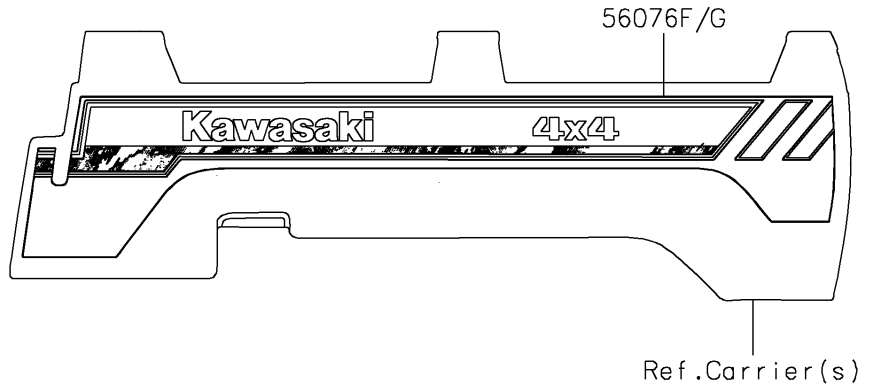

2023 MULE PRO-FXR™ PARTS DIAGRAM

Decals(Gray)(KNFNN-KPFNL)

F2861B

2023 MULE PRO-FXR™ PARTS LIST

Decals(Gray)(KNFNN-KPFNL)

ITEM NAME	PART NUMBER	QUANTITY
MARK,FR FENDER,MULE PRO-FXR (Ref # 56054)	56054-2287	2
MARK,FR FENDER,EPS (Ref # 56054A)	56054-2778	2
PATTERN,FR FENDER COVER,LH (Ref # 56076)	56076-2293	1
PATTERN,FR FENDER COVER,RH (Ref # 56076A)	56076-2294	1
PATTERN,FR FENDER,LH (Ref # 56076B)	56076-2295	1
PATTERN,FR FENDER,RH (Ref # 56076C)	56076-2296	1
PATTERN,DOOR COVER,LH (Ref # 56076D)	56076-2297	1
PATTERN,DOOR COVER,RH (Ref # 56076E)	56076-2298	1
PATTERN,SIDE GUARD,LH (Ref # 56076F)	56076-2299	1
PATTERN,SIDE GUARD,RH (Ref # 56076G)	56076-2300	1