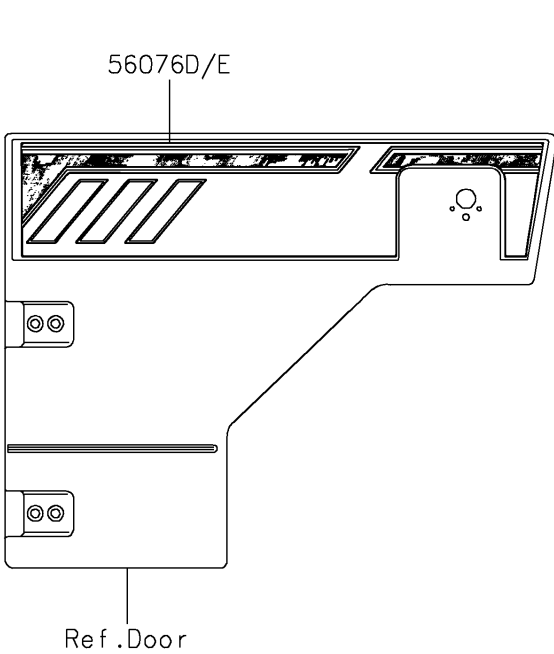

2023 MULE PRO-FXR™ PARTS DIAGRAM

Decals(Gray)(KNFNN-KPFNL)

F2861B

2023 MULE PRO-FXR™ PARTS LIST

Decals(Gray)(KNFNN-KPFNL)

ITEM NAME	PART NUMBER	QUANTITY
MARK,FR FENDER,MULE PRO-FXR (Ref # 56054)	56054-2287	2
MARK,FR FENDER,EPS (Ref # 56054A)	56054-2778	2
PATTERN,FR FENDER COVER,LH (Ref # 56076)	56076-2293	1
PATTERN,FR FENDER COVER,RH (Ref # 56076A)	56076-2294	1
PATTERN,FR FENDER,LH (Ref # 56076B)	56076-2295	1
PATTERN,FR FENDER,RH (Ref # 56076C)	56076-2296	1
PATTERN,DOOR COVER,LH (Ref # 56076D)	56076-2297	1
PATTERN,DOOR COVER,RH (Ref # 56076E)	56076-2298	1
PATTERN,SIDE GUARD,LH (Ref # 56076F)	56076-2299	1
PATTERN,SIDE GUARD,RH (Ref # 56076G)	56076-2300	1