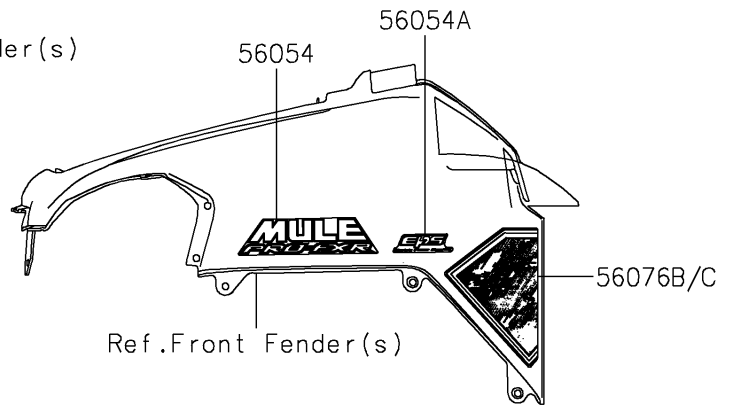

2023 MULE PRO-FXR™ PARTS DIAGRAM

Decals(Gray)(KNFNN-KPFNL)

F2861B

2023 MULE PRO-FXR™ PARTS LIST

Decals(Gray)(KNFNN-KPFNL)

ITEM NAME	PART NUMBER	QUANTITY
MARK,FR FENDER,MULE PRO-FXR (Ref # 56054)	56054-2287	2
MARK,FR FENDER,EPS (Ref # 56054A)	56054-2778	2
PATTERN,FR FENDER COVER,LH (Ref # 56076)	56076-2293	1
PATTERN,FR FENDER COVER,RH (Ref # 56076A)	56076-2294	1
PATTERN,FR FENDER,LH (Ref # 56076B)	56076-2295	1
PATTERN,FR FENDER,RH (Ref # 56076C)	56076-2296	1
PATTERN,DOOR COVER,LH (Ref # 56076D)	56076-2297	1
PATTERN,DOOR COVER,RH (Ref # 56076E)	56076-2298	1
PATTERN,SIDE GUARD,LH (Ref # 56076F)	56076-2299	1
PATTERN,SIDE GUARD,RH (Ref # 56076G)	56076-2300	1