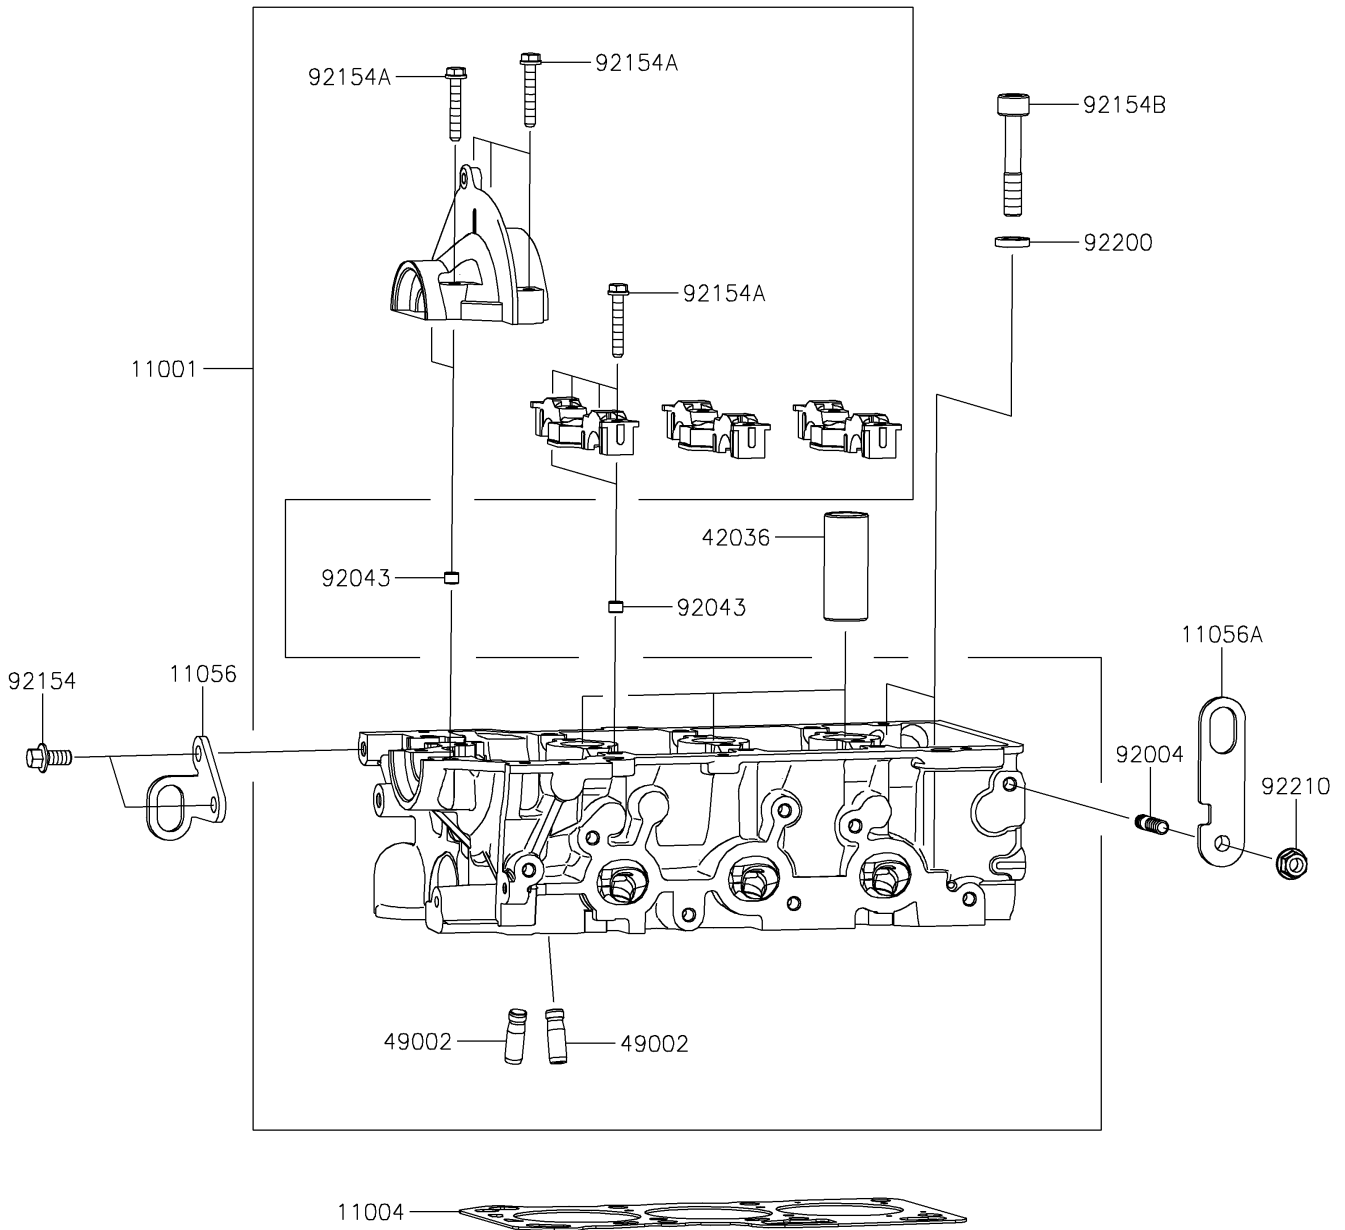

# 2023 MULE PRO-FX™ EPS LE PARTS DIAGRAM

Cylinder Head

E1111

## 2023 MULE PRO-FX™ EPS LE PARTS LIST

### Cylinder Head

ITEM NAME	PART NUMBER	QUANTITY
HEAD-CYLINDER (Ref # 11001)	11001-0839	1
GASKET-HEAD (Ref # 11004)	11004-0747	1
BRACKET (Ref # 11056)	11056-7081	1
BRACKET (Ref # 11056A)	11056-7082	1
SLEEVE,SPARK PLUG (Ref # 42036)	42036-0764	3
GUIDE-VALVE (Ref # 49002)	49002-0030	12
STUD (Ref # 92004)	92004-0734	1
PIN (Ref # 92043)	92043-0831	8
BOLT,FLANGED,8X16 (Ref # 92154)	92154-1588	2
BOLT,6X38 (Ref # 92154A)	92154-1589	17
BOLT,SOCKET (Ref # 92154B)	92154-1590	8
WASHER (Ref # 92200)	92200-1683	8
NUT (Ref # 92210)	92210-0944	1