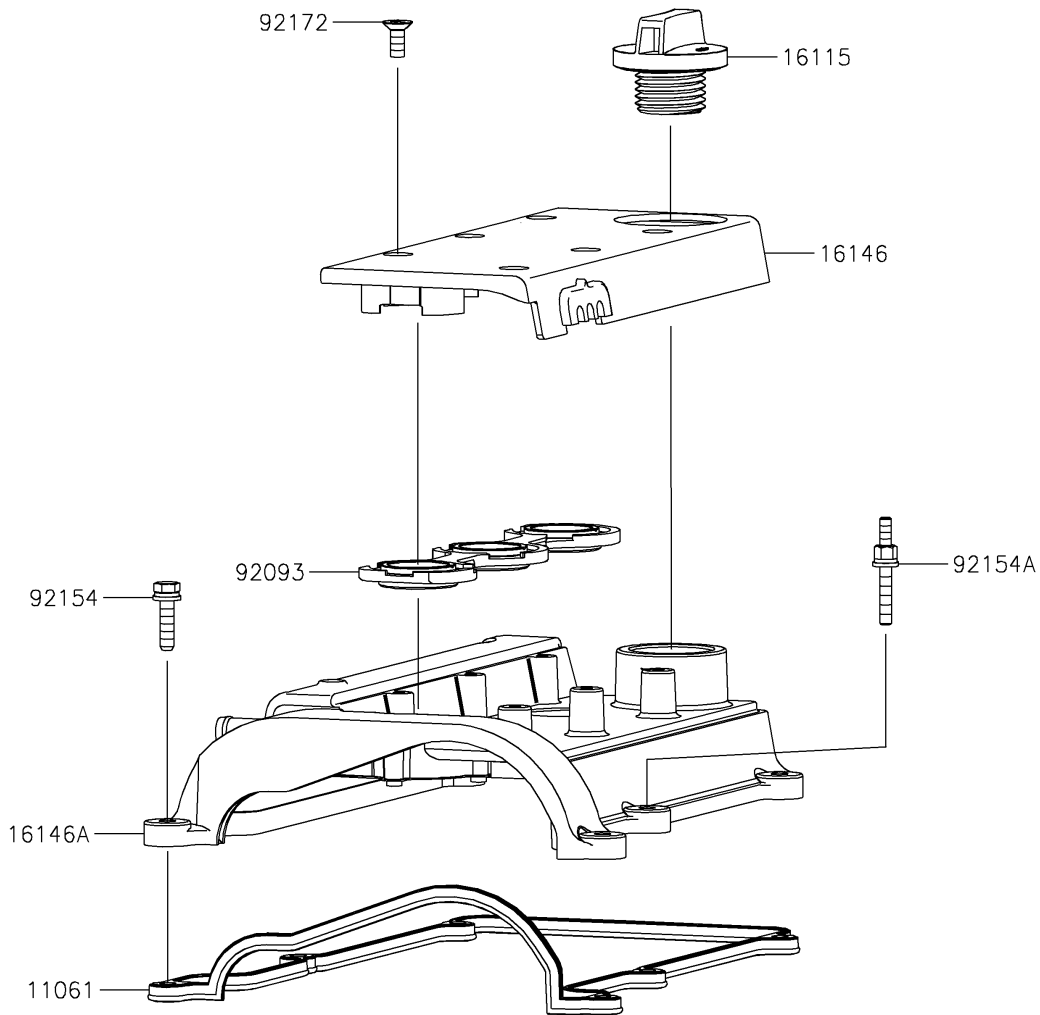

# 2021 MULE PRO-FX™ EPS LE PARTS DIAGRAM

Cylinder Head Cover

E1112

### Cylinder Head Cover

ITEM NAME	PART NUMBER	QUANTITY
GASKET,HEAD COVER (Ref # 11061)	11061-0953	1
CAP-OIL FILLER (Ref # 16115)	16115-0027	1
COVER-ASSY,SPARK PLUG (Ref # 16146)	16146-0738	1
COVER-ASSY,CYLINDER HEAD (Ref # 16146A)	16146-0741	1
SEAL,SPARK PLUG COVER (Ref # 92093)	92093-0608	1
BOLT,6X25 (Ref # 92154)	92154-1583	5
BOLT (Ref # 92154A)	92154-1584	1
SCREW,6X16 (Ref # 92172)	92172-0905	6