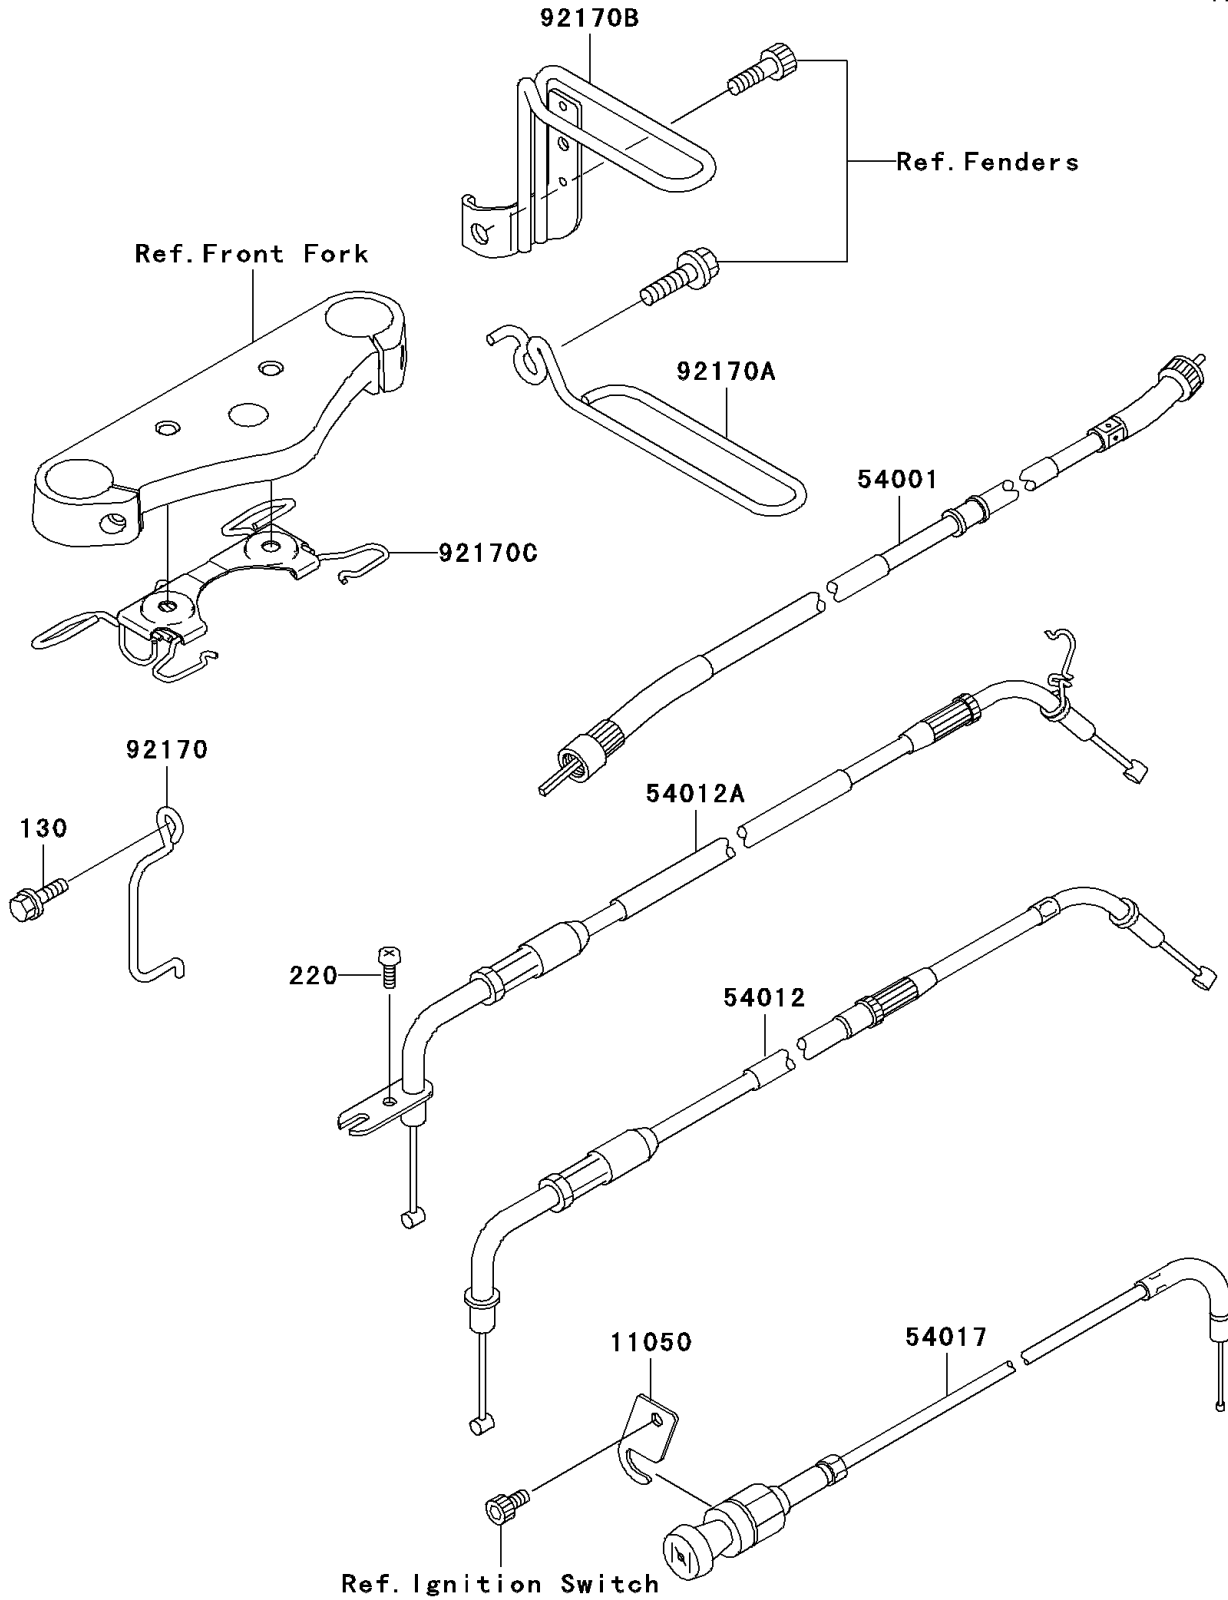

2000 Vulcan 1500 Drifter PARTS DIAGRAM

Cables

F2540

2000 Vulcan 1500 Drifter PARTS LIST

Cables

| ITEM NAME | PART NUMBER | QUANTITY |
|---------------------------------------|-------------|----------|
| BOLT-FLANGED,6X14,BLACK (Ref # 130) | 130J0614 | 1 |
| SCREW-PAN-CROS (Ref # 220) | 220C0514 | 1 |
| BRACKET,STARTER CABLE (Ref # 11050) | 11050-1699 | 1 |
| CABLE-SPEEDMETER (Ref # 54001) | 54001-1239 | 1 |
| CABLE-THROTTLE,CLOSING (Ref # 54012) | 54012-1603 | 1 |
| CABLE-THROTTLE,OPENING (Ref # 54012A) | 54012-1610 | 1 |
| CABLE-STARTER (Ref # 54017) | 54017-1202 | 1 |
| CLAMP,CABLE (Ref # 92170) | 92170-1867 | 1 |
| CLAMP,CABLE (Ref # 92170A) | 92170-1970 | 1 |
| CLAMP,METER CABLE (Ref # 92170B) | 92170-1971 | 1 |
| CLAMP (Ref # 92170C) | 92170-1990 | 1 |