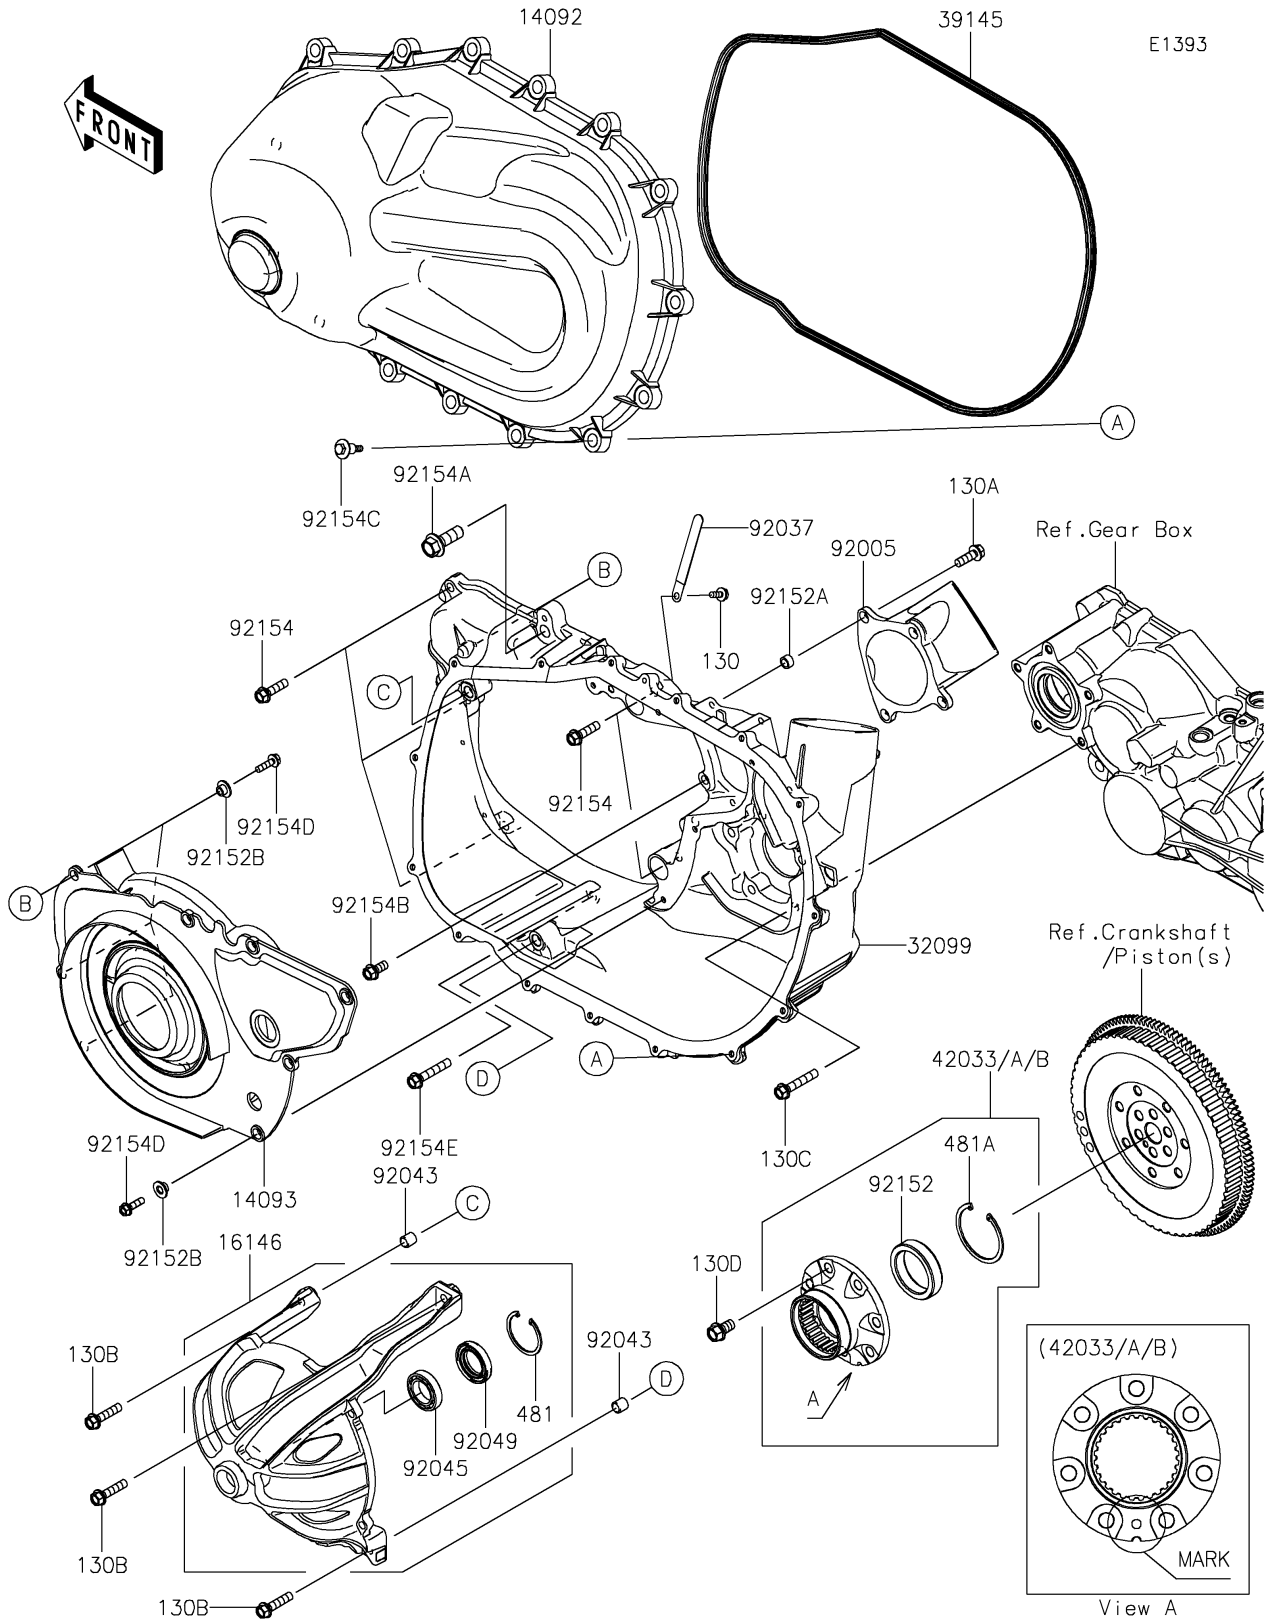

2021 MULE PRO-FX™ EPS LE PARTS DIAGRAM

Converter Cover

2021 MULE PRO-FX™ EPS LE PARTS LIST

Converter Cover

ITEM NAME	PART NUMBER	QUANTITY
COVER,CVT (Ref # 14092)	14092-1202	1
COVER (Ref # 14093)	14093-0717	1
COVER-ASSY (Ref # 16146)	16146-0734	1
CASE,CVT (Ref # 32099)	32099-0813	1
TRIM-SEAL (Ref # 39145)	39145-0047	1
COUPLING-ASSY,B MARK,WHITE (Ref # 42033)	42033-0582	1
COUPLING-ASSY,A MARK,BLUE (Ref # 42033A)	42033-0583	1
COUPLING-ASSY,C MARK,YELLOW (Ref # 42033B)	42033-0584	1
FITTING,INTAKE (Ref # 92005)	92005-0762	1
CLAMP (Ref # 92037)	92037-1993	1
PIN,12X14 (Ref # 92043)	92043-0963	2
BEARING-BALL,#6905 (Ref # 92045)	92045-036	1
SEAL-OIL,HTC 28X45X8 (Ref # 92049)	92049-0767	1
COLLAR (Ref # 92152)	92152-1822	1
COLLAR,8.8X12.3X6.9 (Ref # 92152A)	92152-1853	4
COLLAR (Ref # 92152B)	92152-1931	8
BOLT,FLANGED,8X30 (Ref # 92154)	92154-0850	5
BOLT,FLANGED,12X35 (Ref # 92154A)	92154-1337	1
BOLT,FLANGED,8X18 (Ref # 92154B)	92154-1386	1
BOLT,CVT COVER (Ref # 92154C)	92154-1522	15
BOLT,FLANGED,6X22 (Ref # 92154D)	92154-1525	8
BOLT,FLANGED,8X45 (Ref # 92154E)	92154-1526	1
BOLT-FLANGED,6X14 (Ref # 130)	130BA0614	1
BOLT-FLANGED,8X25 (Ref # 130A)	130BA0825	4
BOLT-FLANGED,8X35 (Ref # 130B)	130BA0835	3
BOLT-FLANGED,8X45 (Ref # 130C)	130BA0845	5
BOLT-FLANGED,10X18 (Ref # 130D)	130CA1018	7
CIRCLIP-TYPE-C,45MM (Ref # 481)	481J4500	1
CIRCLIP (Ref # 481A)	481J6200	1