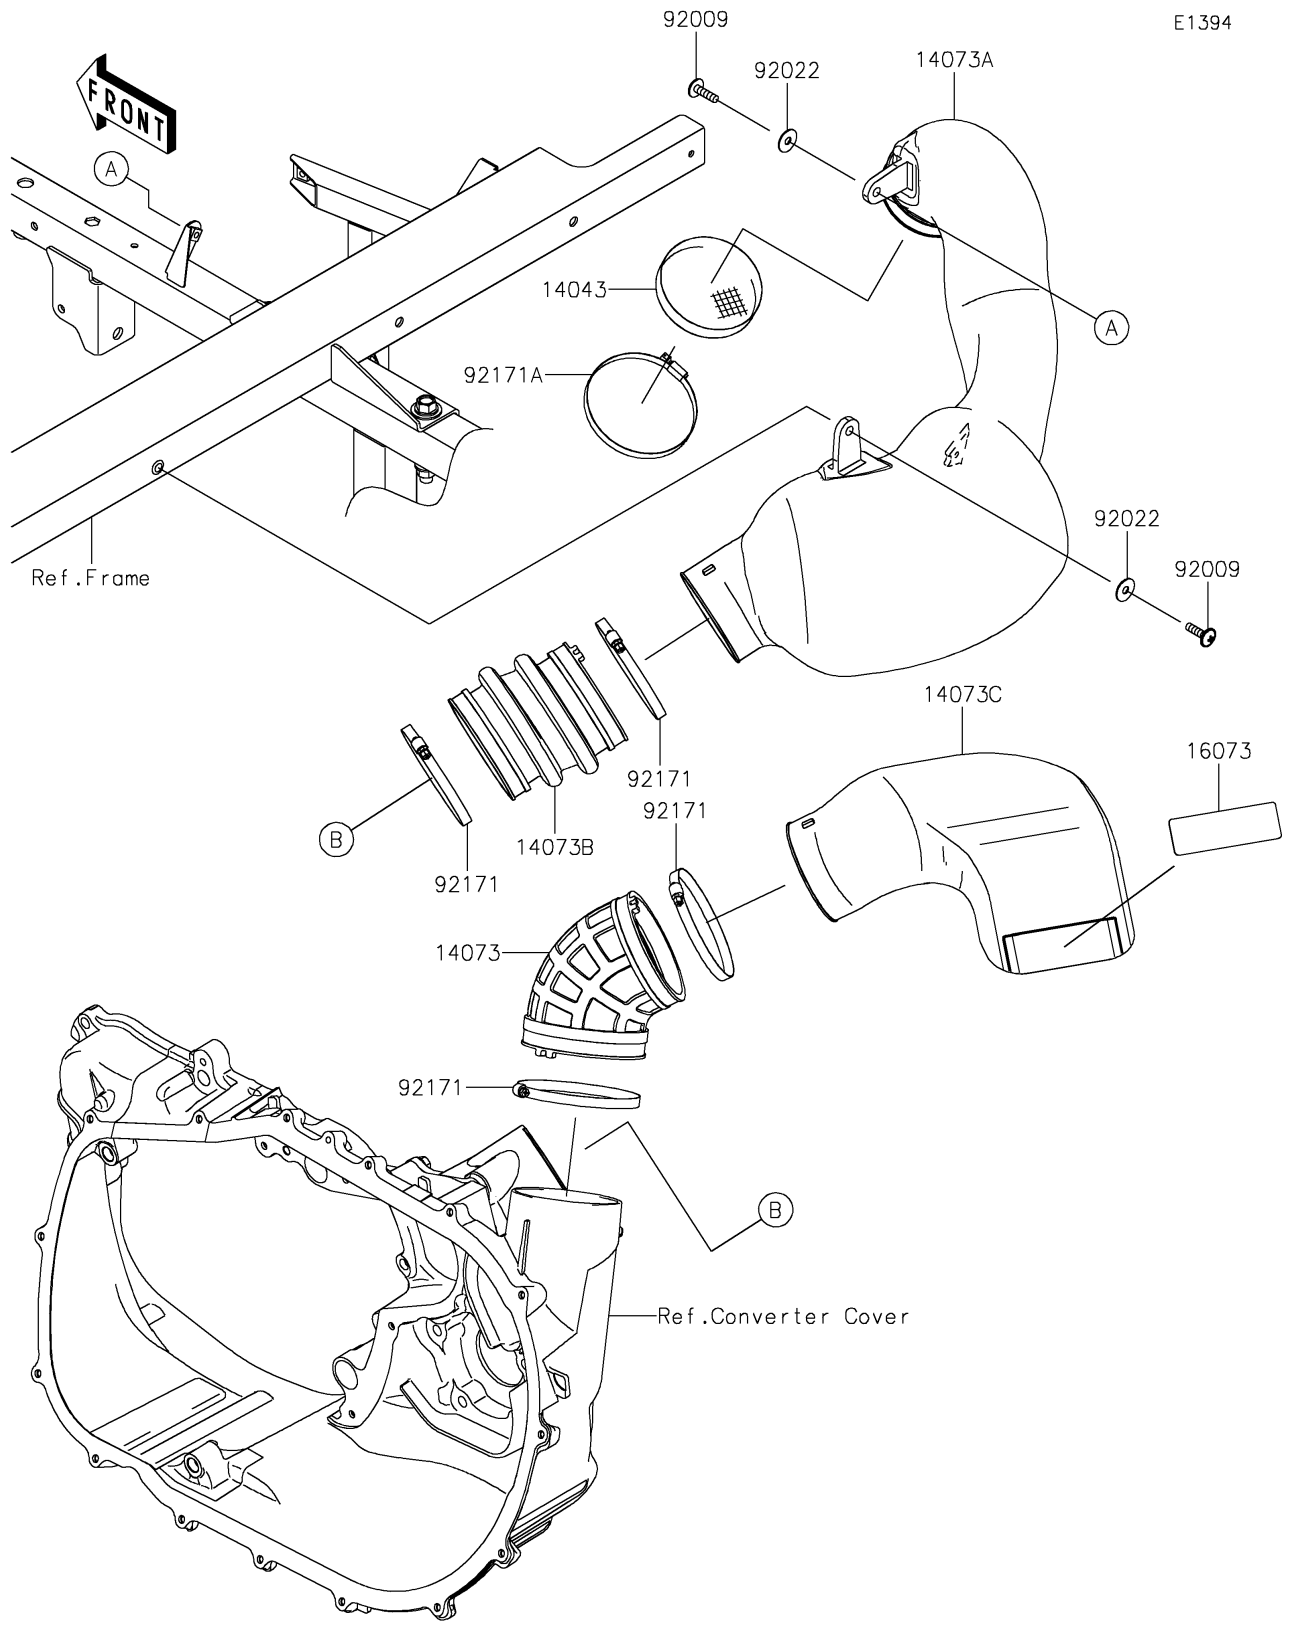

2021 MULE PRO-FX™ EPS LE PARTS DIAGRAM

Air Cleaner-Belt Converter

E1394

2021 MULE PRO-FX™ EPS LE PARTS LIST

Air Cleaner-Belt Converter

ITEM NAME	PART NUMBER	QUANTITY
FILTER (Ref # 14043)	14043-0013	1
DUCT,EXHAUST (Ref # 14073)	14073-0788	1
DUCT,INTAKE (Ref # 14073A)	14073-0789	1
DUCT,INTAKE (Ref # 14073B)	14073-0790	1
DUCT,EXHAUST (Ref # 14073C)	14073-0793	1
INSULATOR (Ref # 16073)	16073-0826	1
SCREW,6X22 (Ref # 92009)	92009-1441	2
WASHER,PLAIN,6.5X20X1 (Ref # 92022)	92022-165	2
CLAMP (Ref # 92171)	92171-1383	4
CLAMP (Ref # 92171A)	92171-3716	1