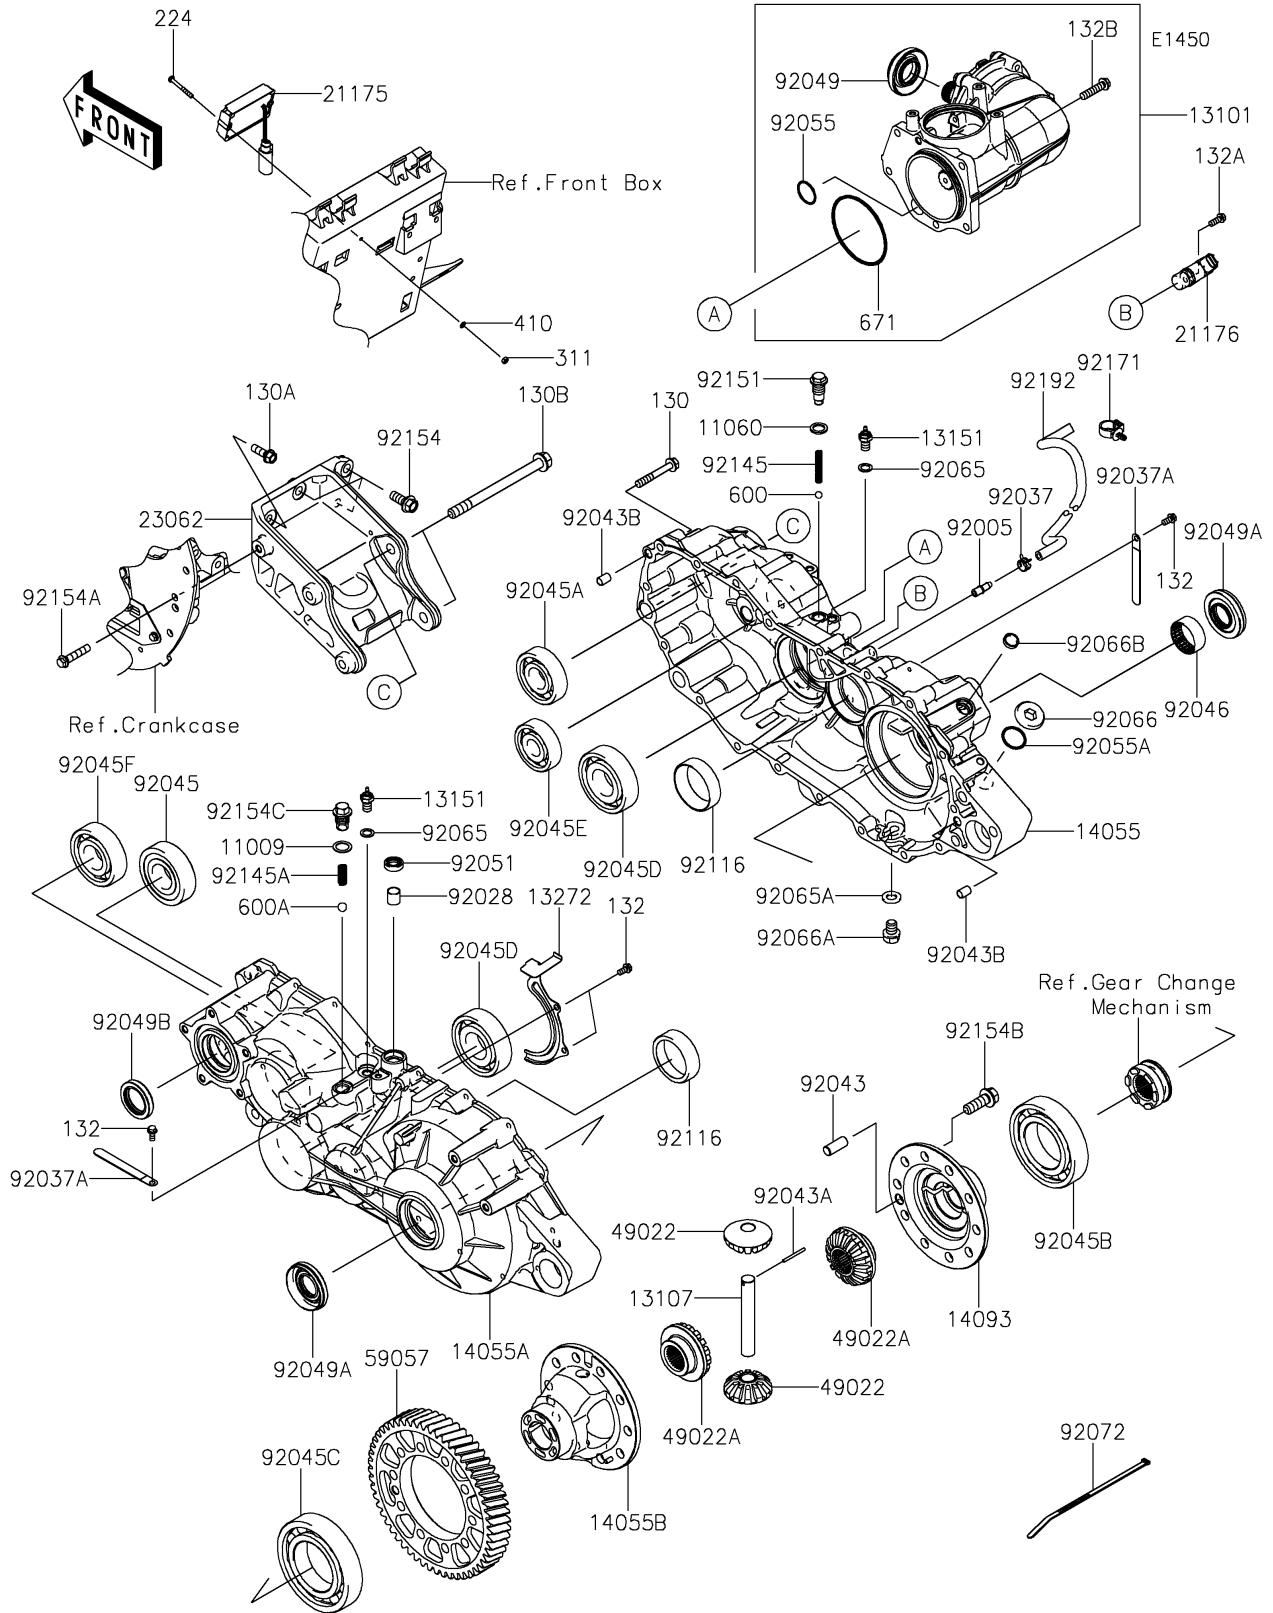

## Gear Box

### Gear Box

ITEM NAME	PART NUMBER	QUANTITY
GASKET,15.5X22X1 (Ref # 11009)	11009-1008	1
GASKET,14X20X2 (Ref # 11060)	11060-1287	1
GEAR-ASSY,PARTICULAR (Ref # 13101)	13101-0636	1
SHAFT (Ref # 13107)	13107-0793	1
SWITCH-COMP,NEUTRAL (Ref # 13151)	13151-1080	2
PLATE (Ref # 13272)	13272-1624	1
CASE-GEAR,RH (Ref # 14055)	14055-0607	1
CASE-GEAR,LH (Ref # 14055A)	14055-0608	1
CASE-GEAR,DIFF (Ref # 14055B)	14055-0614	1
COVER,DIFF (Ref # 14093)	14093-0048	1
CONTROL UNIT-ELECTRONIC,DIFF (Ref # 21175)	21175-0885	1
SENSOR,ROTATION (Ref # 21176)	21176-0767	1
BRACKET-COMP (Ref # 23062)	23062-0807	1
GEAR-BEVEL,PINION,12T (Ref # 49022)	49022-0585	2
GEAR-BEVEL,OUTPUT,16T (Ref # 49022A)	49022-0589	2
GEAR-HELICAL,55T (Ref # 59057)	59057-0012	1
FITTING,BREATHER (Ref # 92005)	92005-1127	1
BUSHING (Ref # 92028)	92028-1347	1
CLAMP,TUBE (Ref # 92037)	92037-1505	1
CLAMP (Ref # 92037A)	92037-1993	2
PIN,DOWEL,12X30 (Ref # 92043)	92043-0789	1
PIN,DOWEL (Ref # 92043A)	92043-0806	1
PIN,DOWEL,10X14 (Ref # 92043B)	92043-1037	2
BEARING-BALL,63/32 (Ref # 92045)	92045-0764	1
BEARING-BALL,63/28 (Ref # 92045A)	92045-0765	1
BEARING-BALL,6212 (Ref # 92045B)	92045-0766	1
BEARING-BALL,6213 (Ref # 92045C)	92045-0767	1
BEARING-BALL,6307C3 (Ref # 92045D)	92045-0768	2
BEARING-BALL,B22-19C3 UR (Ref # 92045E)	92045-0769	1