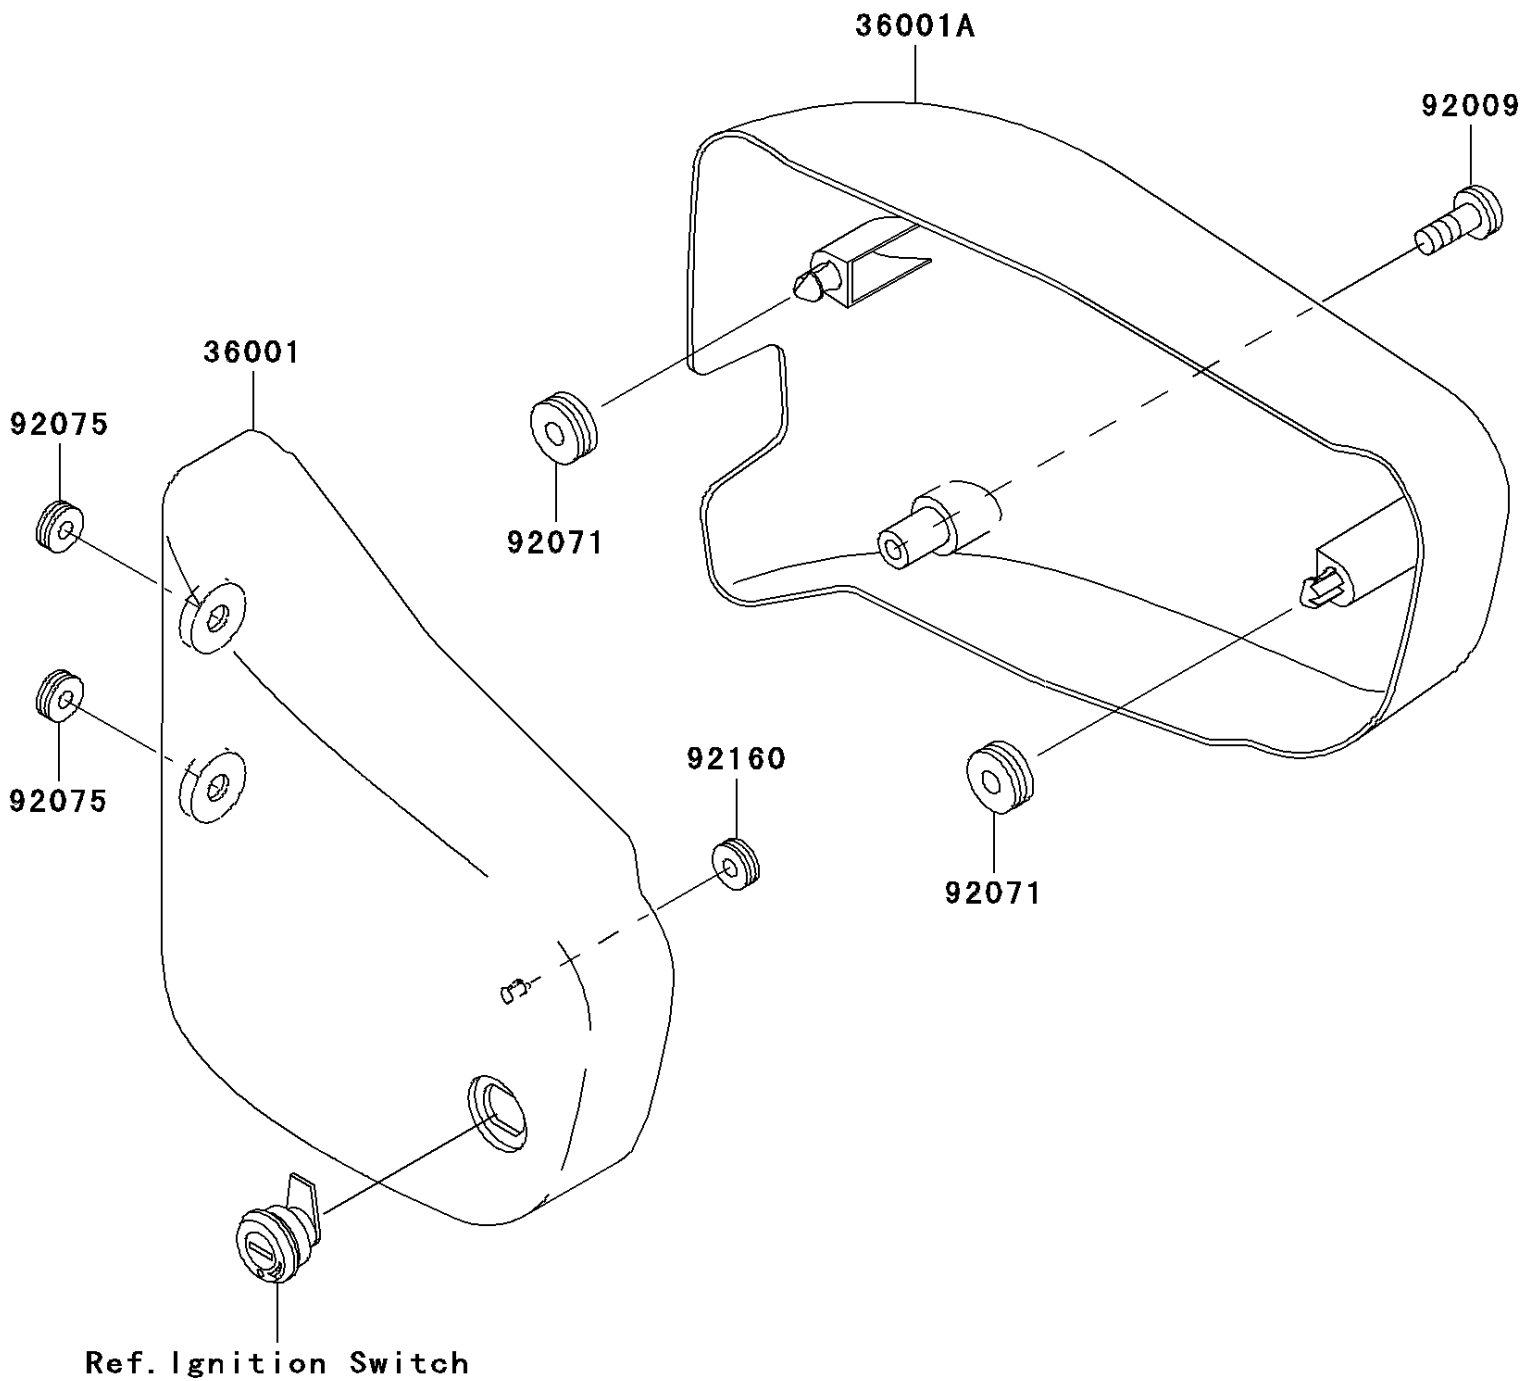

# 1999 Vulcan 1500 Drifter PARTS DIAGRAM

Side Covers

F2611

# 1999 Vulcan 1500 Drifter PARTS LIST

## Side Covers

ITEM NAME	PART NUMBER	QUANTITY
COVER-SIDE,LH,EBONY (Ref # 36001)	36001-1620-H8	1
COVER-SIDE,RH,EBONY (Ref # 36001A)	36001-1621-H8	1
SCREW,6X35 (Ref # 92009)	92009-1874	1
GROMMET (Ref # 92071)	92071-1131	2
DAMPER (Ref # 92075)	92075-1629	2
DAMPER (Ref # 92160)	92160-1944	1