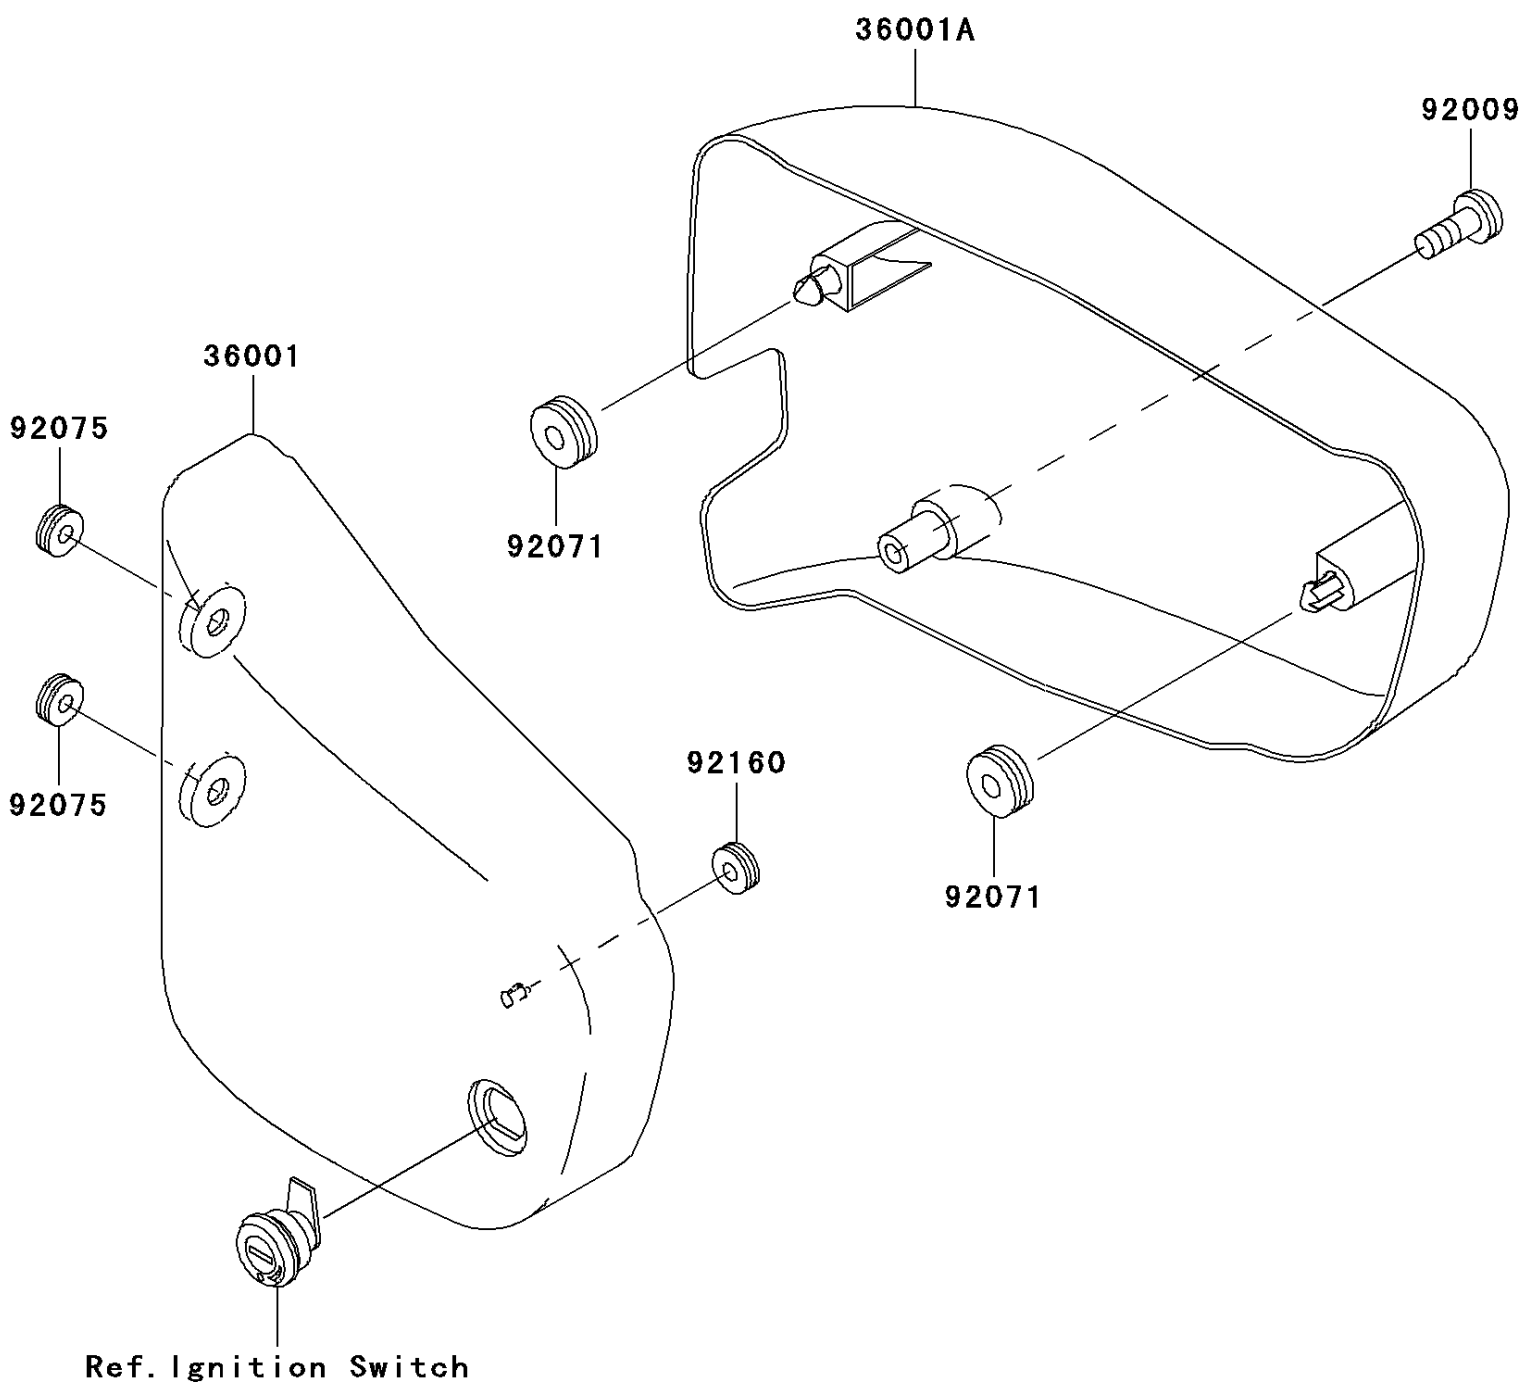

# 2000 Vulcan 1500 Drifter PARTS DIAGRAM

Side Covers

F2611

## 2000 Vulcan 1500 Drifter PARTS LIST

### Side Covers

ITEM NAME	PART NUMBER	QUANTITY
COVER-SIDE,LH,EBONY (Ref # 36001)	36001-1620-H8	1
COVER-SIDE,RH,EBONY (Ref # 36001A)	36001-1621-H8	1
SCREW,6X35 (Ref # 92009)	92009-1874	1
GROMMET (Ref # 92071)	92071-1131	2
DAMPER (Ref # 92075)	92075-1629	2
DAMPER (Ref # 92160)	92160-1944	1