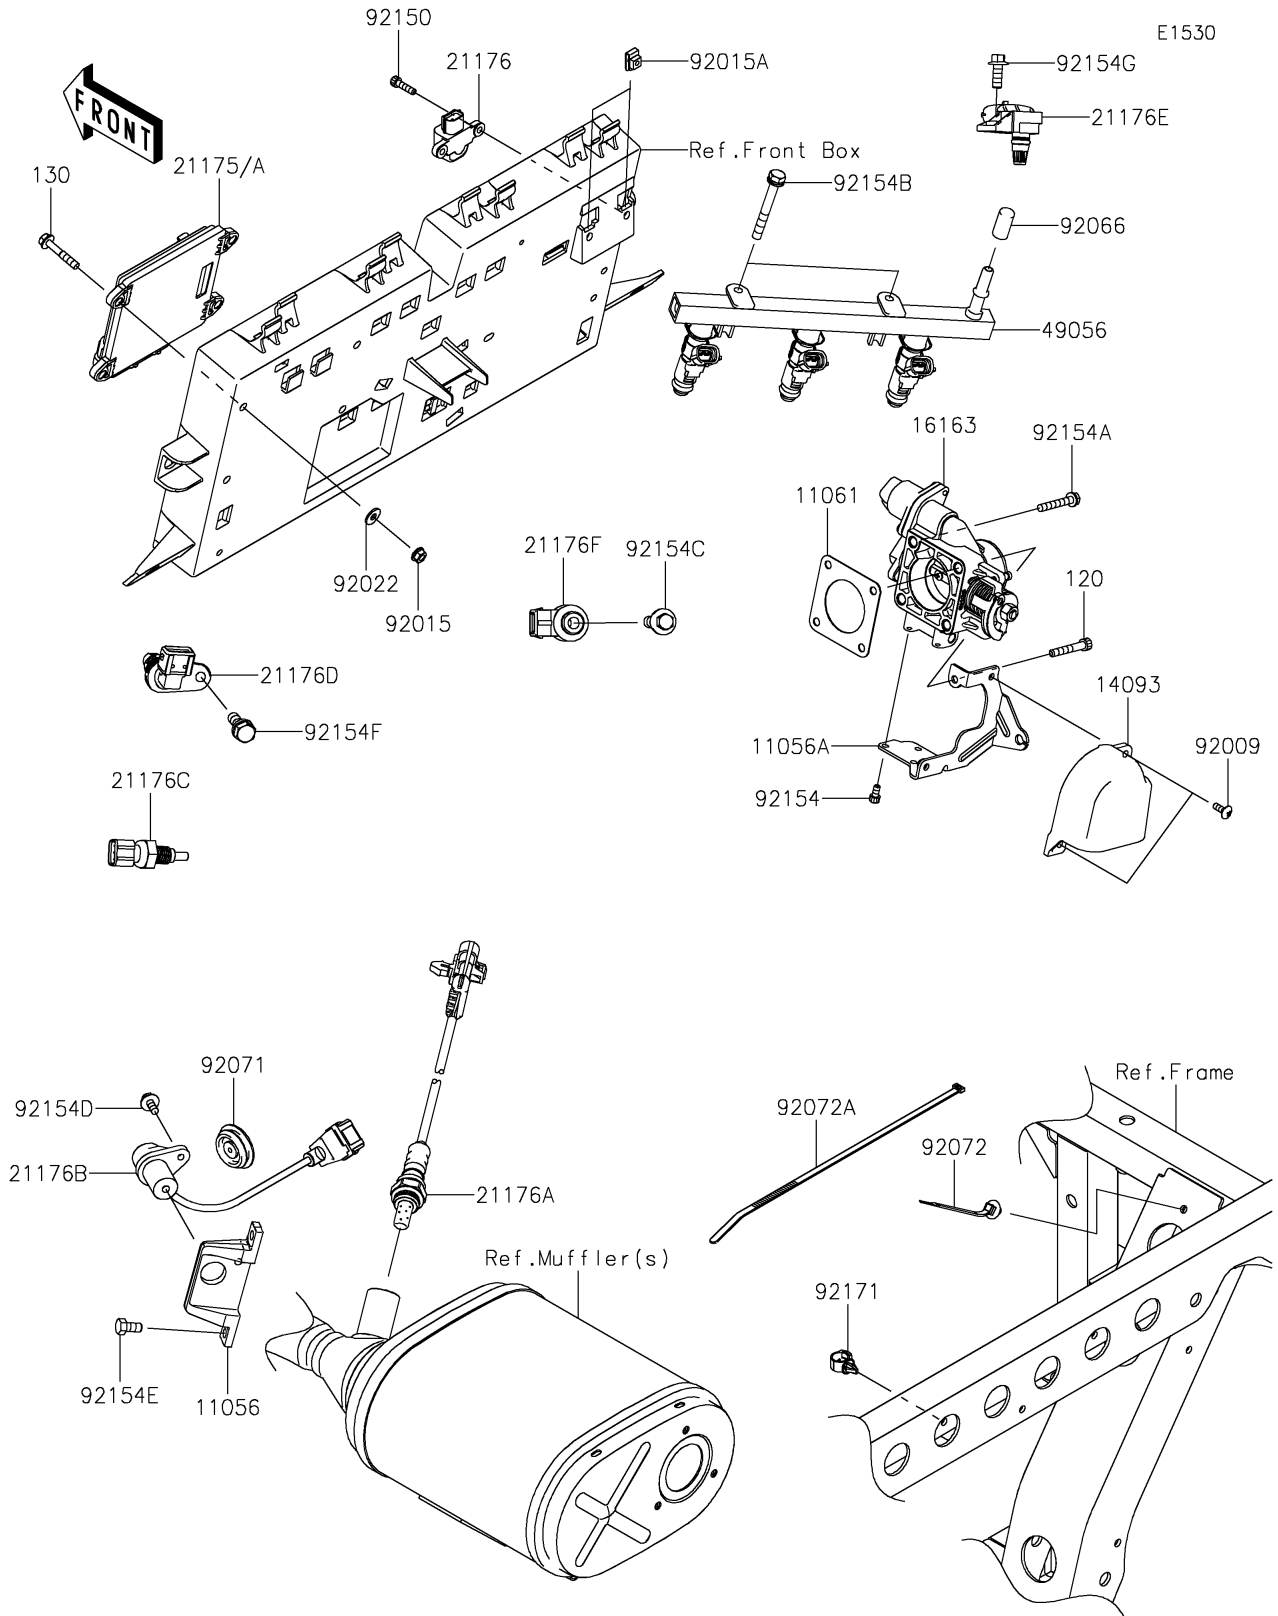

2021 MULE PRO-FX™ EPS LE PARTS DIAGRAM

Fuel Injection

2021 MULE PRO-FX™ EPS LE PARTS LIST

Fuel Injection

ITEM NAME	PART NUMBER	QUANTITY
BRACKET,CRANKSHAFT POSITION (Ref # 11056)	11056-2680	1
BRACKET,THROTTLE CABLE (Ref # 11056A)	11056-7495	1
GASKET,THROTTLE (Ref # 11061)	11061-0954	1
COVER,THROTTLE (Ref # 14093)	14093-0043	1
THROTTLE-ASSY (Ref # 16163)	16163-0816	1
CONTROL UNIT-ELECTRONIC,DFI (Ref # 21175)	21175-1167	1
CONTROL UNIT-ELECTRONIC,DFI (Ref # 21175A)	21175-1180	1
SENSOR,VEHICLE-DOWN (Ref # 21176)	21176-0026	1
SENSOR,OXYGEN (Ref # 21176A)	21176-0773	1
SENSOR,CRANKSHAFT POSITION (Ref # 21176B)	21176-0795	1
SENSOR,WATER TEMP (Ref # 21176C)	21176-0796	1
SENSOR,CAMSHAFT POSITION (Ref # 21176D)	21176-0797	1
SENSOR,AIR INTAKE TEMP (Ref # 21176E)	21176-0798	1
SENSOR,EXPLOSION (Ref # 21176F)	21176-0799	1
PIPE-INJECTION (Ref # 49056)	49056-0038	1
SCREW,5X14,WHITE (Ref # 92009)	92009-1366	2
NUT,FLANGED,6MM (Ref # 92015)	92015-1367	4
NUT,5MM (Ref # 92015A)	92015-1627	2
WASHER (Ref # 92022)	92022-2247	4
PLUG (Ref # 92066)	92066-0810	1
GROMMET (Ref # 92071)	92071-0730	1
BAND,OS170-FT7(BLACK) (Ref # 92072)	92072-1414	1
BAND,L=292.1 (Ref # 92072A)	92072-3509	3
BOLT,SOCKET,5X20 (Ref # 92150)	92150-1019	2
BOLT,SOCKET,5X10 (Ref # 92154)	92154-1396	3
BOLT,6X38 (Ref # 92154A)	92154-1589	3
BOLT,6X50 (Ref # 92154B)	92154-1591	2
BOLT,FLANGED,8X30 (Ref # 92154C)	92154-1592	1
BOLT,FLANGED,6X12 (Ref # 92154D)	92154-1593	1

2021 MULE PRO-FX™ EPS LE PARTS LIST

Fuel Injection

ITEM NAME	PART NUMBER	QUANTITY
BOLT,6X12 (Ref # 92154E)	92154-1594	2
BOLT,8X16 (Ref # 92154F)	92154-1595	1
BOLT,FLANGED,6X16 (Ref # 92154G)	92154-1596	1
CLAMP,13MM DIA. (Ref # 92171)	92171-1415	1
BOLT-SOCKET,6X40 (Ref # 120)	120CA0640	1
BOLT-FLANGED,6X35 (Ref # 130)	130BA0635	4
CONTROL UNIT-ELECTRONIC,DFI (Ref # 21175A)	21175-1180	1