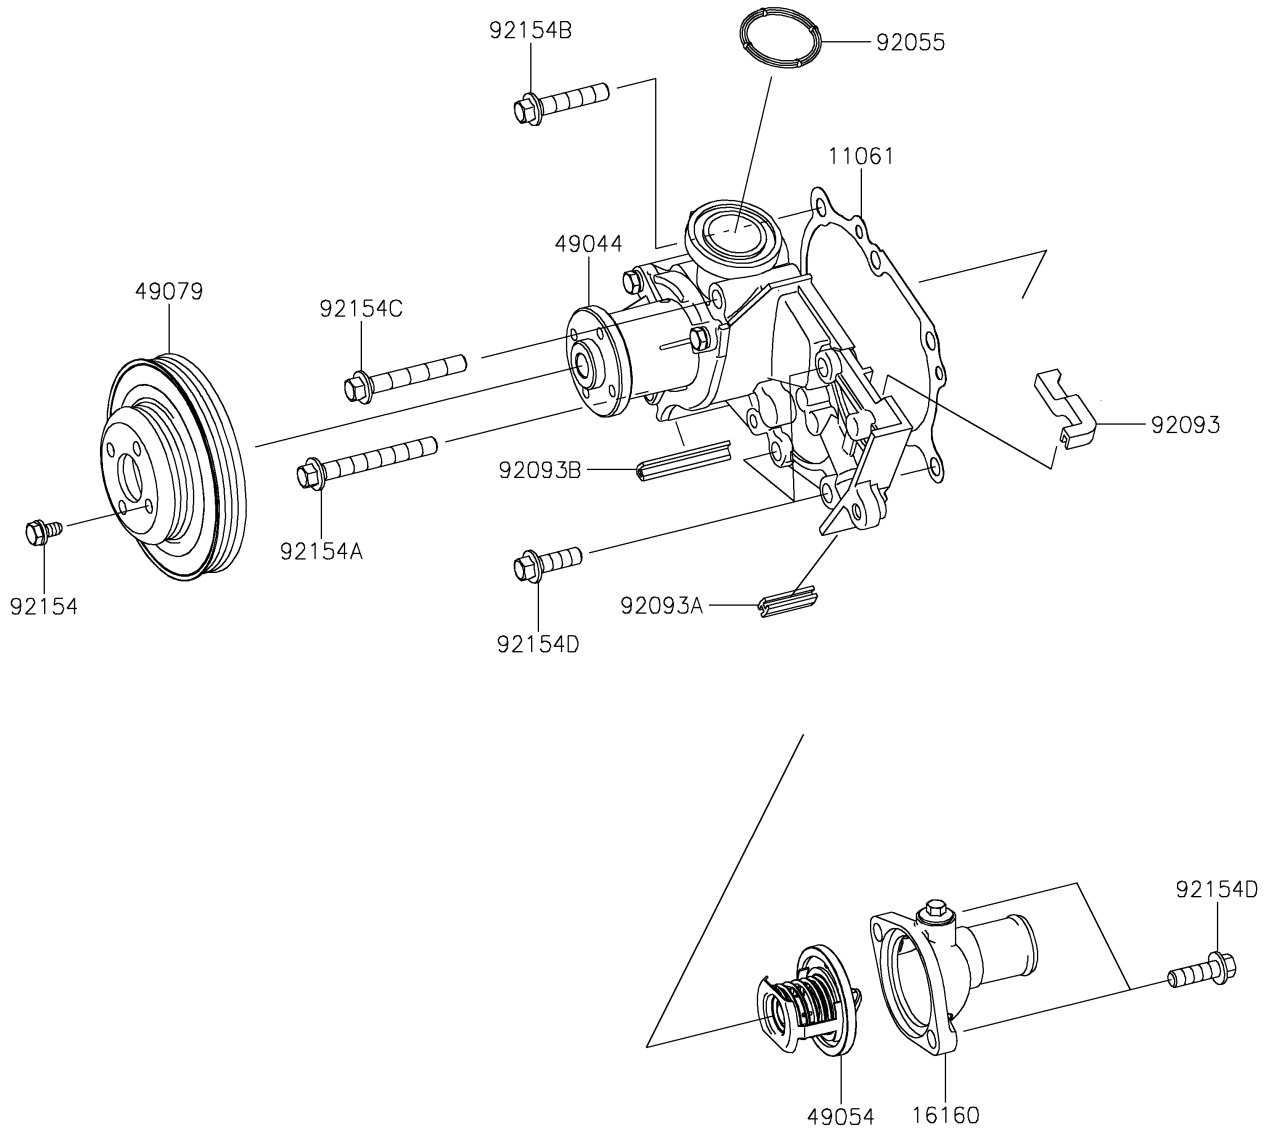

2021 MULE PRO-FX™ EPS LE PARTS DIAGRAM

Water Pump

E3031

2021 MULE PRO-FX™ EPS LE PARTS LIST

Water Pump

ITEM NAME	PART NUMBER	QUANTITY
GASKET,WATER PUMP (Ref # 11061)	11061-0955	1
BODY,THERMOSTAT HOUSING (Ref # 16160)	16160-0744	1
PUMP-WATER (Ref # 49044)	49044-0014	1
THERMOSTAT (Ref # 49054)	49054-0007	1
PULLEY-BELT (Ref # 49079)	49079-0022	1
RING-O (Ref # 92055)	92055-0825	1
SEAL (Ref # 92093)	92093-0638	1
SEAL (Ref # 92093A)	92093-0639	1
SEAL (Ref # 92093B)	92093-0640	1
BOLT,6X12 (Ref # 92154)	92154-1598	4
BOLT,FLANGED,8X65 (Ref # 92154A)	92154-1599	1
BOLT,FLANGED,8X40 (Ref # 92154B)	92154-1600	1
BOLT,FLANGED,8X55 (Ref # 92154C)	92154-1601	1
BOLT,FLANGED,8X25 (Ref # 92154D)	92154-1602	5