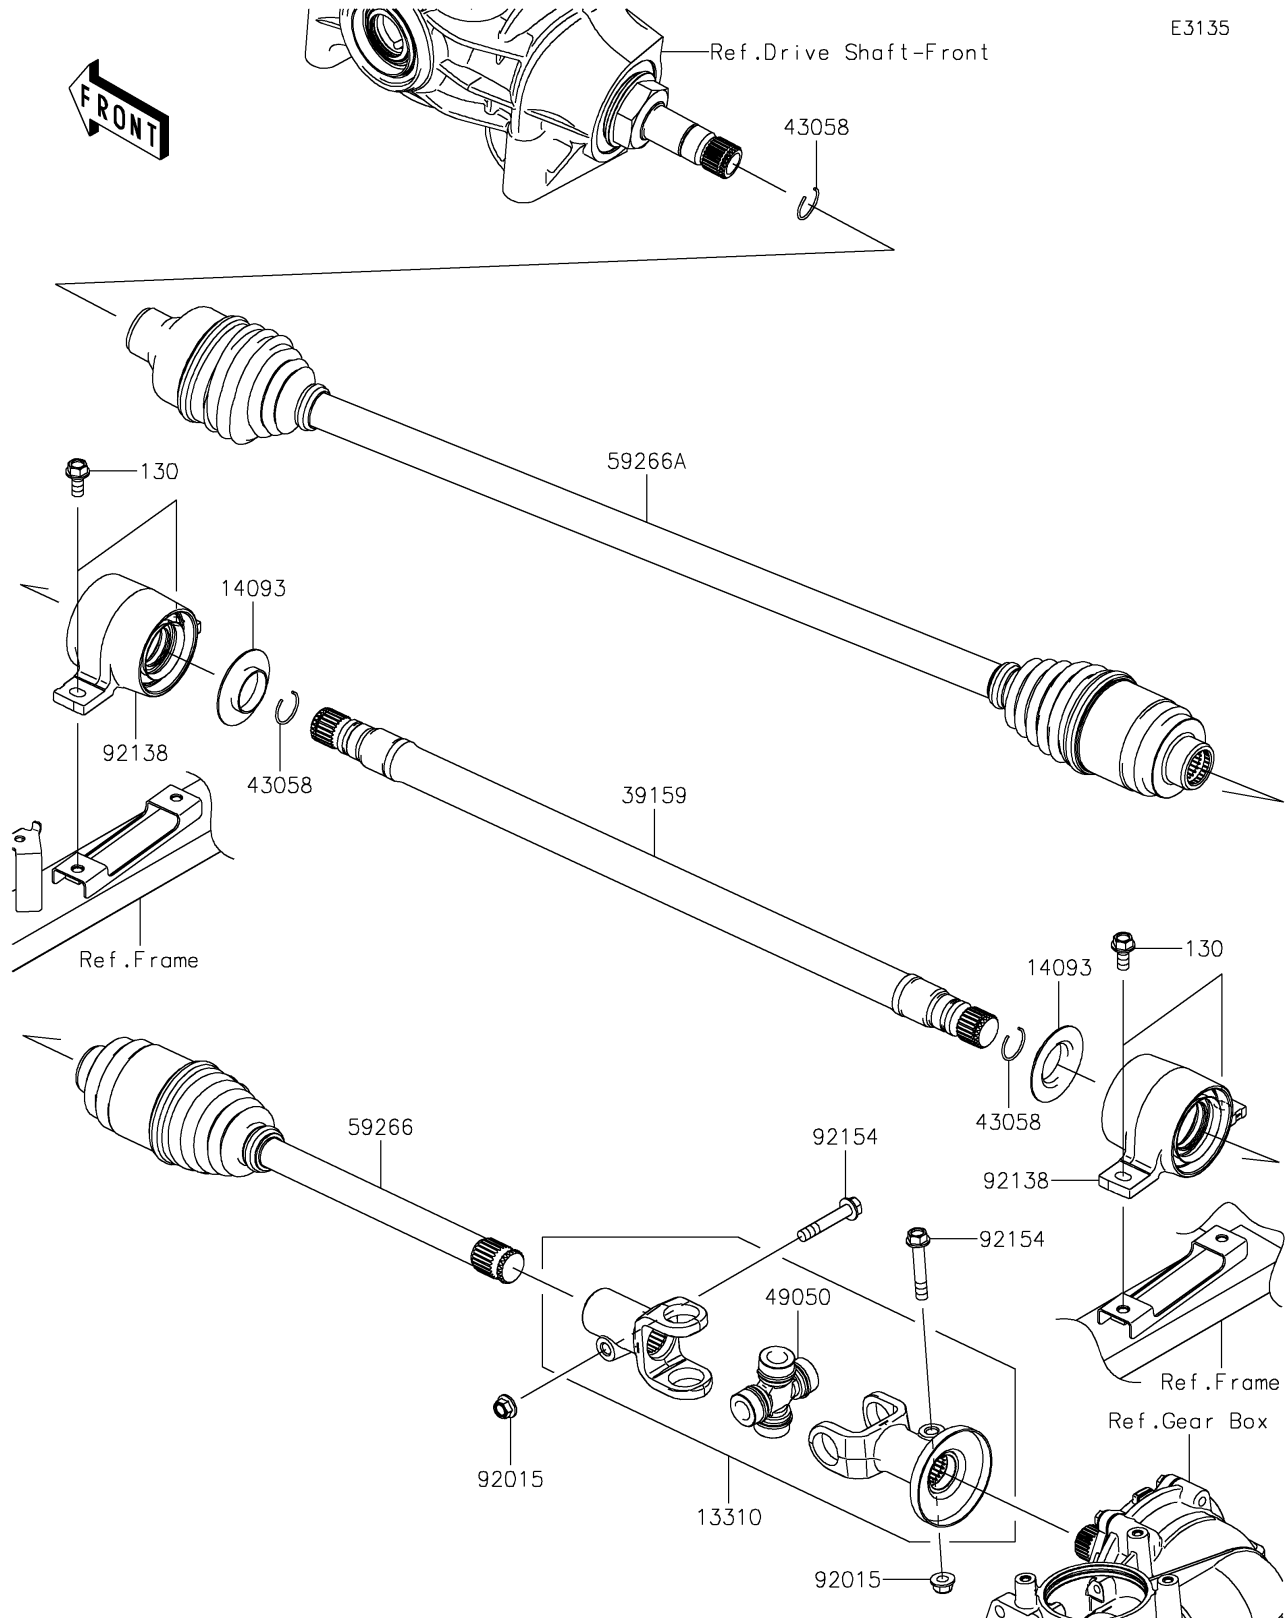

2023 MULE PRO-FX™ EPS LE PARTS DIAGRAM

Drive Shaft-Propeller

E3135

2023 MULE PRO-FX™ EPS LE PARTS LIST

Drive Shaft-Propeller

ITEM NAME	PART NUMBER	QUANTITY
SHAFT-ASSY (Ref # 13310)	13310-0038	1
COVER,SIDE RIP (Ref # 14093)	14093-0006	2
SHAFT-DRIVE (Ref # 39159)	39159-0045	1
RING (Ref # 43058)	43058-0018	3
SPIDER (Ref # 49050)	49050-0034	1
JOINT-BALL,T/M SIDE (Ref # 59266)	59266-0716	1
JOINT-BALL,FR DIFF SIDE (Ref # 59266A)	59266-0735	1
NUT,8MM (Ref # 92015)	92015-1432	2
BEARING-COMP (Ref # 92138)	92138-0002	2
BOLT,FLANGED,8X46 (Ref # 92154)	92154-1365	2
BOLT-FLANGED,8X18 (Ref # 130)	130BA0818	4