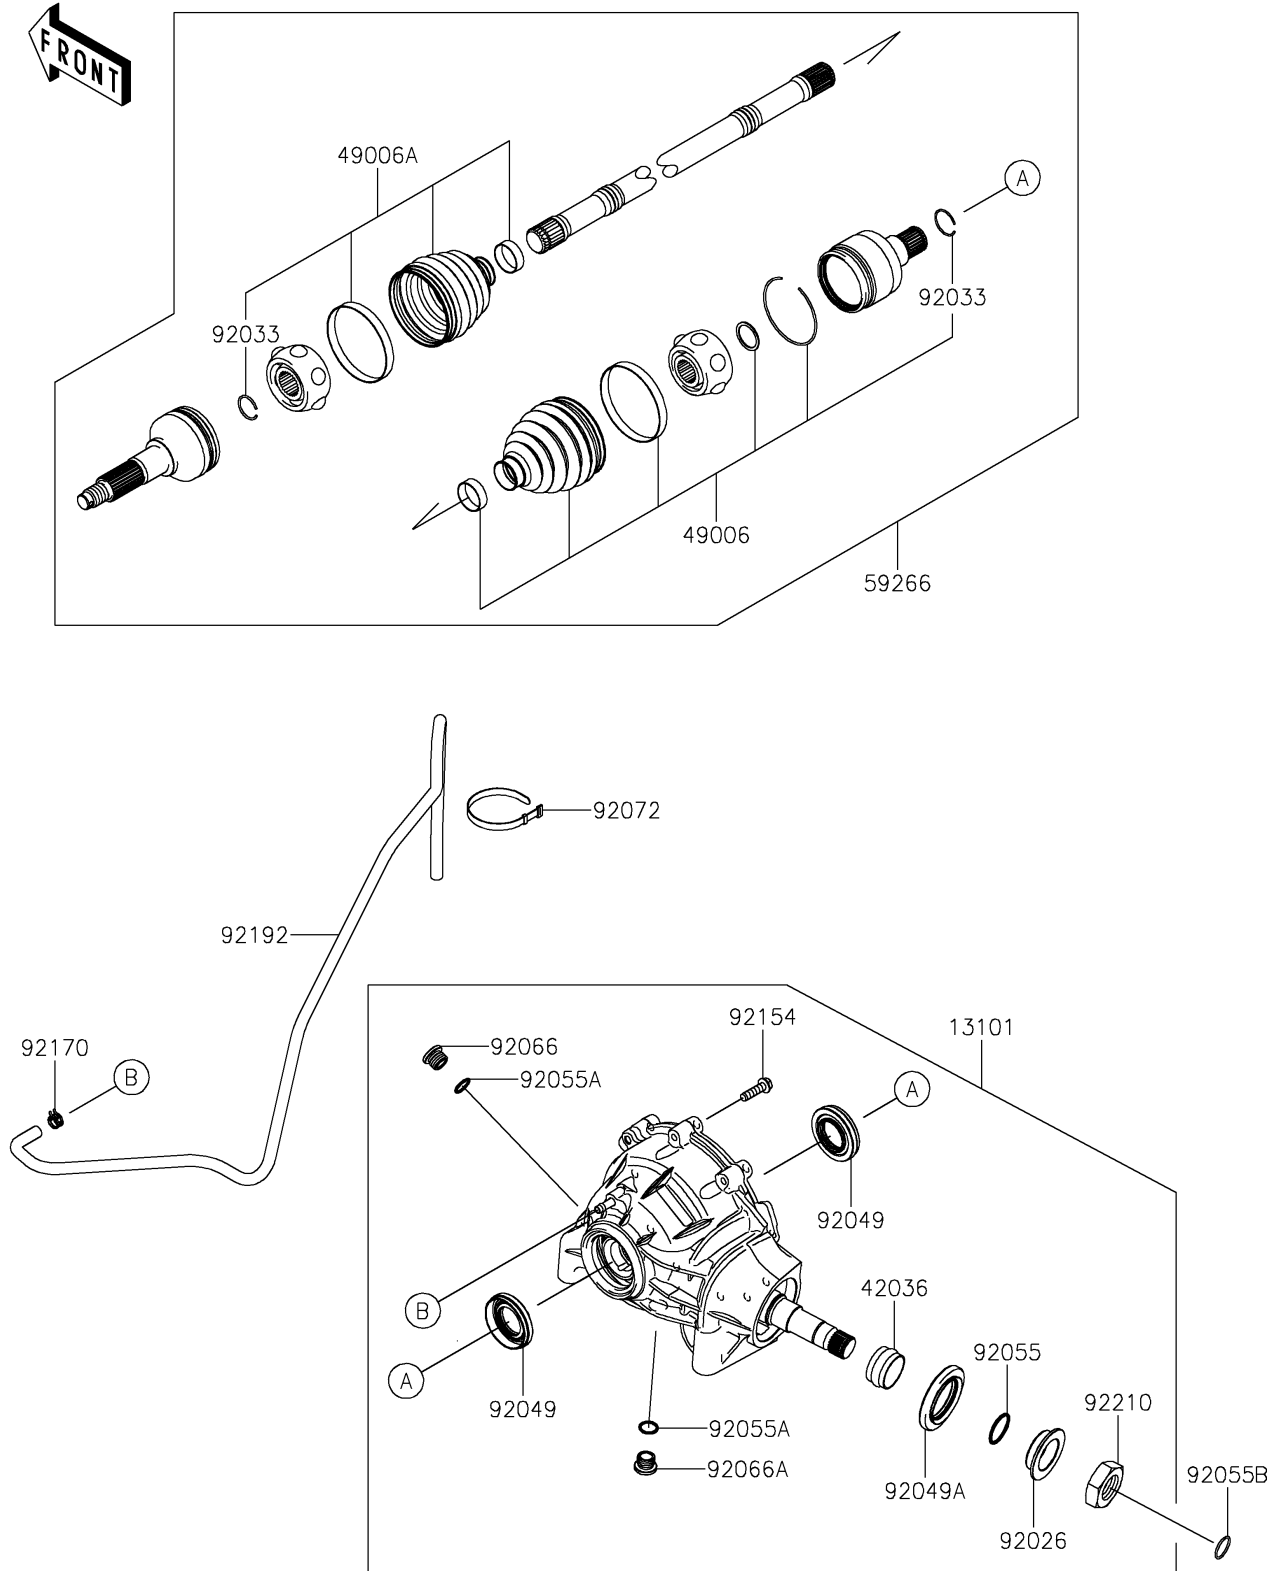

2023 MULE PRO-FX™ EPS LE PARTS DIAGRAM

Drive Shaft-Front

E3136

2023 MULE PRO-FX™ EPS LE PARTS LIST

Drive Shaft-Front

ITEM NAME	PART NUMBER	QUANTITY
GEAR-ASSY,FRONT DIFFERENTIAL (Ref # 13101)	13101-0680	1
SLEEVE (Ref # 42036)	42036-0741	1
BOOT,INSIDE (Ref # 49006)	49006-0578	2
BOOT,OUTSIDE (Ref # 49006A)	49006-0584	2
JOINT-BALL,FR (Ref # 59266)	59266-0710	2
SPACER (Ref # 92026)	92026-0776	1
RING-SNAP (Ref # 92033)	92033-0837	4
SEAL-OIL,33X60X7 (Ref # 92049)	92049-0760	2
SEAL-OIL,44X72X7 (Ref # 92049A)	92049-0766	1
RING-O (Ref # 92055)	92055-0788	1
RING-O,15.3X2.2 (Ref # 92055A)	92055-0830	2
RING-O,22.1X1.9 (Ref # 92055B)	92055-1617	1
PLUG (Ref # 92066)	92066-0777	1
PLUG (Ref # 92066A)	92066-0778	1
BAND,L=186 (Ref # 92072)	92072-056	1
BOLT,FLANGED,8X30 (Ref # 92154)	92154-1370	10
CLAMP (Ref # 92170)	92170-2082	1
TUBE,BREATHER (Ref # 92192)	92192-1341	1
NUT (Ref # 92210)	92210-0894	1