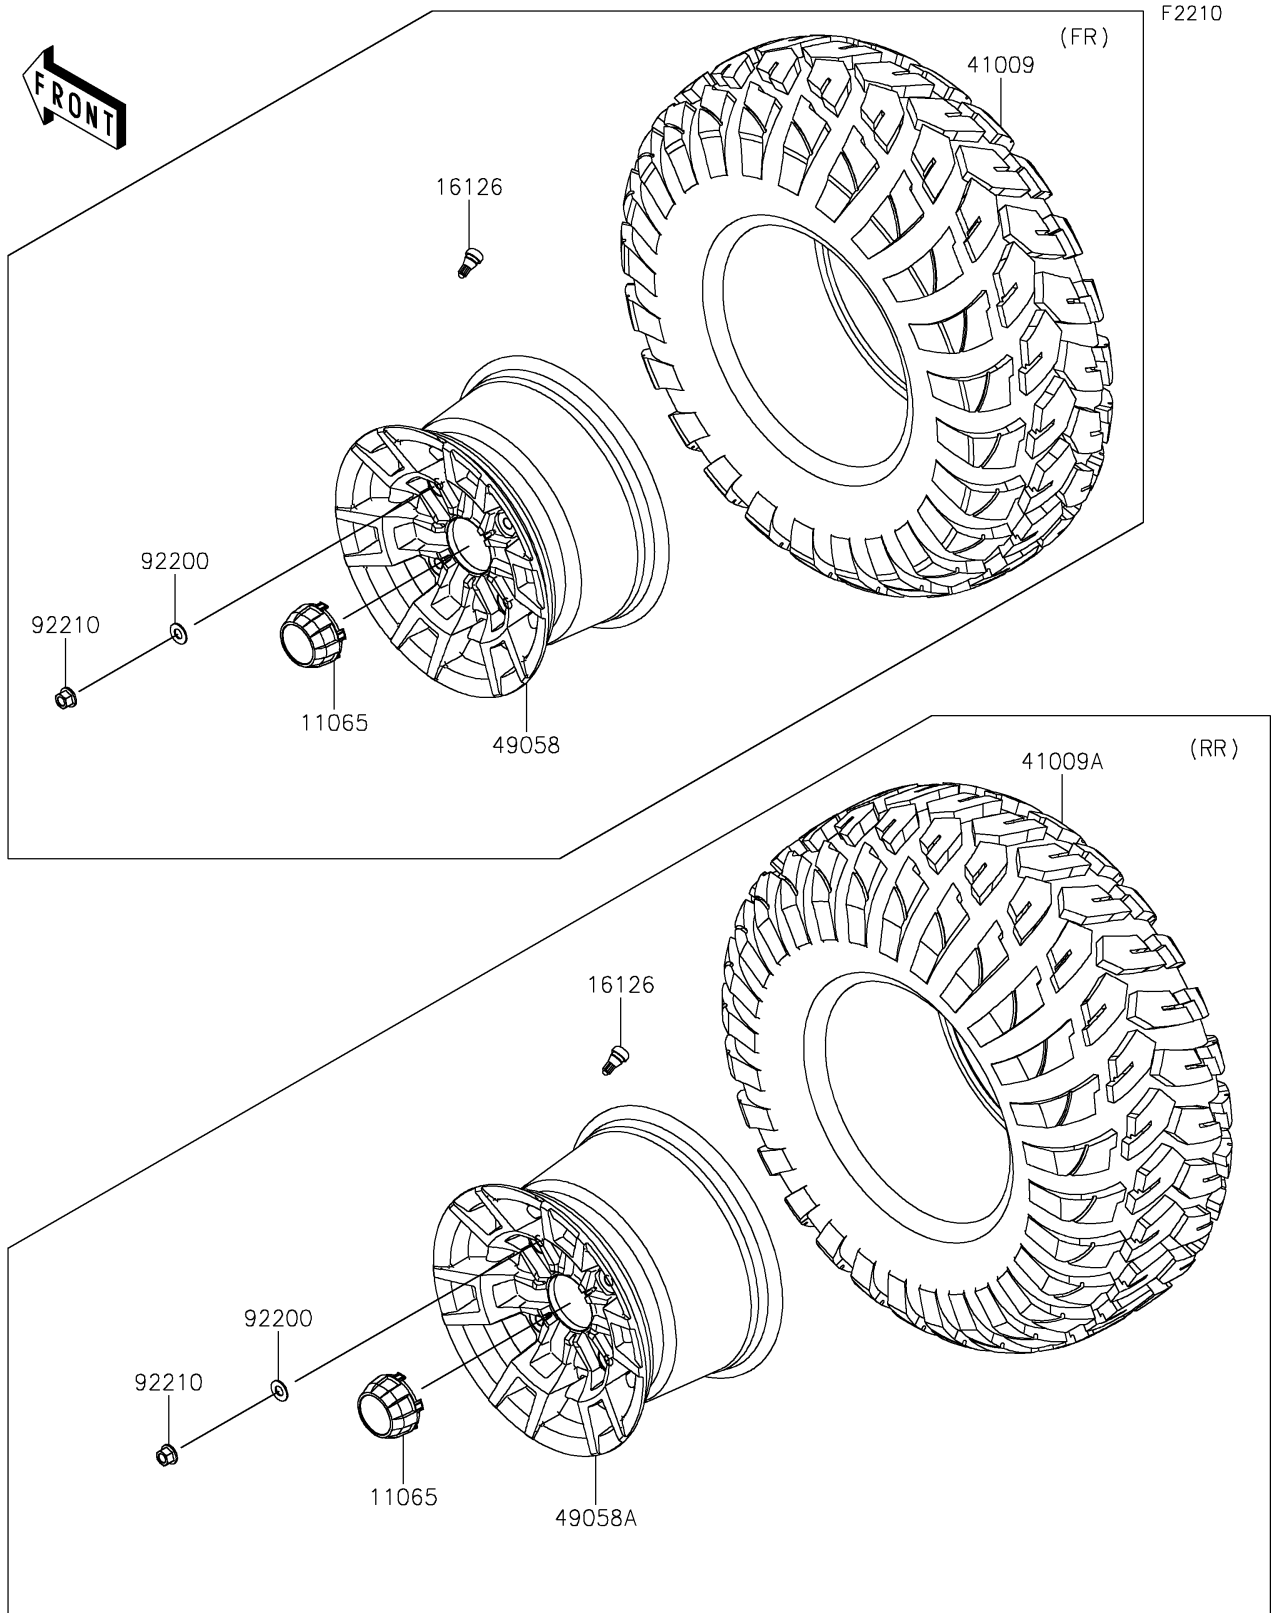

# 2021 MULE PRO-FX™ EPS LE PARTS DIAGRAM

Wheels/Tires

### Wheels/Tires

ITEM NAME	PART NUMBER	QUANTITY
CAP,WHEEL,F.BLACK (Ref # 11065)	11065-0893-6Z	4
VALVE (Ref # 16126)	16126-4001	4
TIRE,26X9.00R12 4PR,FRONTIER (Ref # 41009)	41009-0567	2
TIRE,26X11.00R12 4PR,FRONTIER (Ref # 41009A)	41009-0568	2
WHEEL,FR,12X7.0AT,AL,BLACK (Ref # 49058)	49058-0625-31D	2
WHEEL,RR,12X8.0AT,AL,BLACK (Ref # 49058A)	49058-0626-31D	2
WASHER,12.1X25X1.6 (Ref # 92200)	92200-0455	16
NUT,12MM (Ref # 92210)	92210-0603	16