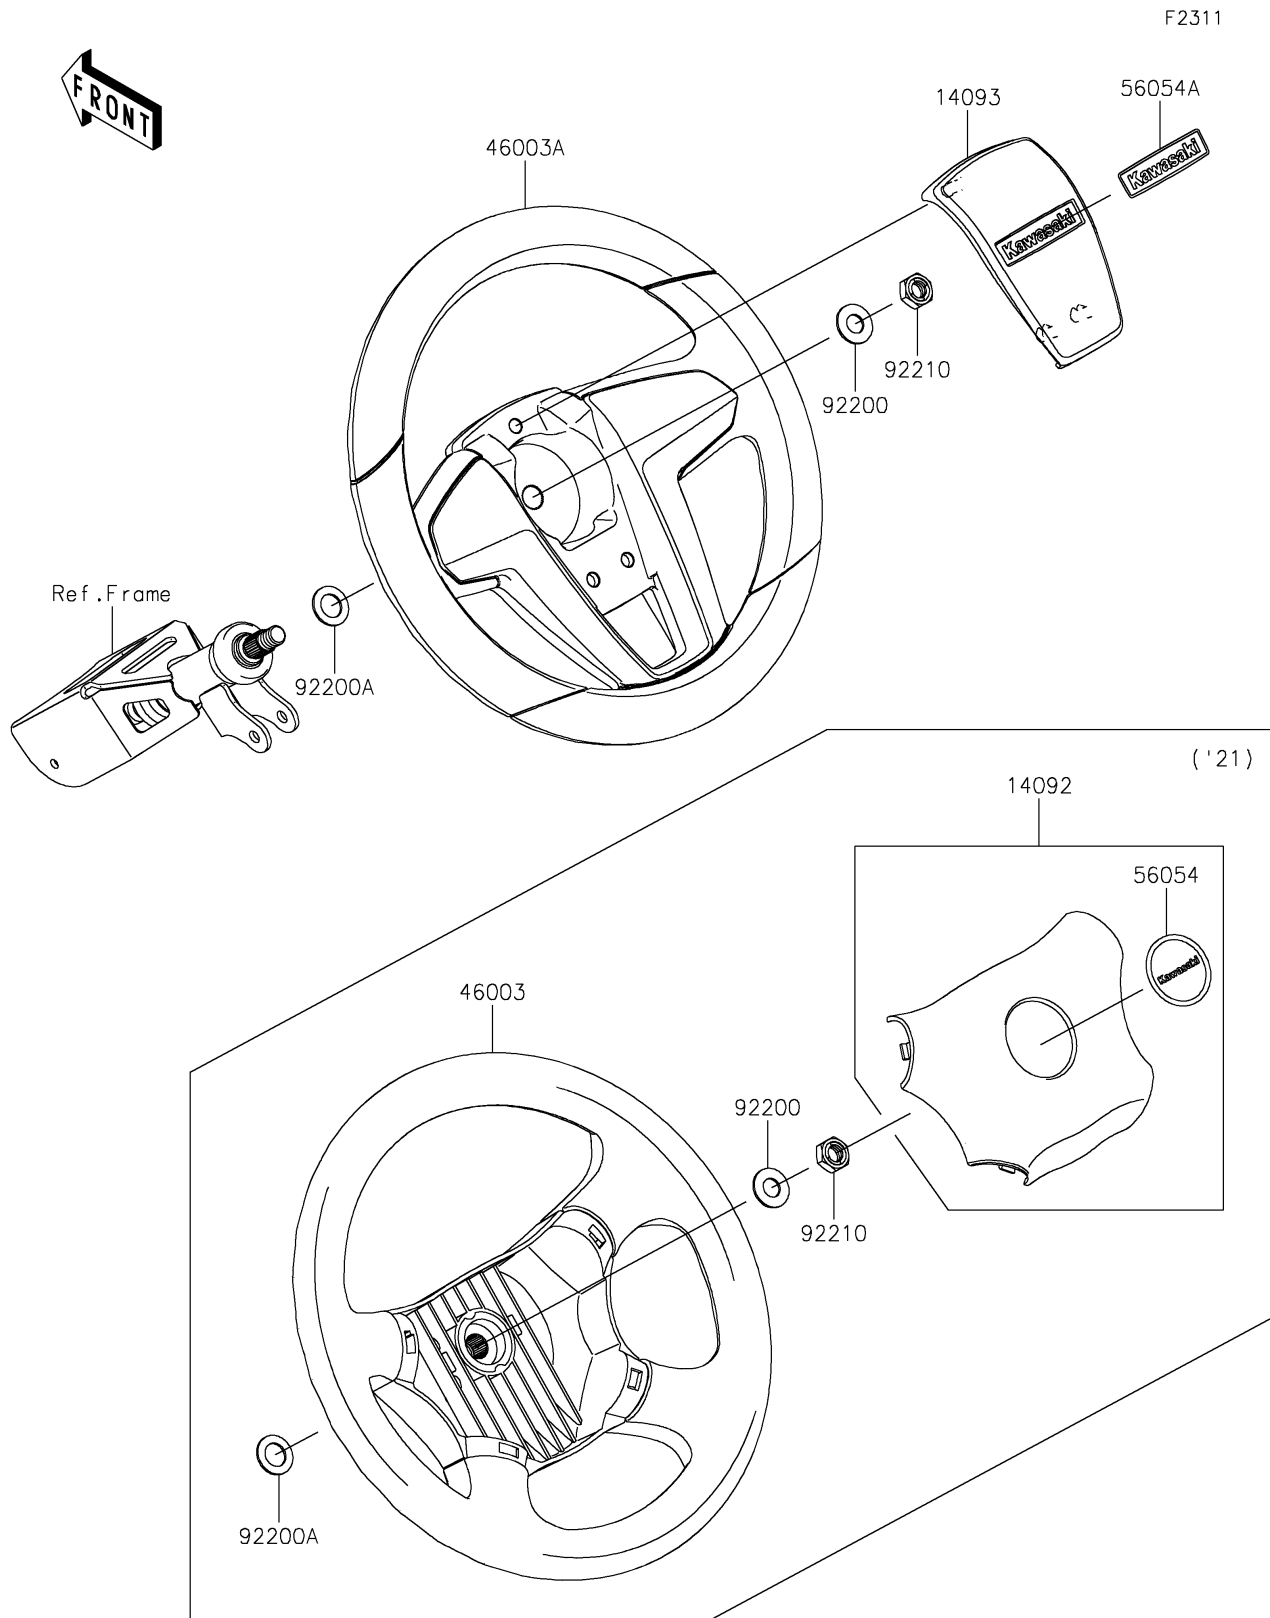

2021 MULE PRO-FX™ EPS LE PARTS DIAGRAM

Steering Wheel

2021 MULE PRO-FX™ EPS LE PARTS LIST

Steering Wheel

ITEM NAME	PART NUMBER	QUANTITY
COVER,HORN SWITCH (Ref # 14092)	14092-1029	1
HANDLE (Ref # 46003)	46003-0595	1
MARK,CENTER LOGO,KAWASAKI (Ref # 56054)	56054-1188	1
WASHER,12.1X25X1.6 (Ref # 92200)	92200-0455	1
WASHER,15X25X1.6 (Ref # 92200A)	92200-0460	1
NUT,LOCK,12MM (Ref # 92210)	92210-1249	1