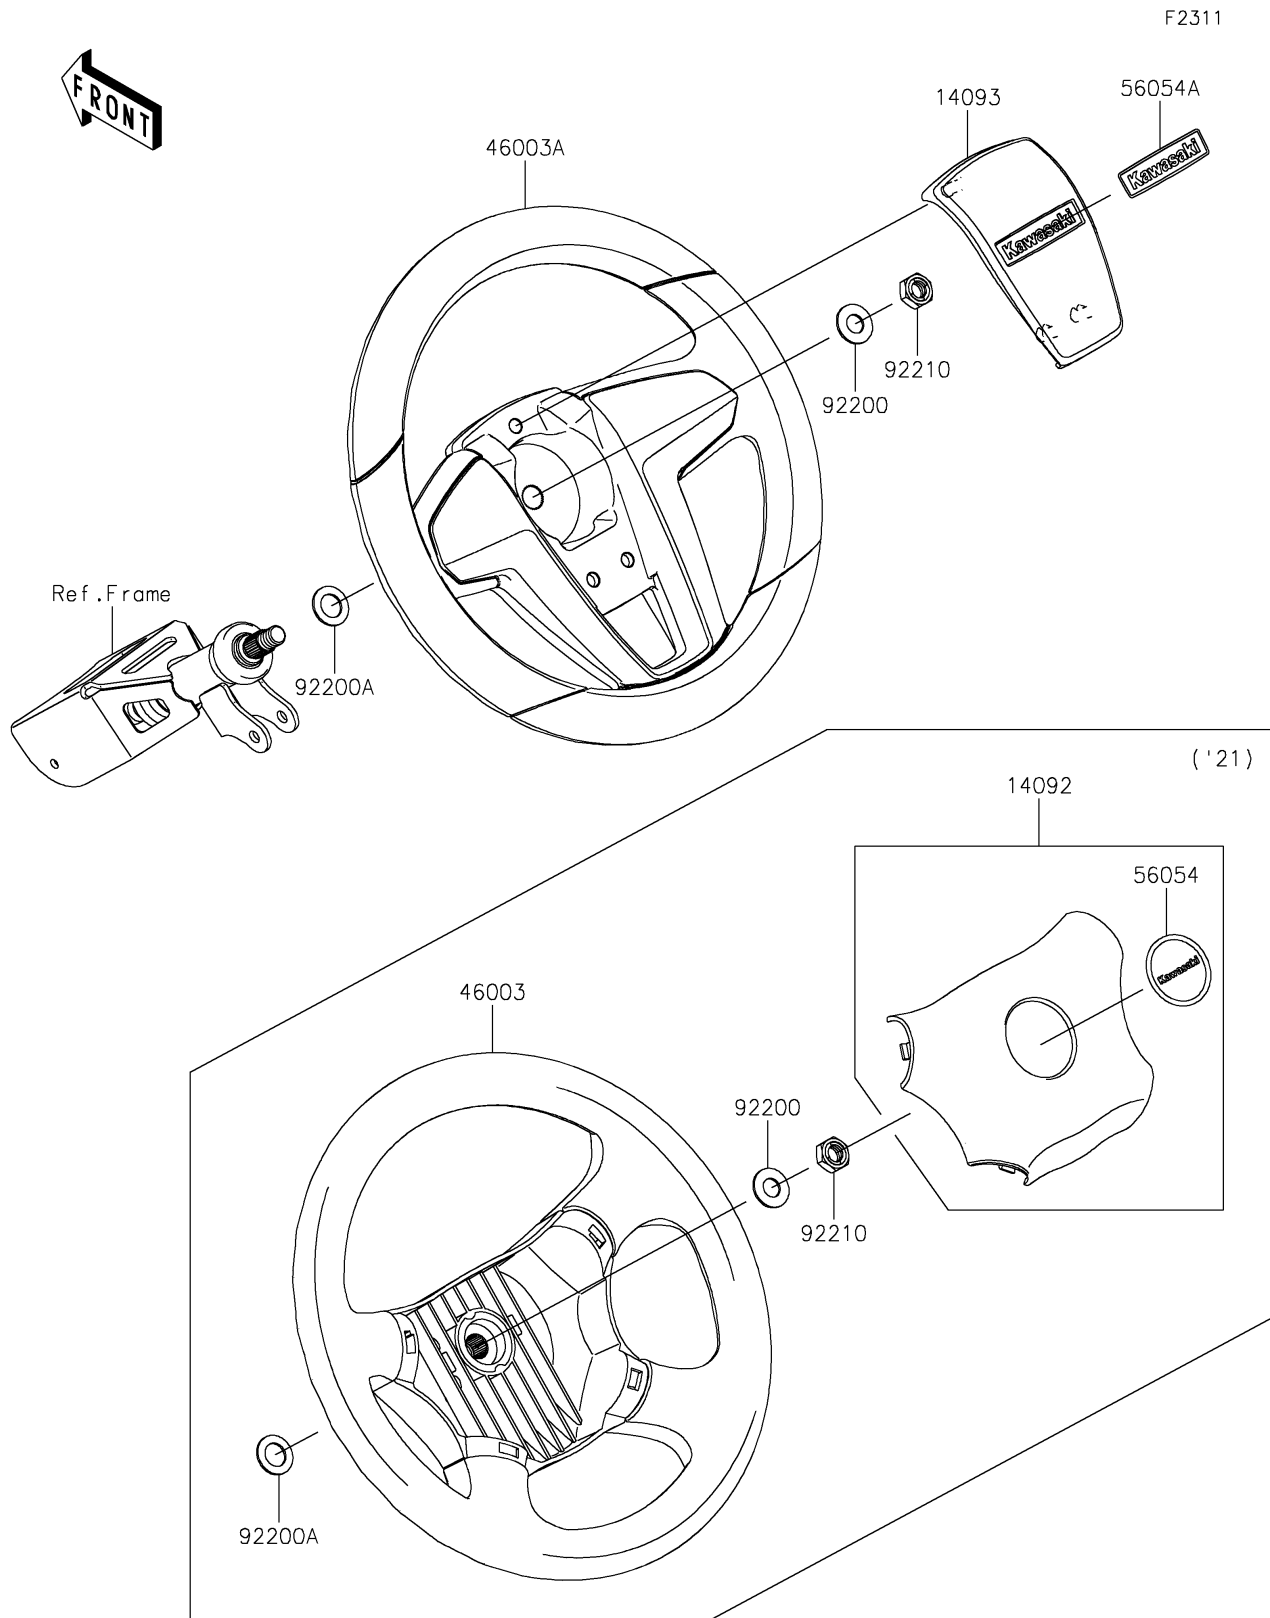

2022 MULE PRO-FX™ EPS LE PARTS DIAGRAM

Steering Wheel

2022 MULE PRO-FX™ EPS LE PARTS LIST

Steering Wheel

ITEM NAME	PART NUMBER	QUANTITY
COVER,HORN SWITCH (Ref # 14092)	14092-1029	1
COVER,HORN SWITCH (Ref # 14093)	14093-1144	1
HANDLE (Ref # 46003)	46003-0595	1
HANDLE (Ref # 46003A)	46003-0808	1
MARK,CENTER LOGO,KAWASAKI (Ref # 56054)	56054-1188	1
MARK,CENTER LOGO,KAWASAKI (Ref # 56054A)	56054-2907	1
WASHER,12.1X25X1.6 (Ref # 92200)	92200-0455	1
WASHER,15X25X1.6 (Ref # 92200A)	92200-0460	1
NUT,LOCK,12MM (Ref # 92210)	92210-1249	1