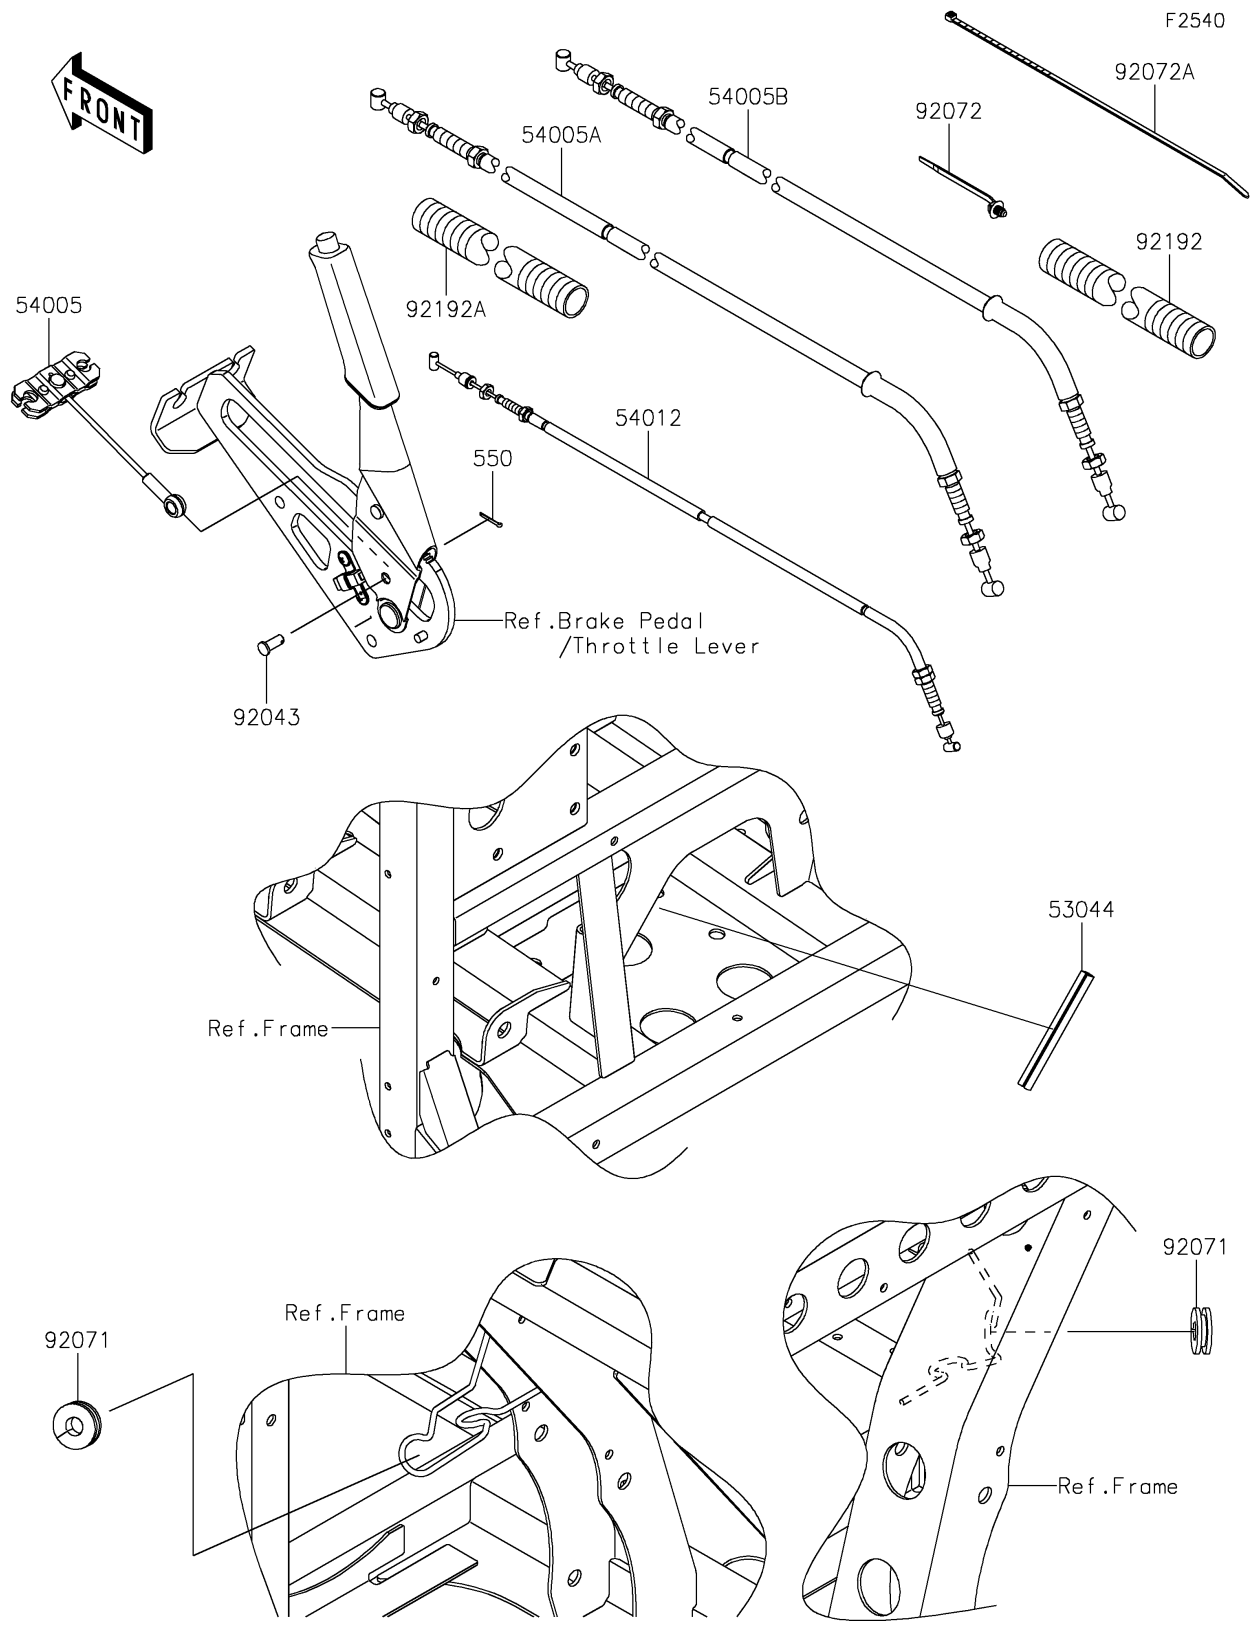

2021 MULE PRO-FX™ EPS LE PARTS DIAGRAM

Cables

2021 MULE PRO-FX™ EPS LE PARTS LIST

Cables

ITEM NAME	PART NUMBER	QUANTITY
TRIM,L=111 (Ref # 53044)	53044-7502	1
CABLE-BRAKE,PARKING,FR (Ref # 54005)	54005-0035	1
CABLE-BRAKE,PARKING,LH (Ref # 54005A)	54005-0039	1
CABLE-BRAKE,PARKING,RH (Ref # 54005B)	54005-0040	1
CABLE-THROTTLE (Ref # 54012)	54012-0639	1
PIN (Ref # 92043)	92043-1039	1
GROMMET (Ref # 92071)	92071-0029	2
BAND,OS170-FT7(BLACK) (Ref # 92072)	92072-1414	9
BAND,L=292.1 (Ref # 92072A)	92072-3509	6
TUBE,CONVOLUTED,25.1X30X260 (Ref # 92192)	92192-1363	1
TUBE,CONVOLUTED,25.1X30X210 (Ref # 92192A)	92192-1391	1
PIN-COTTER,2.5X18 (Ref # 550)	550AA2518	1