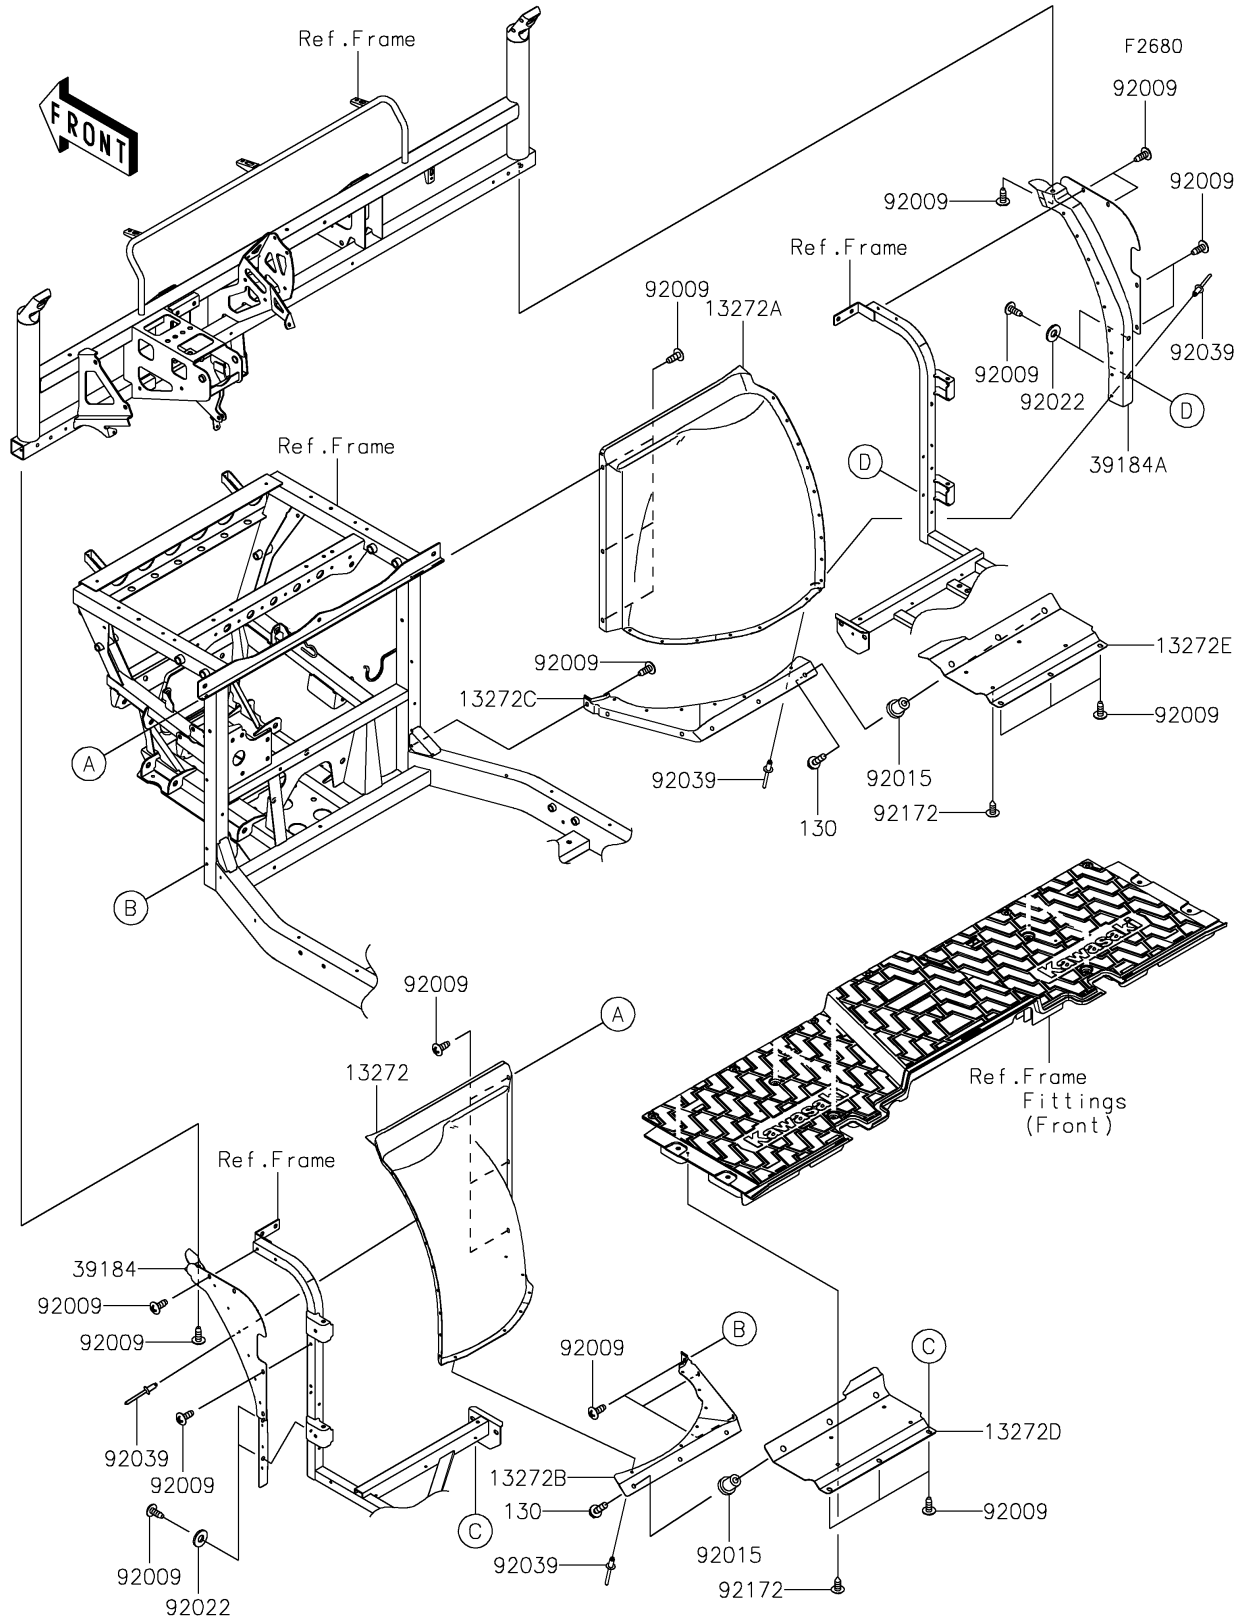

2021 MULE PRO-FX™ EPS LE PARTS DIAGRAM

Guard(s)

2021 MULE PRO-FX™ EPS LE PARTS LIST

Guard(s)

ITEM NAME	PART NUMBER	QUANTITY
PLATE (Ref # 13272)	13272-2323	1
PLATE (Ref # 13272A)	13272-2324	1
PLATE (Ref # 13272B)	13272-2327	1
PLATE (Ref # 13272C)	13272-2328	1
PLATE,UNDER GUARD,LH (Ref # 13272D)	13272-2330	1
PLATE,UNDER GUARD,RH (Ref # 13272E)	13272-2331	1
BRACKET-ASSY,SIDE,LH (Ref # 39184)	39184-0718	1
BRACKET-ASSY,SIDE,RH (Ref # 39184A)	39184-0719	1
SCREW,TAPPING,6X16 (Ref # 92009)	92009-1166	32
NUT,RUBBER,6MM (Ref # 92015)	92015-1692	6
WASHER,8.2X19X2 (Ref # 92022)	92022-1533	4
RIVET,4.8X7.6 (Ref # 92039)	92039-0784	30
SCREW,6X16 (Ref # 92172)	92172-0284	8
BOLT-FLANGED,6X20 (Ref # 130)	130BA0620	6