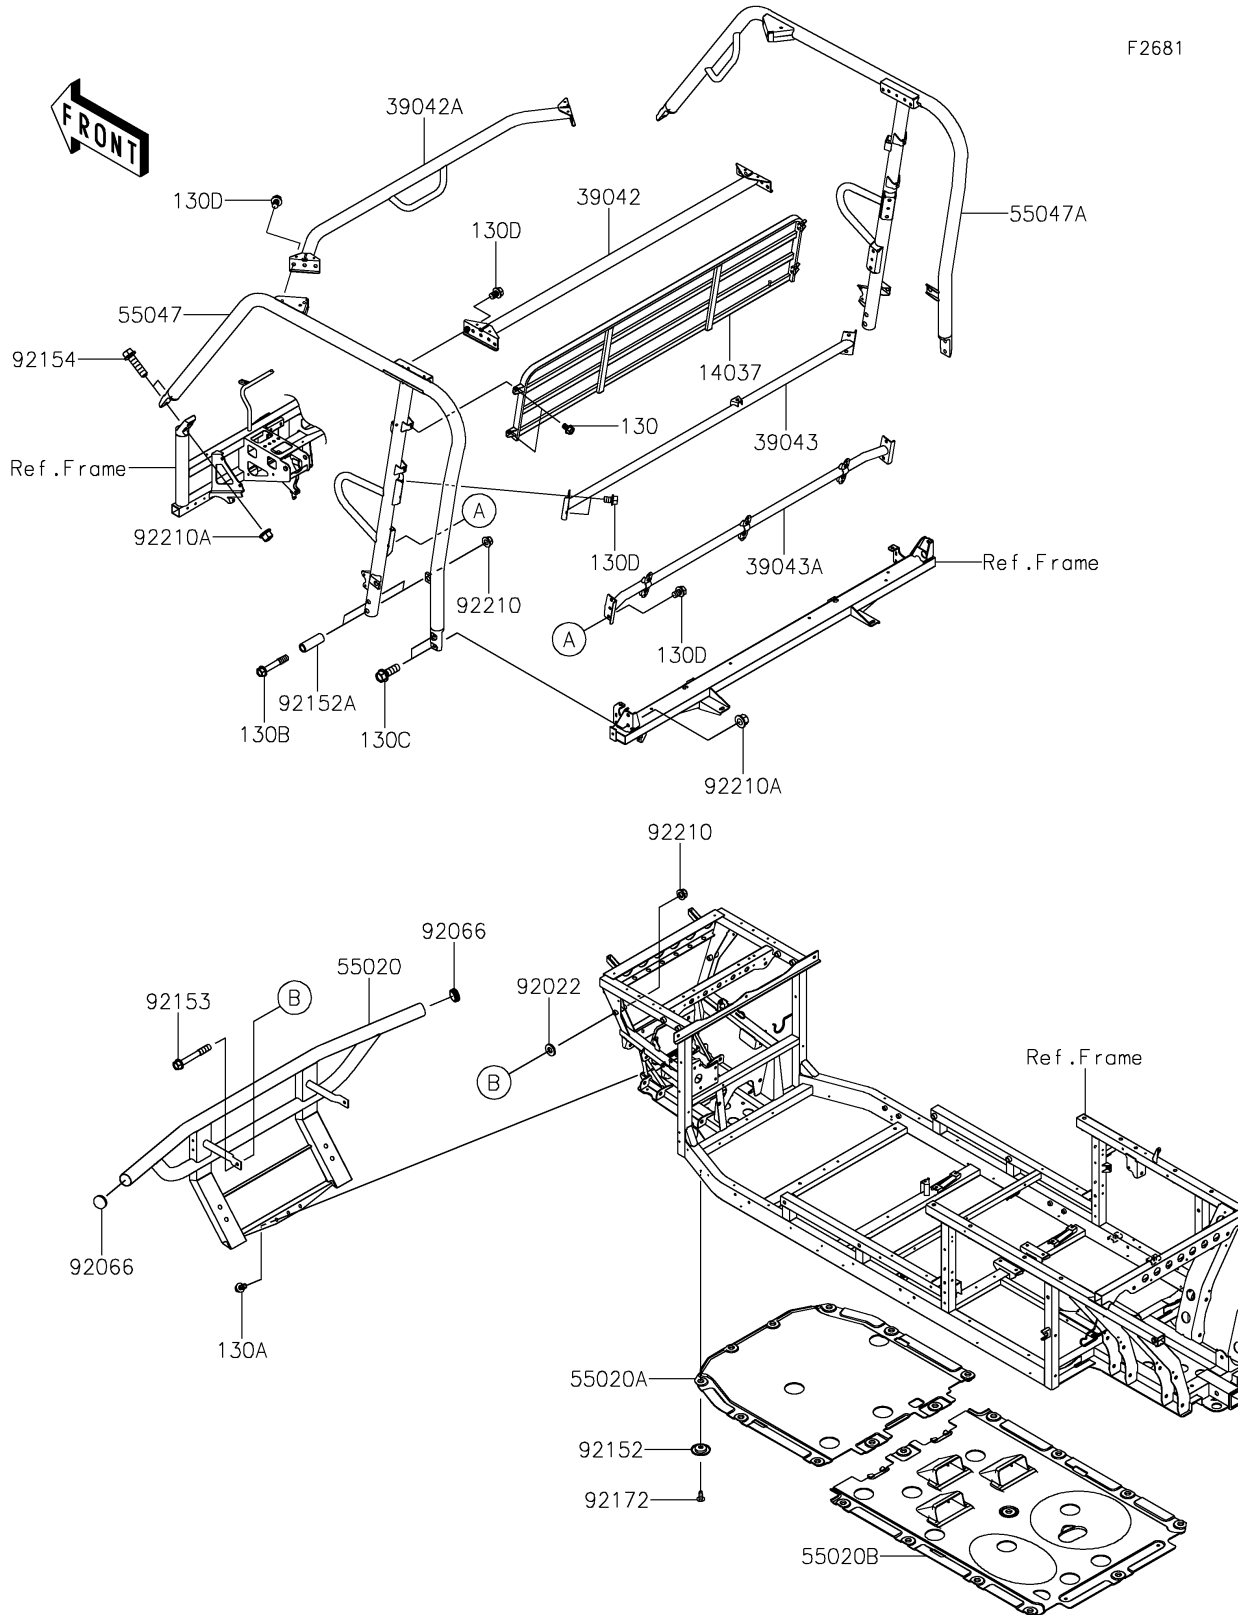

# 2021 MULE PRO-FX™ EPS LE PARTS DIAGRAM

Guards/Cab Frame

F2681

## 2021 MULE PRO-FX™ EPS LE PARTS LIST

### Guards/Cab Frame

ITEM NAME	PART NUMBER	QUANTITY
SCREEN,T.BLACK (Ref # 14037)	14037-0758-388	1
CROSSMEMBER,RR,T.BLACK (Ref # 39042)	39042-0015-388	1
CROSSMEMBER,FR,T.BLACK (Ref # 39042A)	39042-0016-388	1
CROSSMEMBER-COMP,B-P.,UPP,BLK (Ref # 39043)	39043-0016-388	1
CROSSMEMBER-COMP,B-P.,LWR,BLK (Ref # 39043A)	39043-0017-388	1
GUARD,FR PIPE,T.BLACK (Ref # 55020)	55020-0933-388	1
GUARD,SKID PLATE (Ref # 55020A)	55020-0934	1
GUARD,SKID PLATE (Ref # 55020B)	55020-0935	1
BAR-COMP,B-PILLAR,LH,T.BLACK (Ref # 55047)	55047-0363-388	1
BAR-COMP,B-PILLAR,RH,T.BLACK (Ref # 55047A)	55047-0364-388	1
WASHER,10X22X3 (Ref # 92022)	92022-1365	2
PLUG (Ref # 92066)	92066-0769	2
COLLAR (Ref # 92152)	92152-0784	21
COLLAR,10.5X16X47 (Ref # 92152A)	92152-1800	4
BOLT,FLANGED,10X75 (Ref # 92153)	92153-1384	2
BOLT,FLANGED,12X45 (Ref # 92154)	92154-1420	4
SCREW,TAPPING,6X16 (Ref # 92172)	92172-0739	21
NUT,LOCK,FLANGED,10MM (Ref # 92210)	92210-0276	6
NUT,12MM (Ref # 92210A)	92210-0603	8
BOLT-FLANGED,8X12 (Ref # 130)	130BA0812	4
BOLT-FLANGED,8X16 (Ref # 130A)	130BA0816	3
BOLT-FLANGED,10X60 (Ref # 130B)	130BA1060	4
BOLT-FLANGED,12X35 (Ref # 130C)	130BA1235	4
BOLT-FLANGED,10X14 (Ref # 130D)	130CA1014	20