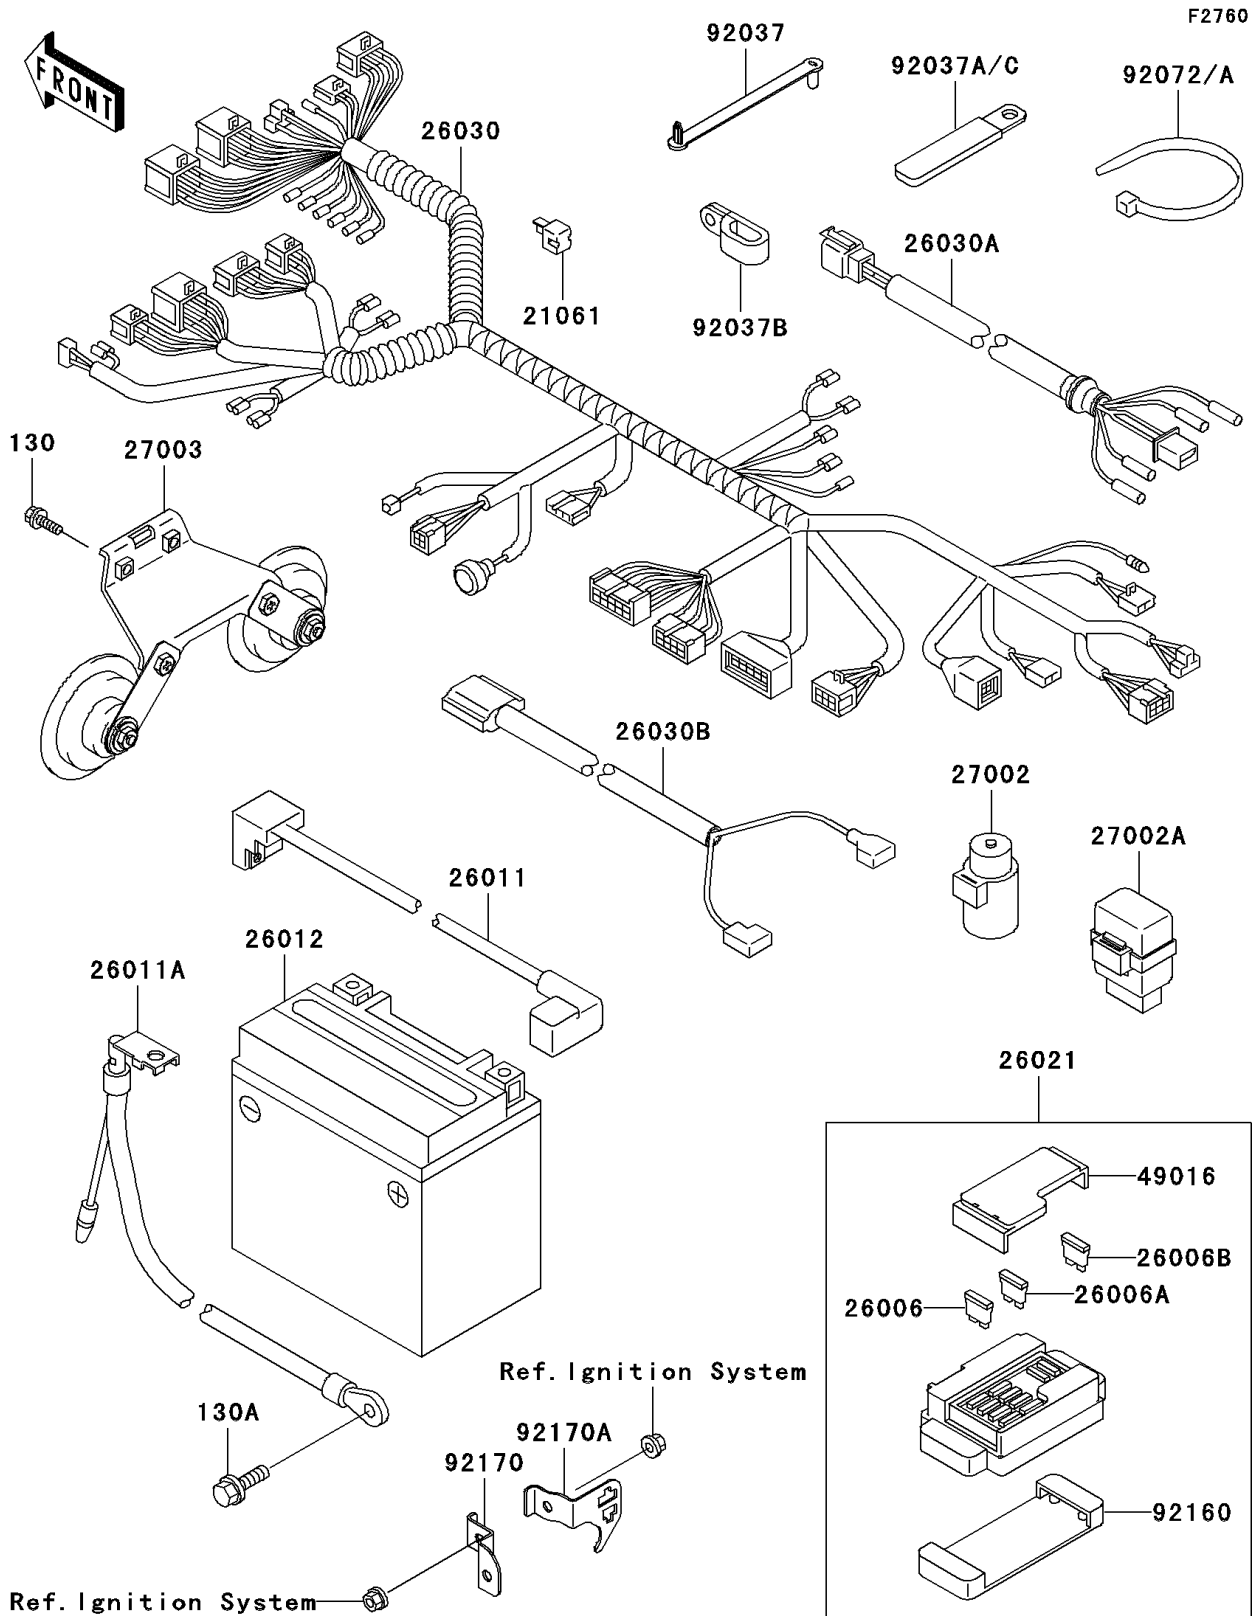

1999 Vulcan 1500 Drifter PARTS DIAGRAM

Chassis Electrical Equipment

1999 Vulcan 1500 Drifter PARTS LIST

Chassis Electrical Equipment

ITEM NAME	PART NUMBER	QUANTITY
-----------	-------------	----------