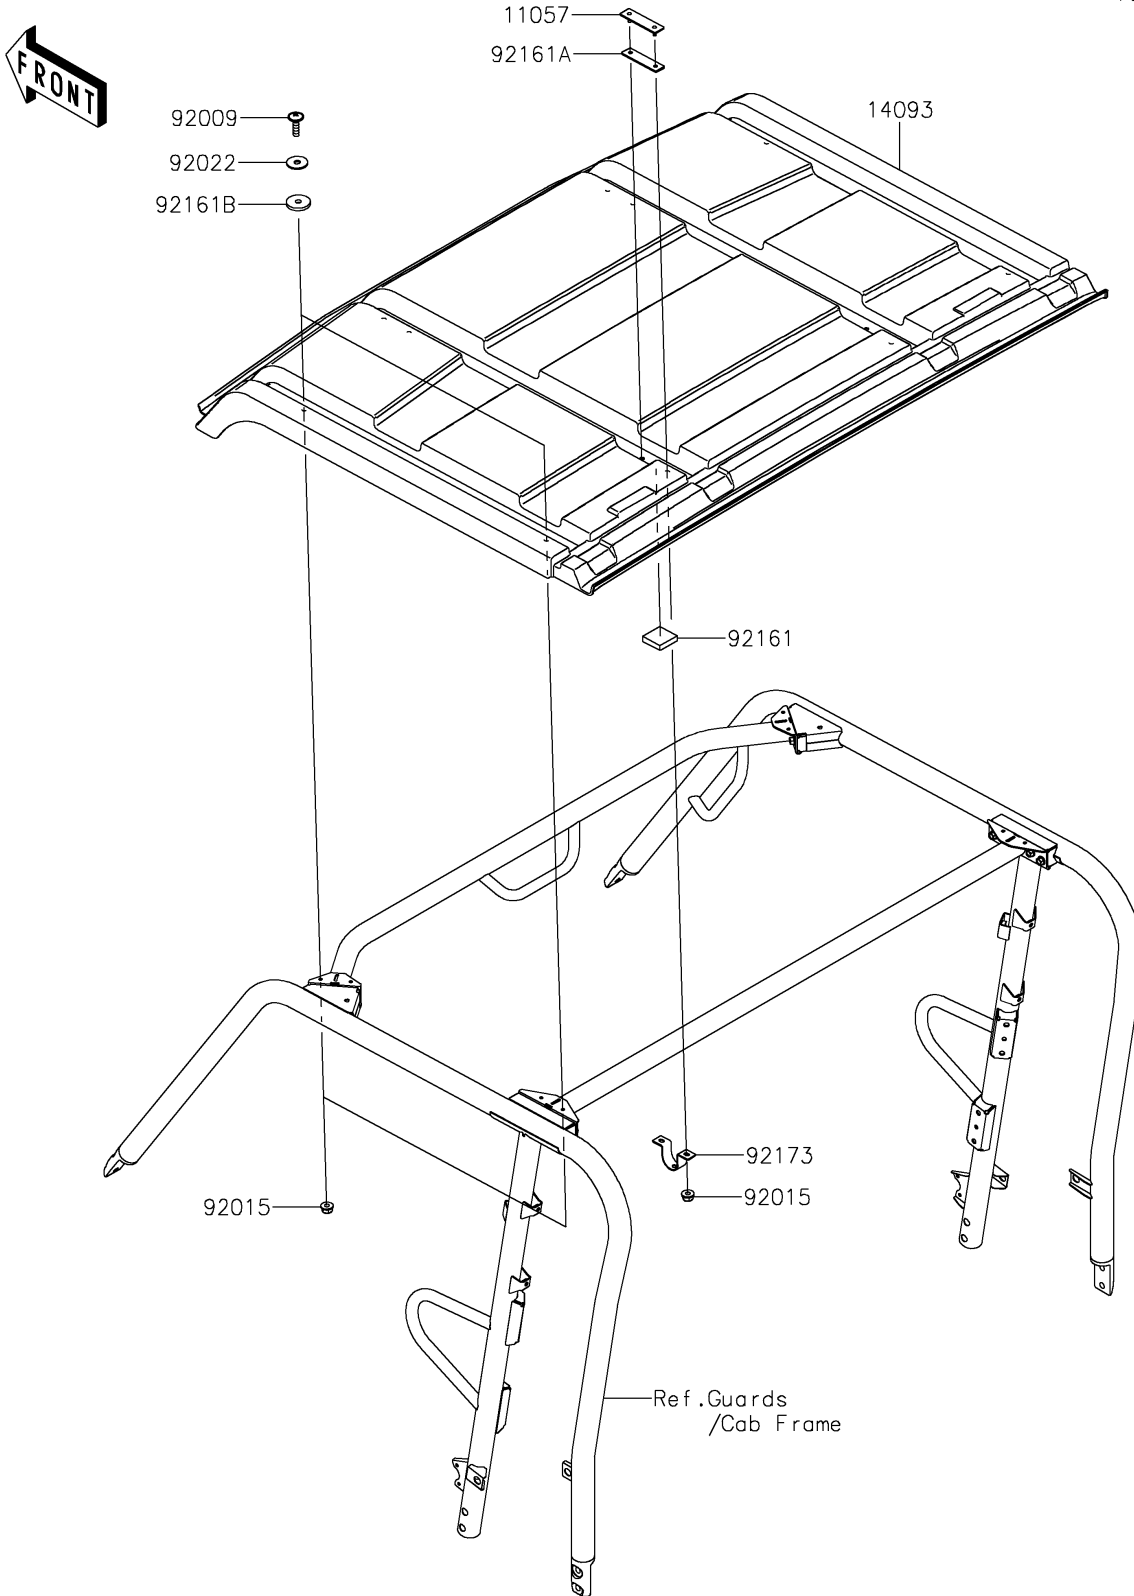

2021 MULE PRO-FX™ EPS LE PARTS DIAGRAM

Sun Top

F2876

2021 MULE PRO-FX™ EPS LE PARTS LIST

Sun Top

ITEM NAME	PART NUMBER	QUANTITY
BRACKET (Ref # 11057)	11057-0074	4
COVER,SUN TOP,FR (Ref # 14093)	14093-0245	1
SCREW,6X22,BLACK (Ref # 92009)	92009-1256	4
NUT,LOCK,FLANGED,6MM (Ref # 92015)	92015-1603	12
WASHER,6.5X22X1.6 (Ref # 92022)	92022-237	4
DAMPER,25.4X25.4X6.3 (Ref # 92161)	92161-1405	4
DAMPER (Ref # 92161A)	92161-1476	4
DAMPER,6X25X3.15 (Ref # 92161B)	92161-1633	4
CLAMP,U (Ref # 92173)	92173-1224	4