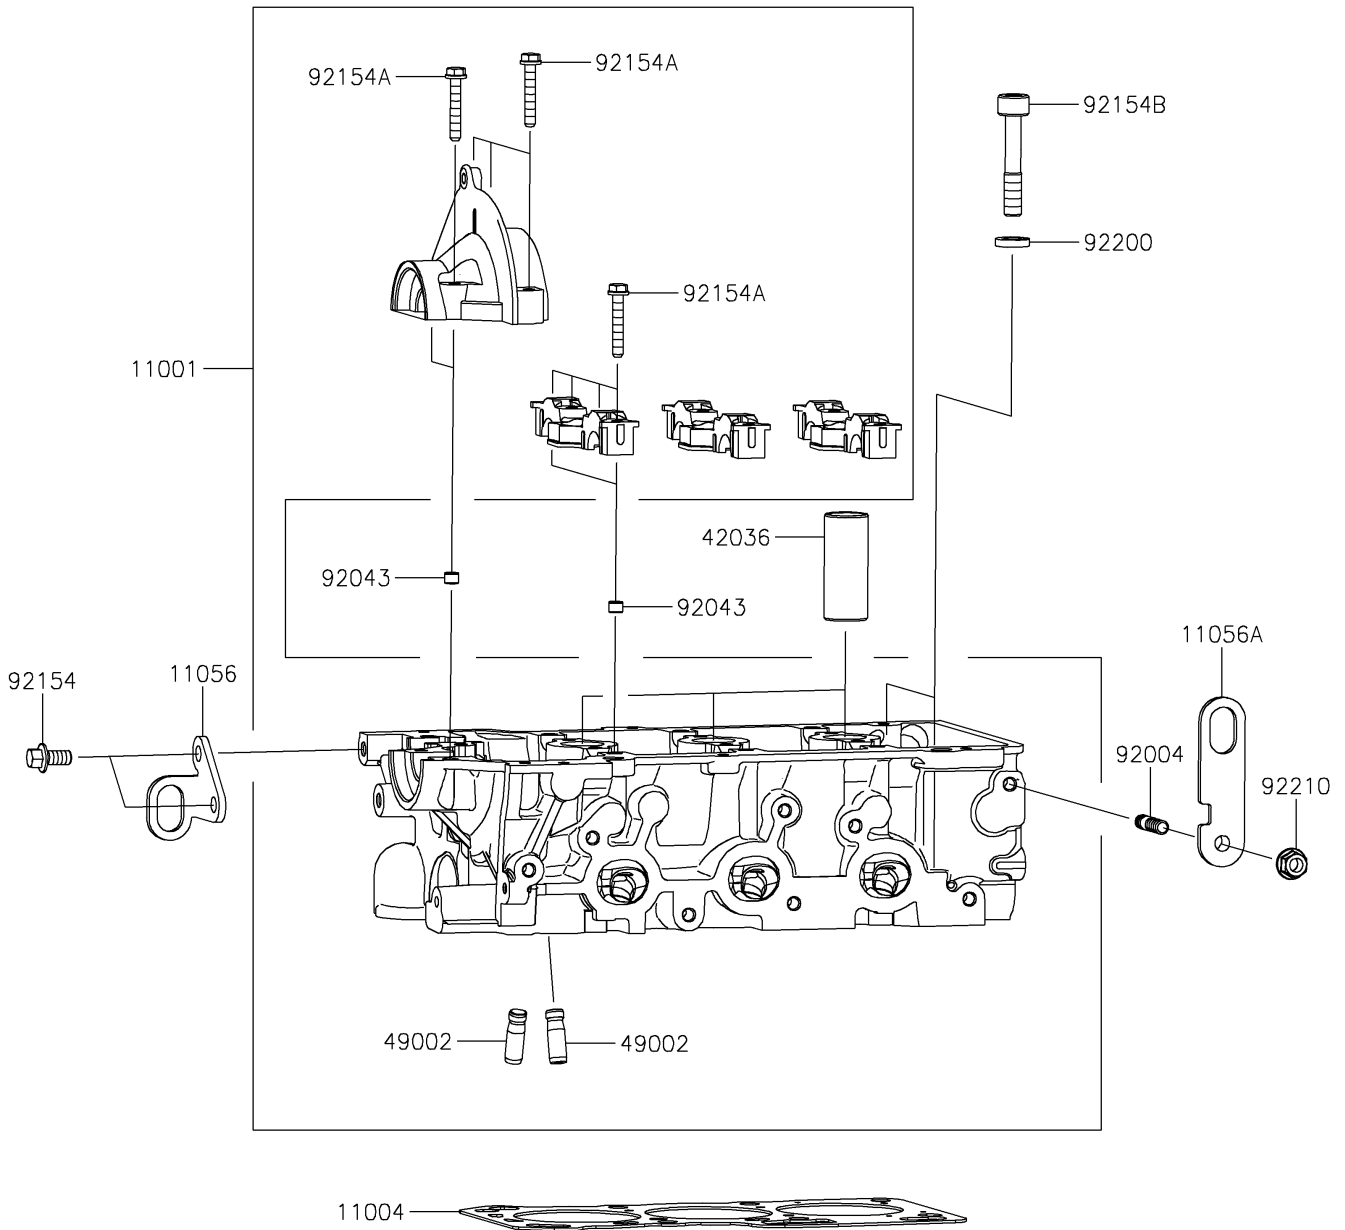

2023 MULE PRO-FXT™ PARTS DIAGRAM

Cylinder Head

E1111

2023 MULE PRO-FXT™ PARTS LIST

Cylinder Head

| ITEM NAME | PART NUMBER | QUANTITY |
|---------------------------------|-------------|----------|
| HEAD-CYLINDER (Ref # 11001) | 11001-0839 | 1 |
| GASKET-HEAD (Ref # 11004) | 11004-0747 | 1 |
| BRACKET (Ref # 11056) | 11056-7081 | 1 |
| BRACKET (Ref # 11056A) | 11056-7082 | 1 |
| SLEEVE,SPARK PLUG (Ref # 42036) | 42036-0764 | 3 |
| GUIDE-VALVE (Ref # 49002) | 49002-0030 | 12 |
| STUD (Ref # 92004) | 92004-0734 | 1 |
| PIN (Ref # 92043) | 92043-0831 | 8 |
| BOLT,FLANGED,8X16 (Ref # 92154) | 92154-1588 | 2 |
| BOLT,6X38 (Ref # 92154A) | 92154-1589 | 17 |
| BOLT,SOCKET (Ref # 92154B) | 92154-1590 | 8 |
| WASHER (Ref # 92200) | 92200-1683 | 8 |
| NUT (Ref # 92210) | 92210-0944 | 1 |