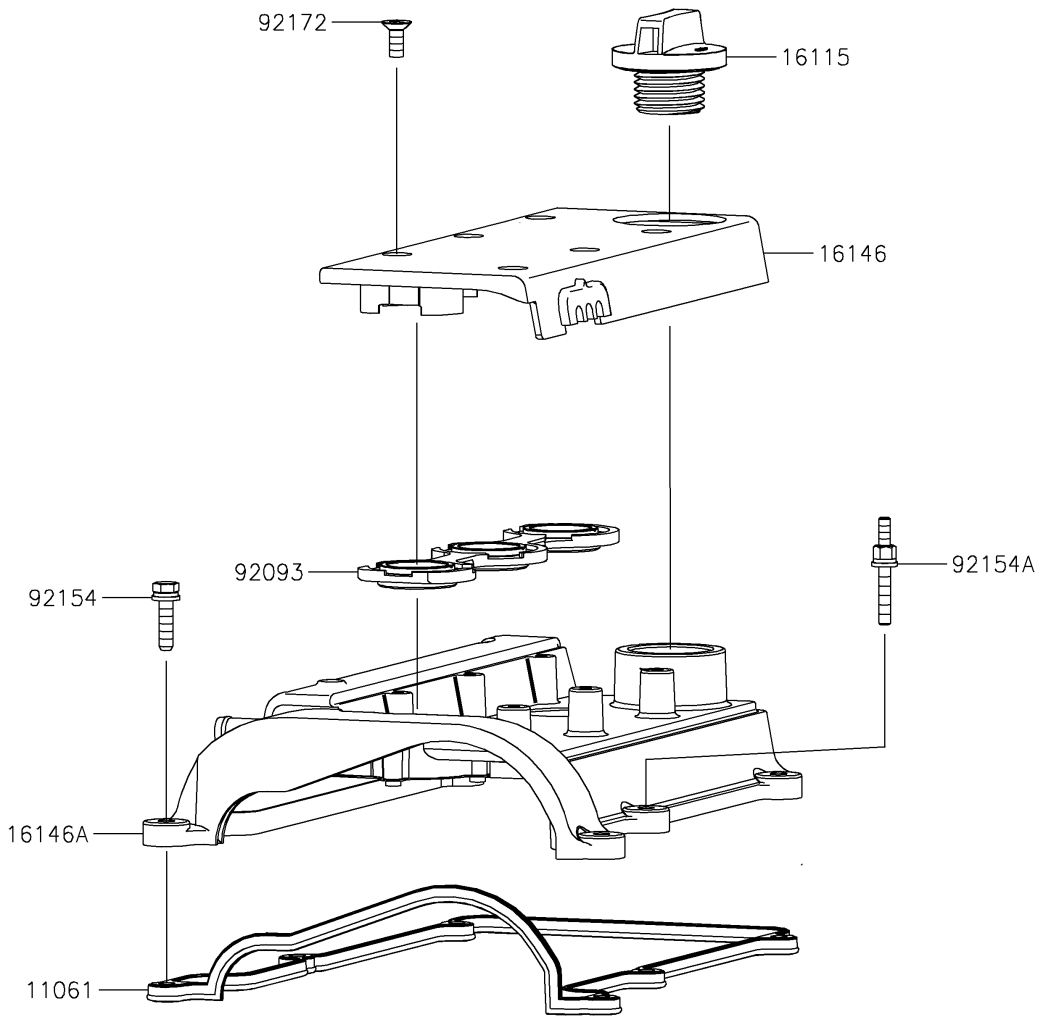

2022 MULE PRO-FXT™ PARTS DIAGRAM

Cylinder Head Cover

E1112

2022 MULE PRO-FXT™ PARTS LIST

Cylinder Head Cover

| ITEM NAME | PART NUMBER | QUANTITY |
|---|-------------|----------|
| GASKET,HEAD COVER (Ref # 11061) | 11061-0953 | 1 |
| CAP-OIL FILLER (Ref # 16115) | 16115-0027 | 1 |
| COVER-ASSY,SPARK PLUG (Ref # 16146) | 16146-0738 | 1 |
| COVER-ASSY,CYLINDER HEAD (Ref # 16146A) | 16146-0741 | 1 |
| SEAL,SPARK PLUG COVER (Ref # 92093) | 92093-0608 | 1 |
| BOLT,6X25 (Ref # 92154) | 92154-1583 | 5 |
| BOLT (Ref # 92154A) | 92154-1584 | 1 |
| SCREW,6X16 (Ref # 92172) | 92172-0905 | 6 |