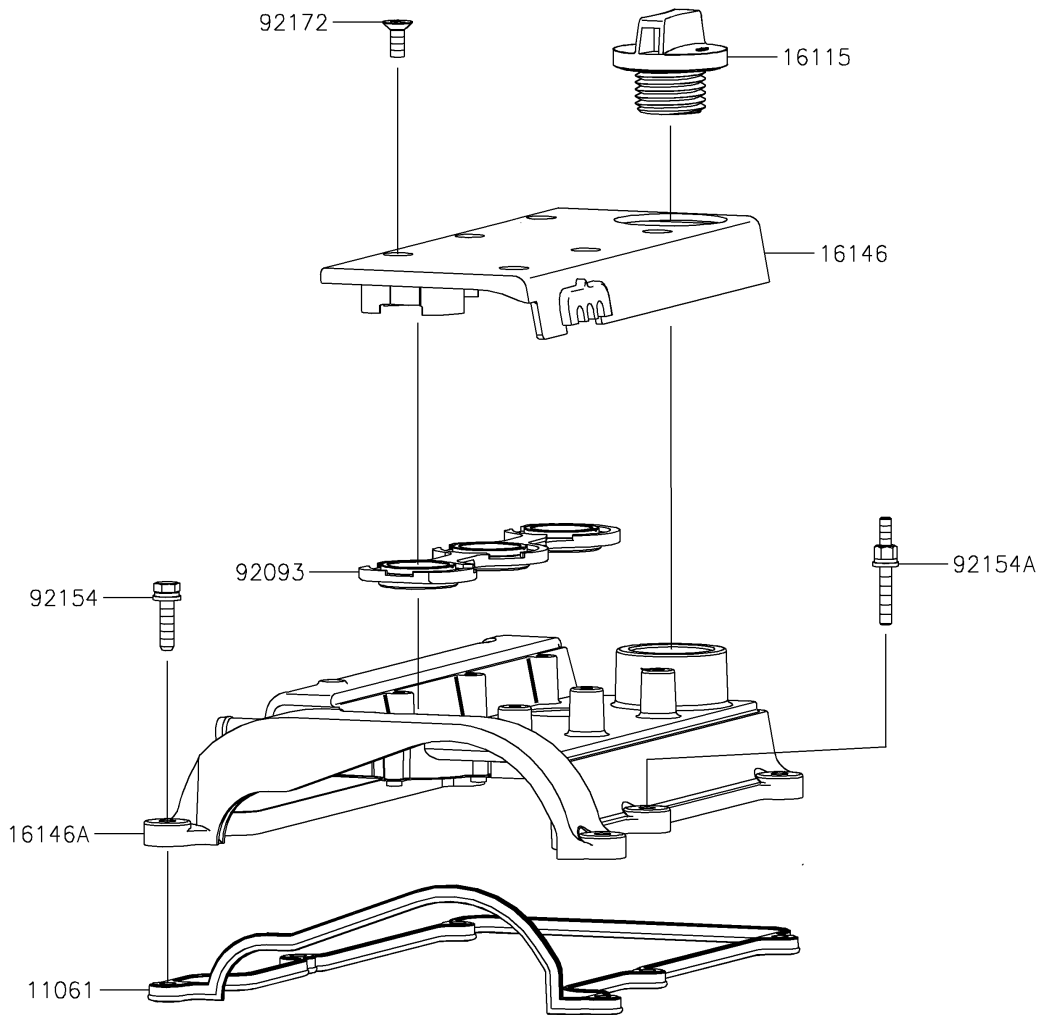

2022 MULE PRO-FXT™ PARTS DIAGRAM

Cylinder Head Cover

E1112

2022 MULE PRO-FXT™ PARTS LIST

Cylinder Head Cover

ITEM NAME	PART NUMBER	QUANTITY
GASKET,HEAD COVER (Ref # 11061)	11061-0953	1
CAP-OIL FILLER (Ref # 16115)	16115-0027	1
COVER-ASSY,SPARK PLUG (Ref # 16146)	16146-0738	1
COVER-ASSY,CYLINDER HEAD (Ref # 16146A)	16146-0741	1
SEAL,SPARK PLUG COVER (Ref # 92093)	92093-0608	1
BOLT,6X25 (Ref # 92154)	92154-1583	5
BOLT (Ref # 92154A)	92154-1584	1
SCREW,6X16 (Ref # 92172)	92172-0905	6