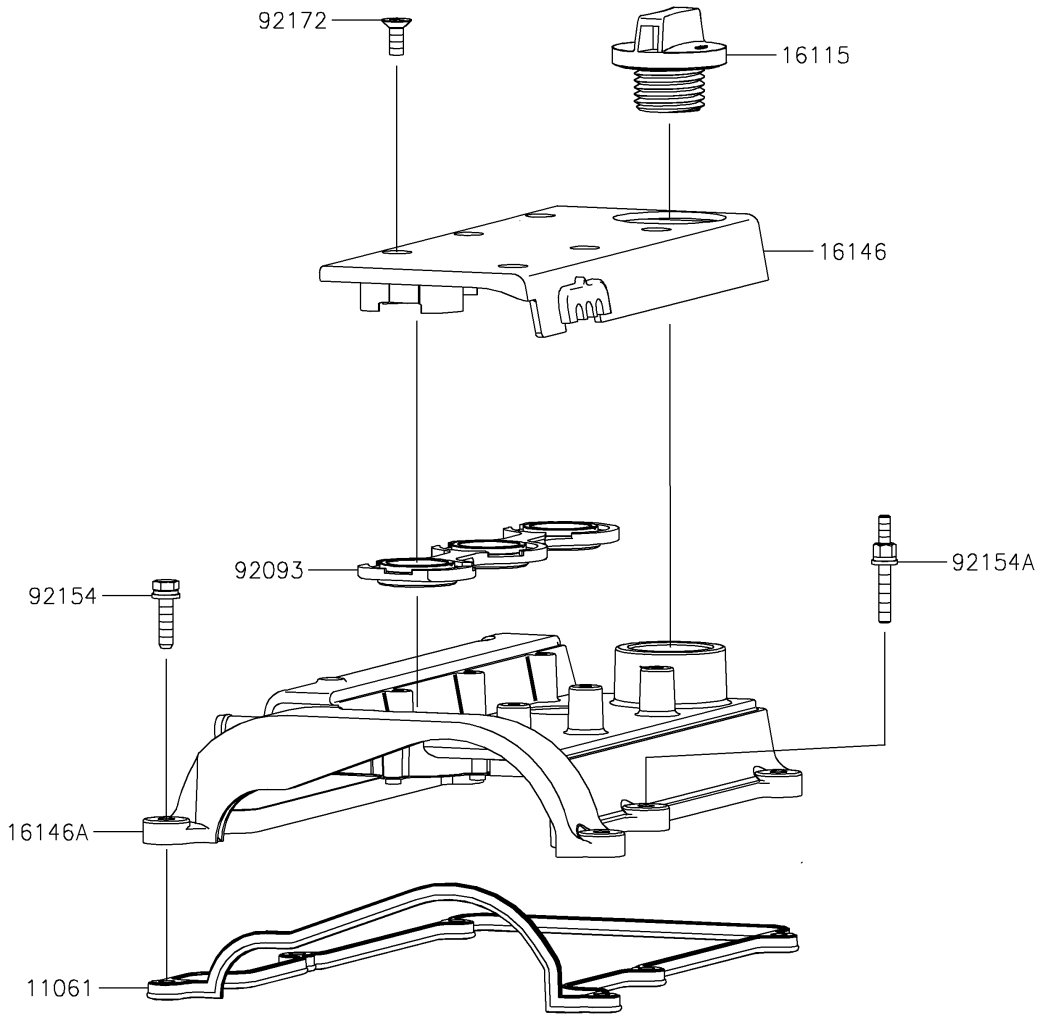

2023 Mule PRO-FXT PARTS DIAGRAM

Cylinder Head Cover

E1112

2023 Mule PRO-FXT PARTS LIST

Cylinder Head Cover

ITEM NAME	PART NUMBER	QUANTITY
GASKET,HEAD COVER (Ref # 11061)	11061-0953	1
CAP-OIL FILLER (Ref # 16115)	16115-0027	1
COVER-ASSY,SPARK PLUG (Ref # 16146)	16146-0738	1
COVER-ASSY,CYLINDER HEAD (Ref # 16146A)	16146-0741	1
SEAL,SPARK PLUG COVER (Ref # 92093)	92093-0608	1
BOLT,6X25 (Ref # 92154)	92154-1583	5
BOLT (Ref # 92154A)	92154-1584	1
SCREW,6X16 (Ref # 92172)	92172-0905	6