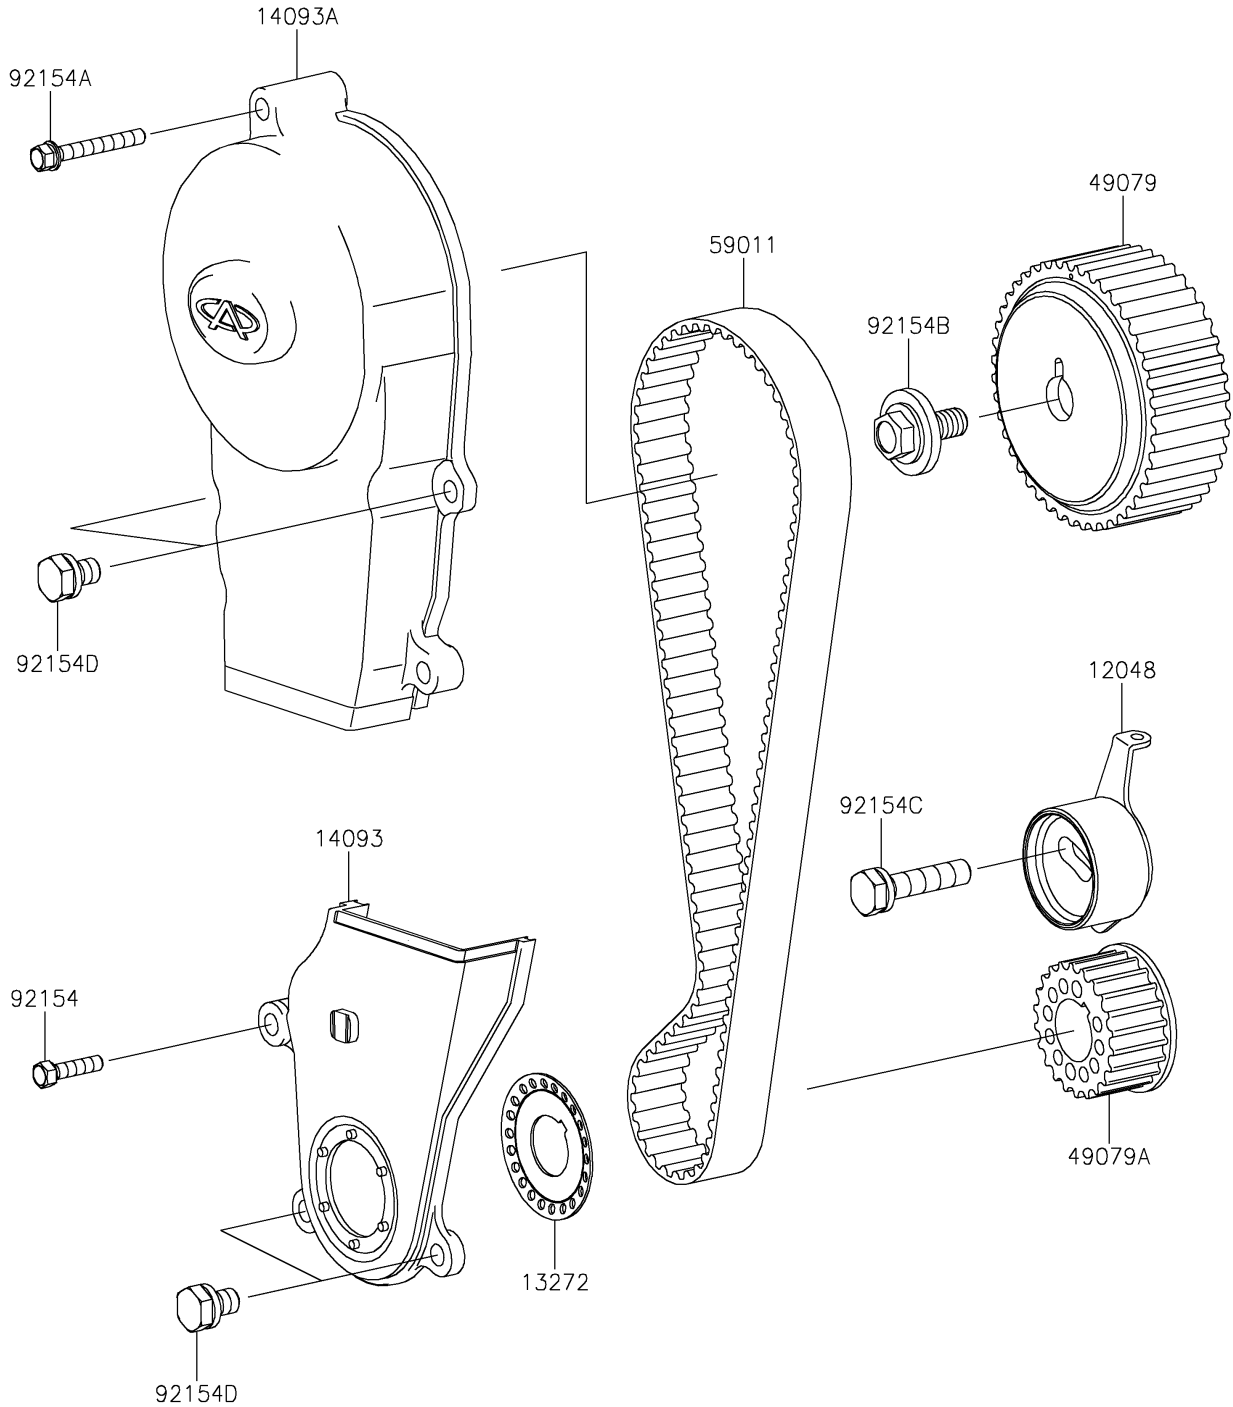

2023 Mule PRO-FXT PARTS DIAGRAM

Timing Belt

E1215

2023 Mule PRO-FXT PARTS LIST

Timing Belt

ITEM NAME	PART NUMBER	QUANTITY
TENSIONER-ASSY (Ref # 12048)	12048-0093	1
PLATE,TIMING BELT (Ref # 13272)	13272-1872	1
COVER,TIMING BELT,LWR (Ref # 14093)	14093-0200	1
COVER,TIMING BELT,UPP (Ref # 14093A)	14093-0201	1
PULLEY-BELT,CAMSHAFT (Ref # 49079)	49079-0023	1
PULLEY-BELT,CRANKSHAFT (Ref # 49079A)	49079-0024	1
BELT,TIMING (Ref # 59011)	59011-0042	1
BOLT,6X25 (Ref # 92154)	92154-1583	1
BOLT,6X50 (Ref # 92154A)	92154-1591	1
BOLT,FLANGED (Ref # 92154B)	92154-1614	1
BOLT,10X45 (Ref # 92154C)	92154-1615	1
BOLT,6X16 (Ref # 92154D)	92154-1617	4