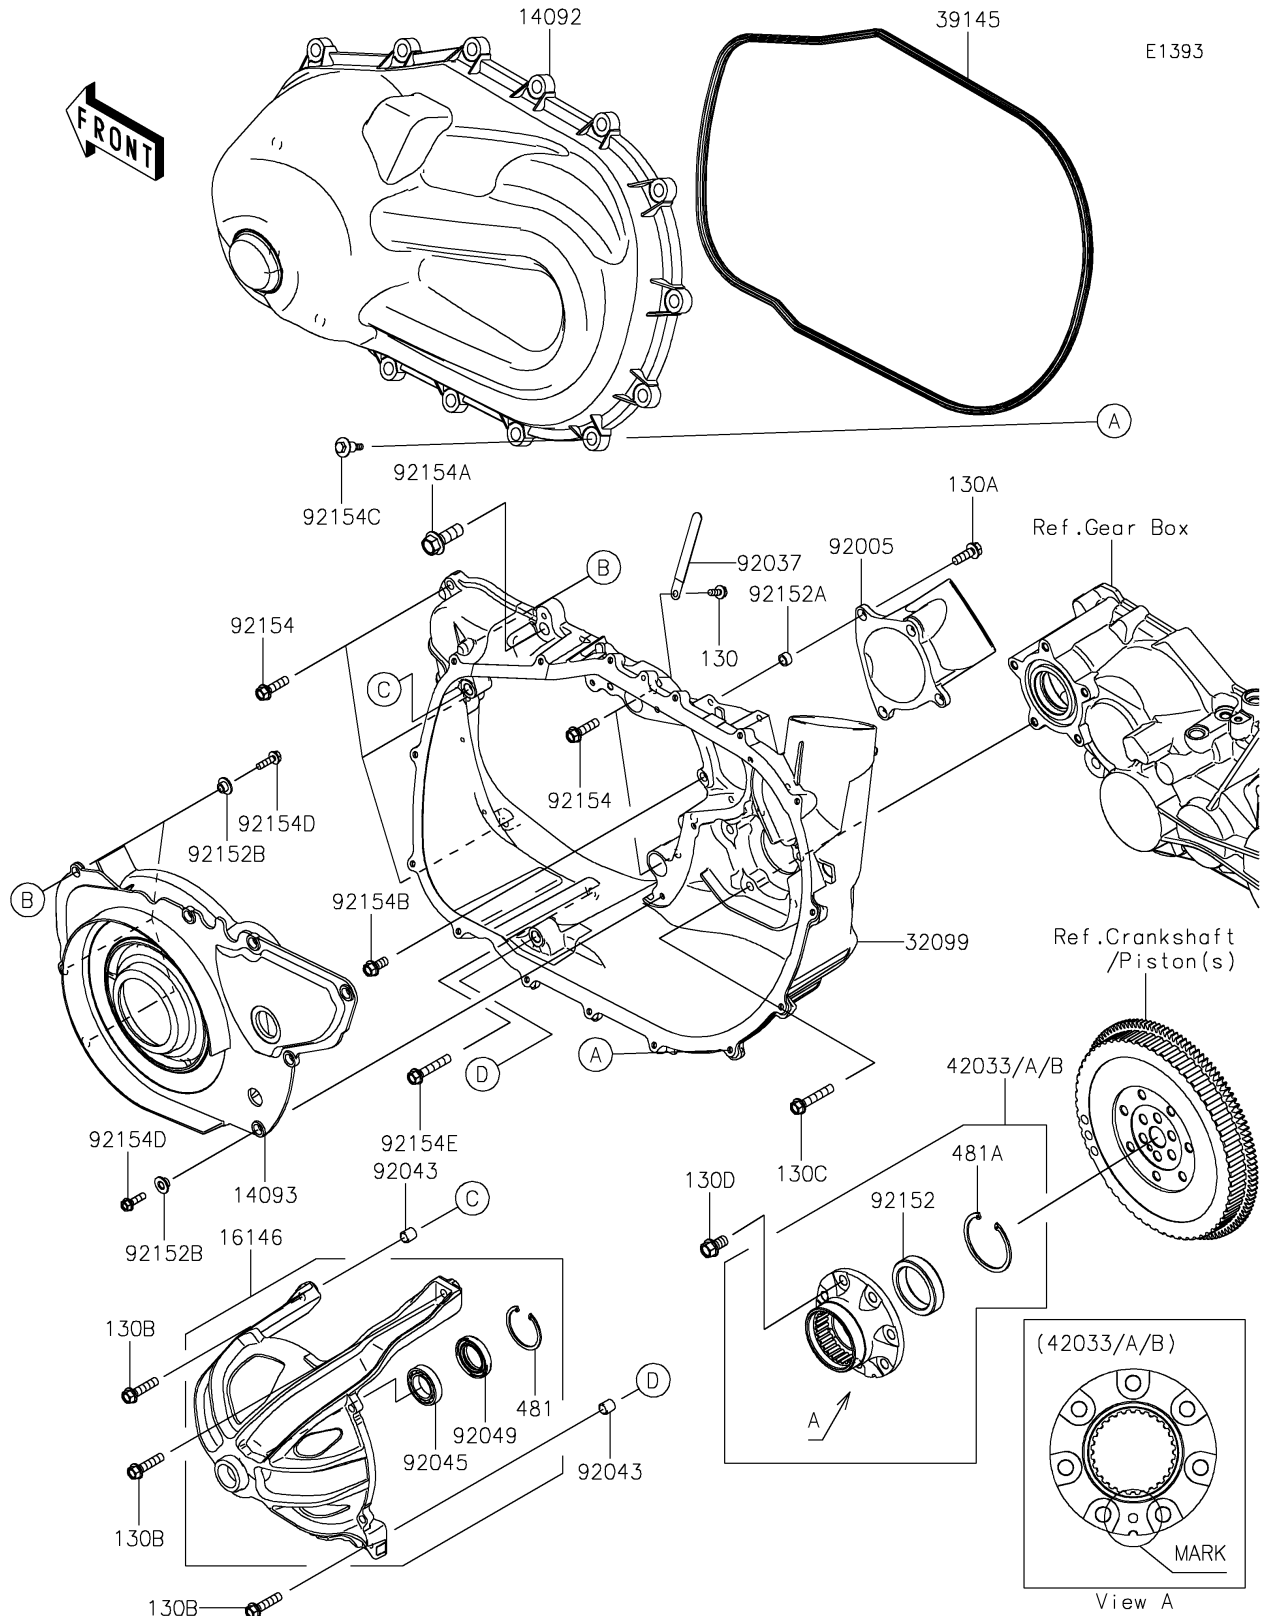

# 2022 MULE PRO-FXT™ PARTS DIAGRAM

## Converter Cover

### Converter Cover

ITEM NAME	PART NUMBER	QUANTITY
COVER,CVT (Ref # 14092)	14092-1202	1
COVER (Ref # 14093)	14093-0717	1
COVER-ASSY (Ref # 16146)	16146-0734	1
CASE,CVT (Ref # 32099)	32099-0813	1
TRIM-SEAL (Ref # 39145)	39145-0047	1
COUPLING-ASSY,B MARK,WHITE (Ref # 42033)	42033-0582	1
COUPLING-ASSY,A MARK,BLUE (Ref # 42033A)	42033-0583	1
COUPLING-ASSY,C MARK,YELLOW (Ref # 42033B)	42033-0584	1
FITTING,INTAKE (Ref # 92005)	92005-0762	1
CLAMP (Ref # 92037)	92037-1993	1
PIN,12X14 (Ref # 92043)	92043-0963	2
BEARING-BALL,#6905 (Ref # 92045)	92045-036	1
SEAL-OIL,HTC 28X45X8 (Ref # 92049)	92049-0767	1
COLLAR (Ref # 92152)	92152-1822	1
COLLAR,8.8X12.3X6.9 (Ref # 92152A)	92152-1853	4
COLLAR (Ref # 92152B)	92152-1931	8
BOLT,FLANGED,8X30 (Ref # 92154)	92154-0850	5
BOLT,FLANGED,12X35 (Ref # 92154A)	92154-1337	1
BOLT,FLANGED,8X18 (Ref # 92154B)	92154-1386	1
BOLT,CVT COVER (Ref # 92154C)	92154-1522	15
BOLT,FLANGED,6X22 (Ref # 92154D)	92154-1525	8
BOLT,FLANGED,8X45 (Ref # 92154E)	92154-1526	1
BOLT-FLANGED,6X14 (Ref # 130)	130BA0614	1
BOLT-FLANGED,8X25 (Ref # 130A)	130BA0825	4
BOLT-FLANGED,8X35 (Ref # 130B)	130BA0835	3
BOLT-FLANGED,8X45 (Ref # 130C)	130BA0845	5
BOLT-FLANGED,10X18 (Ref # 130D)	130CA1018	7
CIRCLIP-TYPE-C,45MM (Ref # 481)	481J4500	1
CIRCLIP (Ref # 481A)	481J6200	1