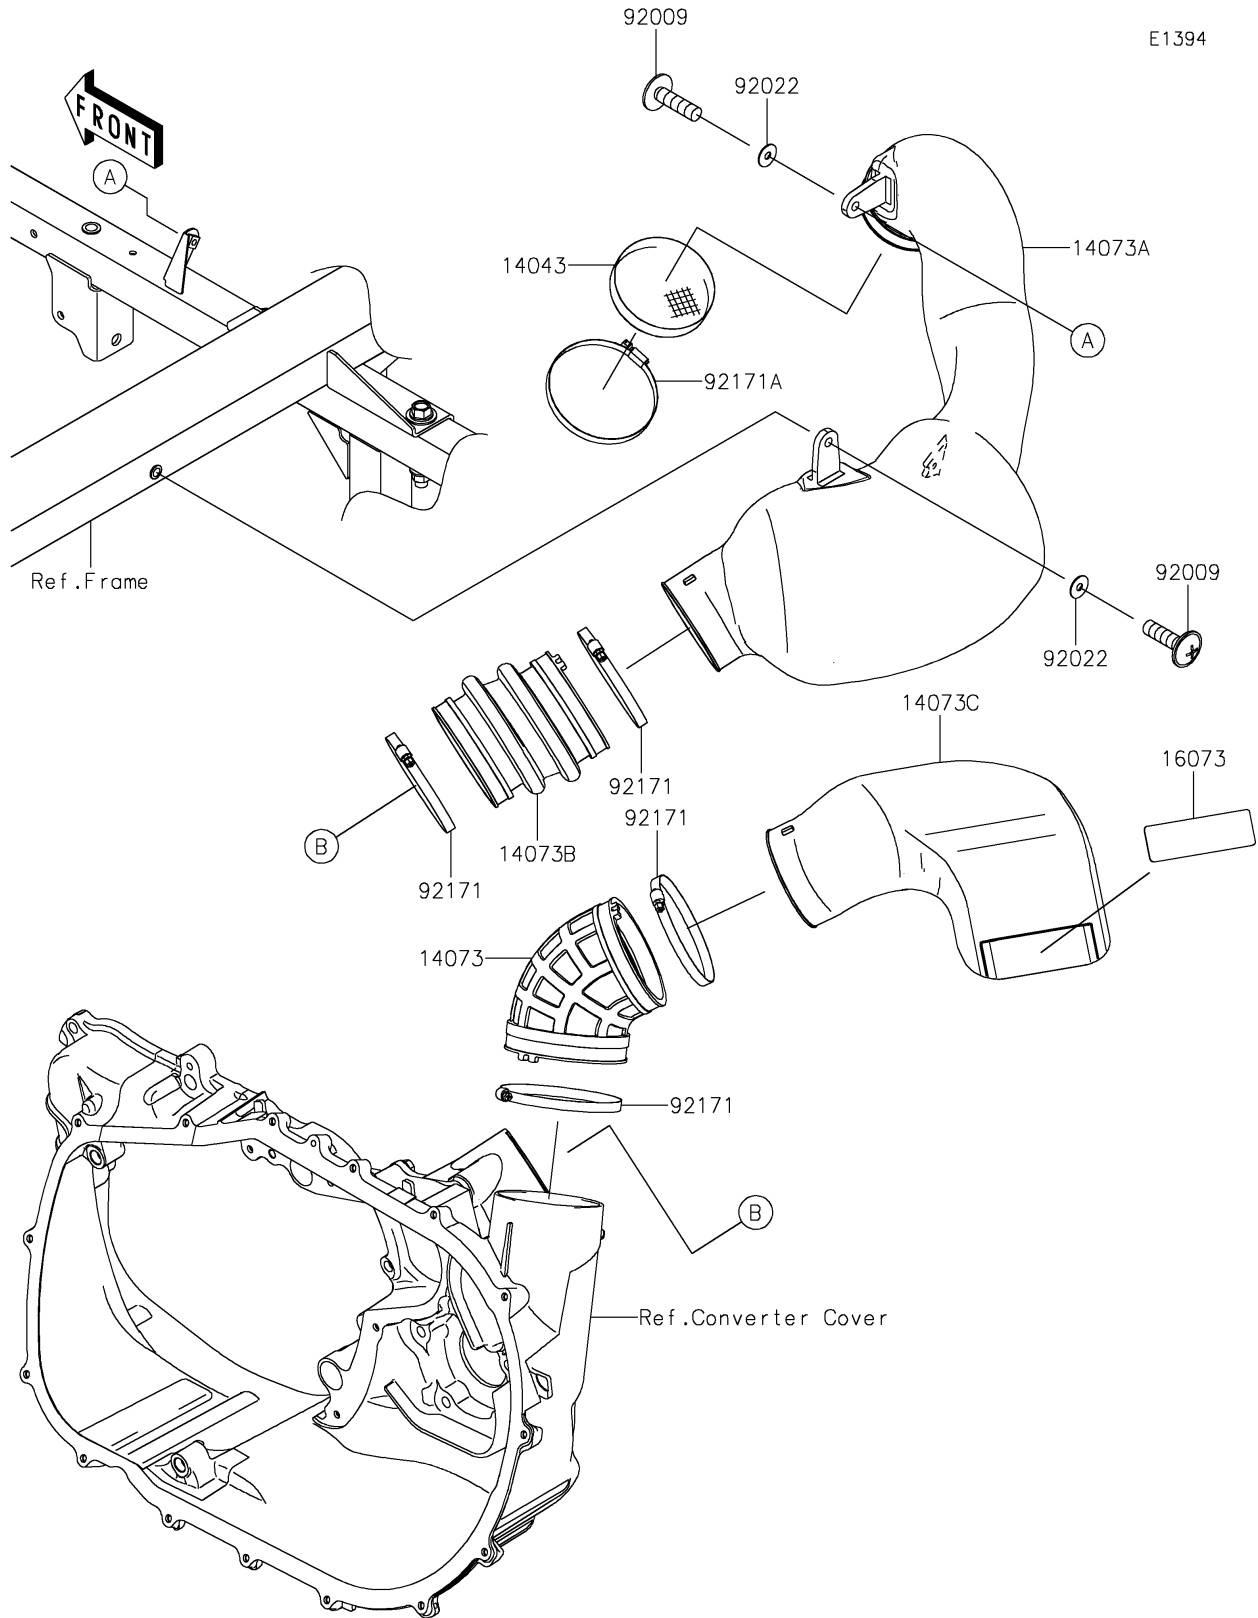

2022 MULE PRO-FXT™ PARTS DIAGRAM

Air Cleaner-Belt Converter

2022 MULE PRO-FXT™ PARTS LIST

Air Cleaner-Belt Converter

ITEM NAME	PART NUMBER	QUANTITY
FILTER (Ref # 14043)	14043-0013	1
DUCT,EXHAUST (Ref # 14073)	14073-0788	1
DUCT,INTAKE (Ref # 14073A)	14073-0789	1
DUCT,INTAKE (Ref # 14073B)	14073-0790	1
DUCT,EXHAUST (Ref # 14073C)	14073-0793	1
INSULATOR (Ref # 16073)	16073-0826	1
SCREW,6X22 (Ref # 92009)	92009-1441	2
WASHER,PLAIN,6.5X20X1 (Ref # 92022)	92022-165	2
CLAMP (Ref # 92171)	92171-1383	4
CLAMP (Ref # 92171A)	92171-3716	1