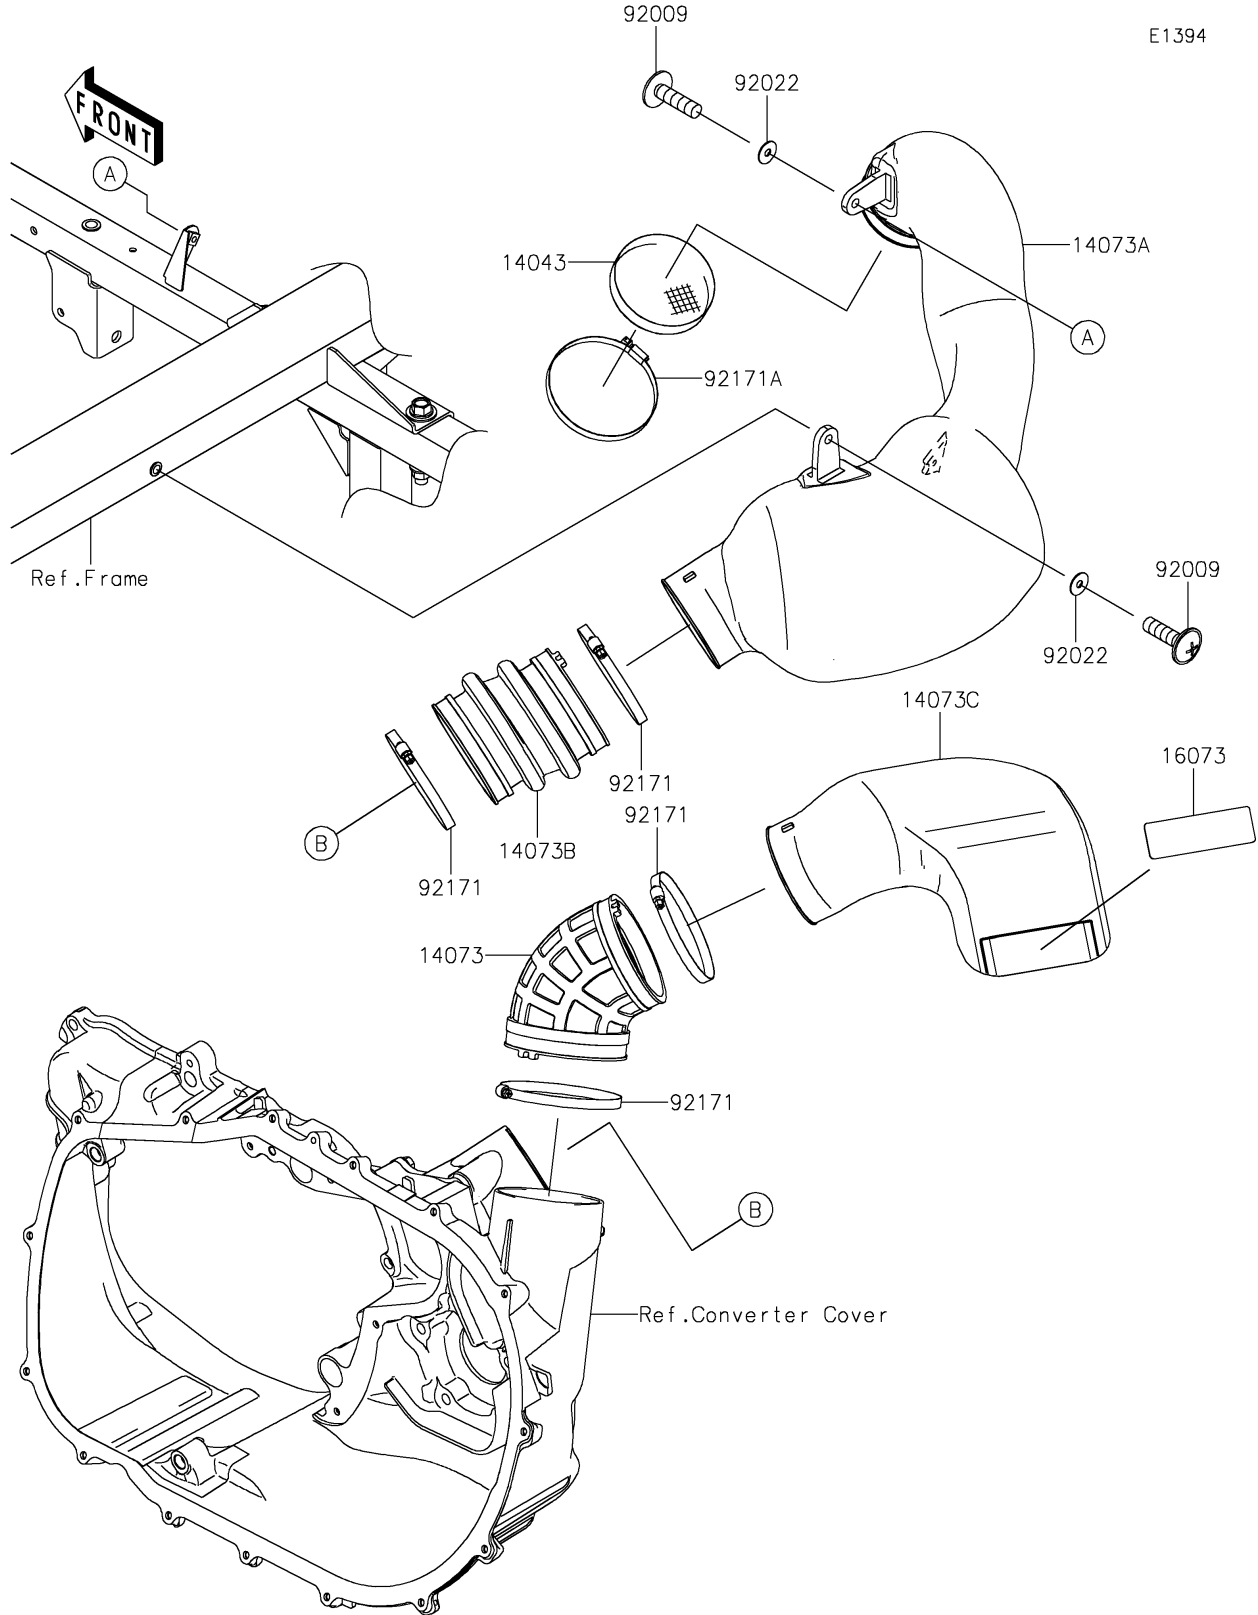

2023 Mule PRO-FXT PARTS DIAGRAM

Air Cleaner-Belt Converter

2023 Mule PRO-FXT PARTS LIST

Air Cleaner-Belt Converter

ITEM NAME	PART NUMBER	QUANTITY
FILTER (Ref # 14043)	14043-0013	1
DUCT,EXHAUST (Ref # 14073)	14073-0788	1
DUCT,INTAKE (Ref # 14073A)	14073-0789	1
DUCT,INTAKE (Ref # 14073B)	14073-0790	1
DUCT,EXHAUST (Ref # 14073C)	14073-0793	1
INSULATOR (Ref # 16073)	16073-0826	1
SCREW,6X22 (Ref # 92009)	92009-1441	2
WASHER,PLAIN,6.5X20X1 (Ref # 92022)	92022-165	2
CLAMP (Ref # 92171)	92171-1383	4
CLAMP (Ref # 92171A)	92171-3716	1