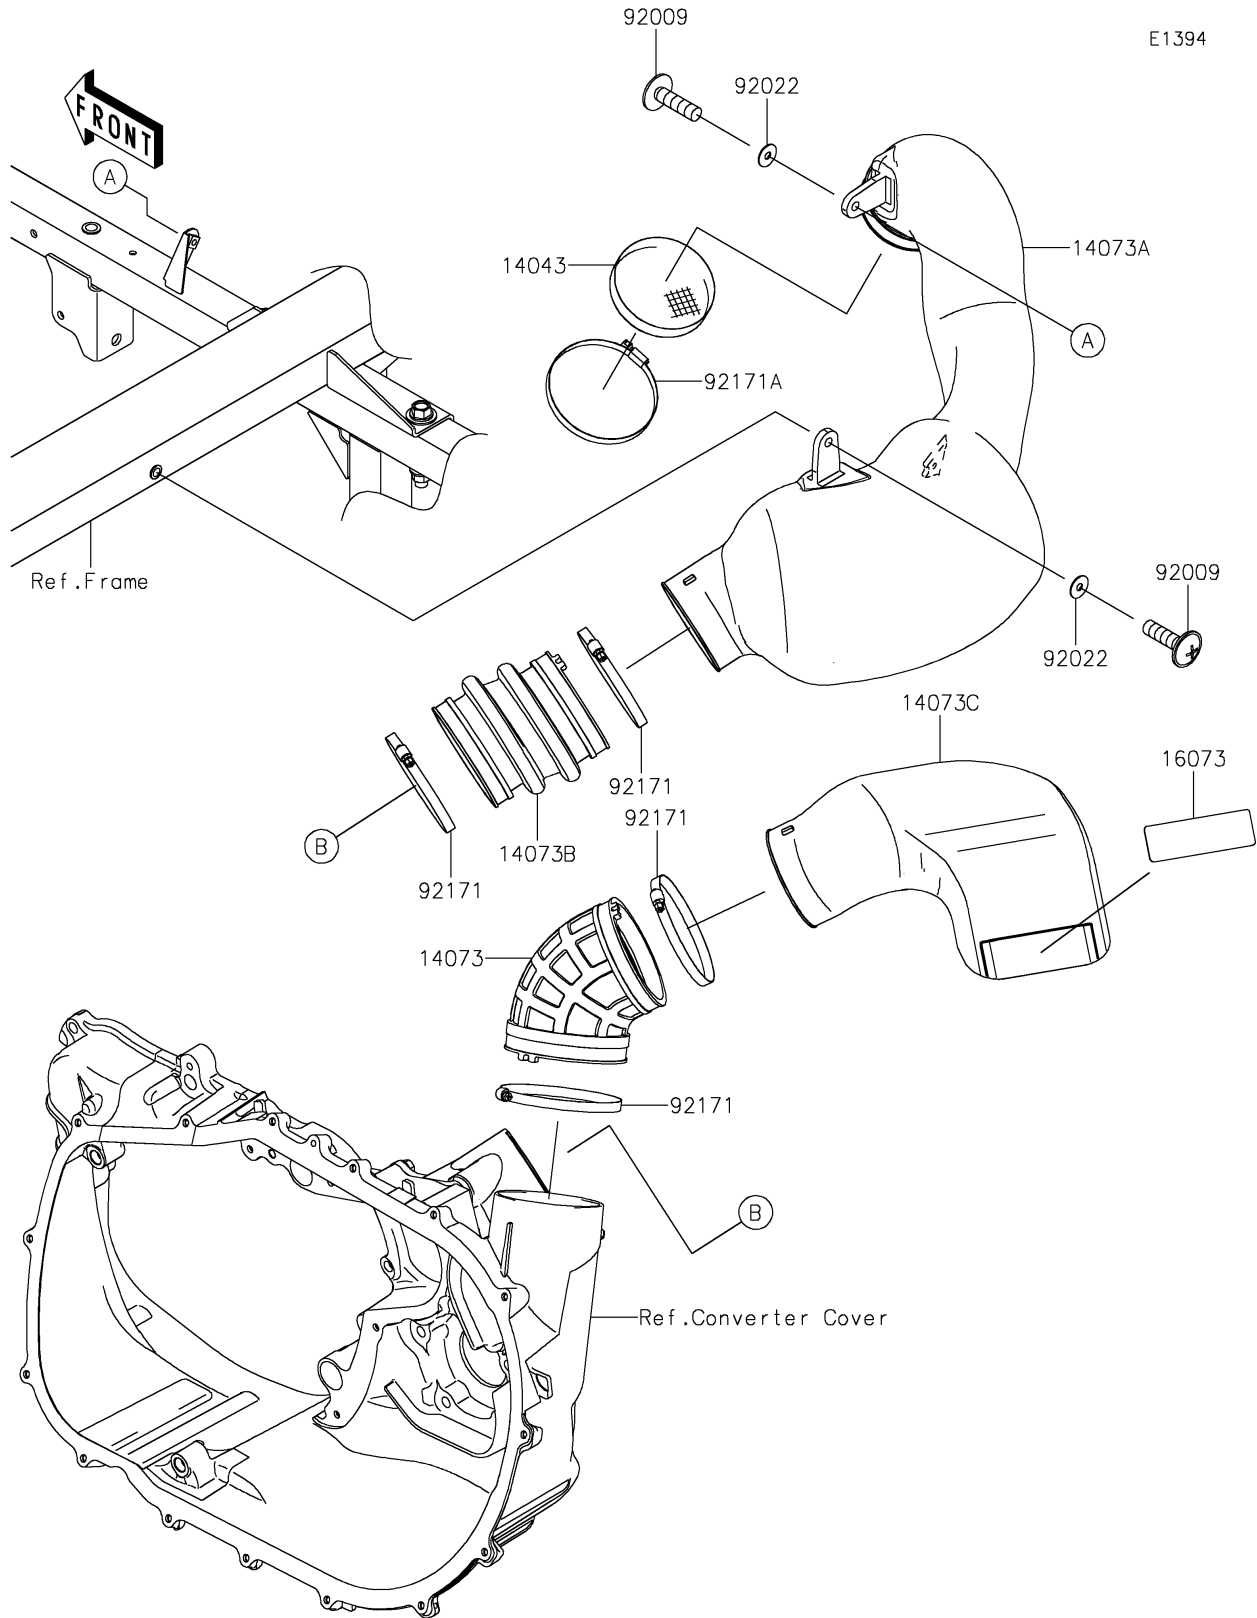

2023 MULE PRO-FXT™ PARTS DIAGRAM

Air Cleaner-Belt Converter

2023 MULE PRO-FXT™ PARTS LIST

Air Cleaner-Belt Converter

ITEM NAME	PART NUMBER	QUANTITY
FILTER (Ref # 14043)	14043-0013	1
DUCT,EXHAUST (Ref # 14073)	14073-0788	1
DUCT,INTAKE (Ref # 14073A)	14073-0789	1
DUCT,INTAKE (Ref # 14073B)	14073-0790	1
DUCT,EXHAUST (Ref # 14073C)	14073-0793	1
INSULATOR (Ref # 16073)	16073-0826	1
SCREW,6X22 (Ref # 92009)	92009-1441	2
WASHER,PLAIN,6.5X20X1 (Ref # 92022)	92022-165	2
CLAMP (Ref # 92171)	92171-1383	4
CLAMP (Ref # 92171A)	92171-3716	1