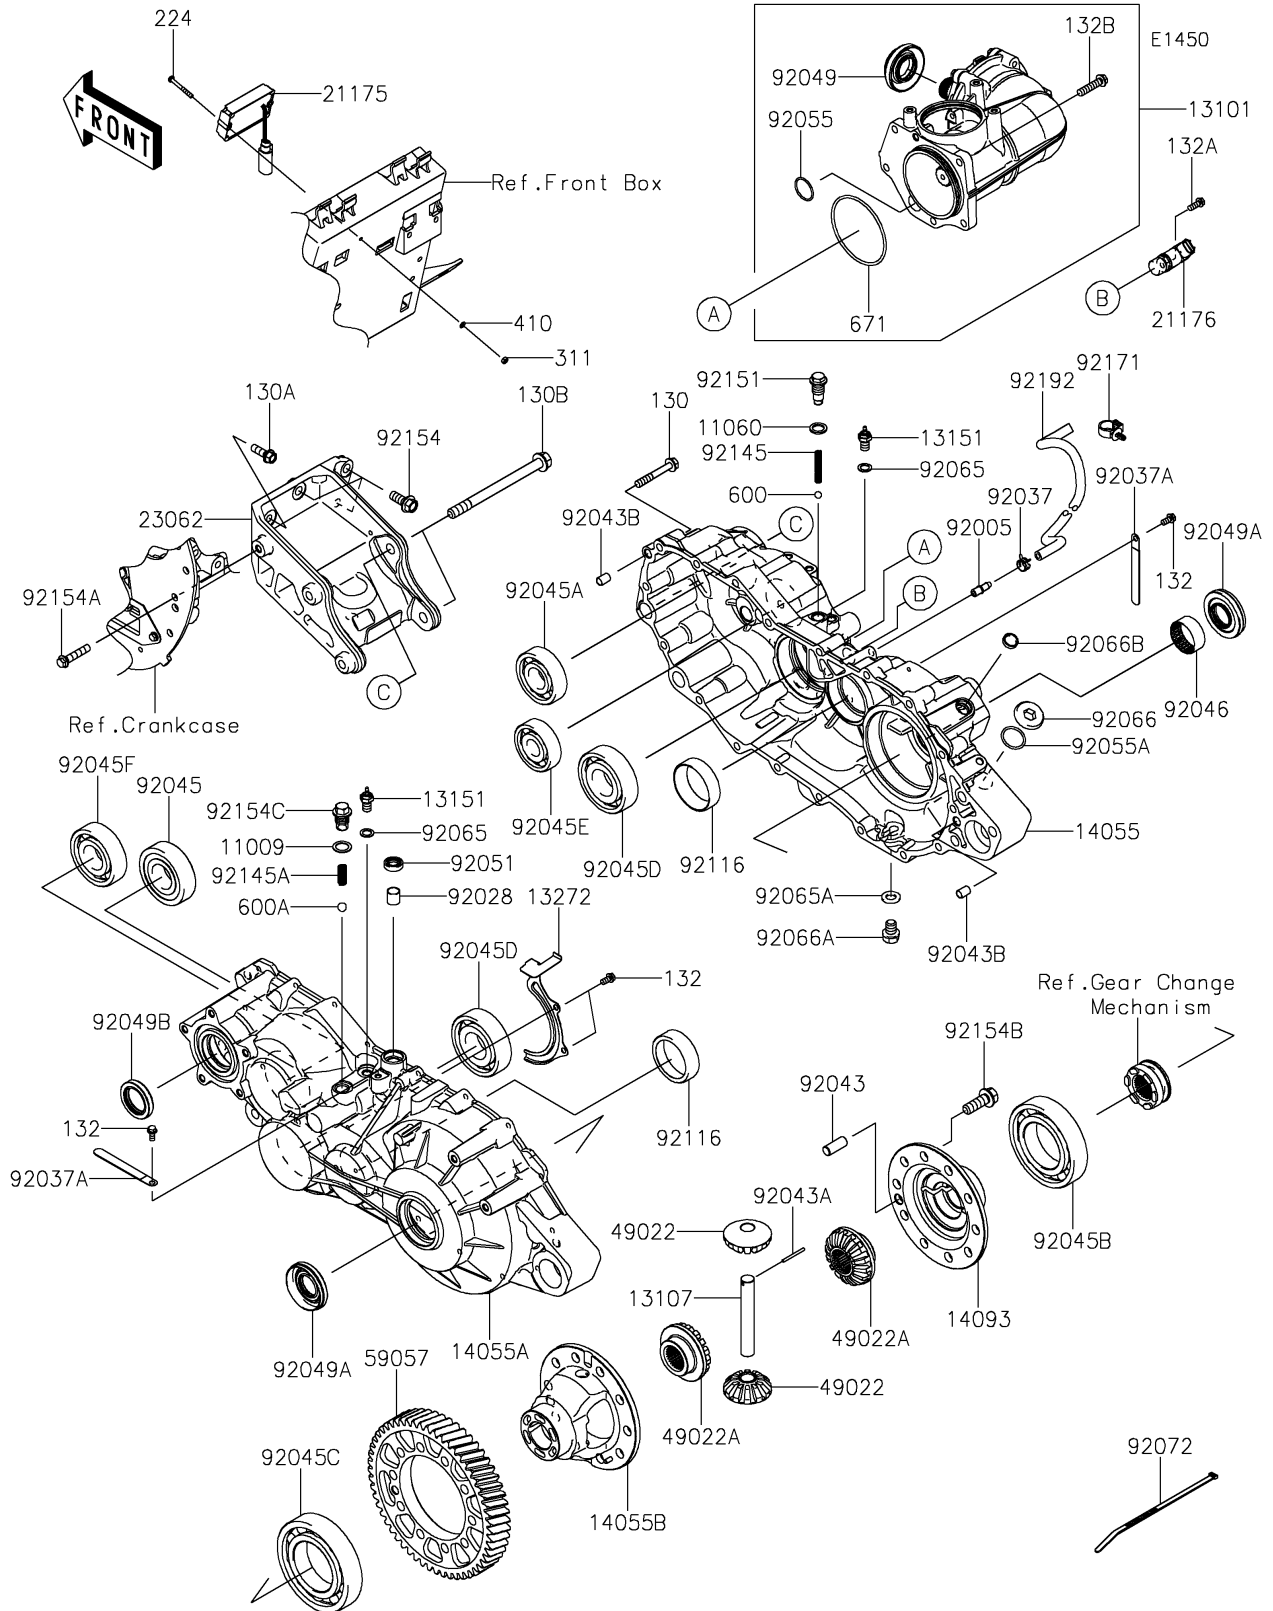

## Gear Box

### Gear Box

ITEM NAME	PART NUMBER	QUANTITY
GASKET,15.5X22X1 (Ref # 11009)	11009-1008	1
GASKET,14X20X2 (Ref # 11060)	11060-1287	1
GEAR-ASSY,PARTICULAR (Ref # 13101)	13101-0636	1
SHAFT (Ref # 13107)	13107-0793	1
SWITCH-COMP,NEUTRAL (Ref # 13151)	13151-1080	2
PLATE (Ref # 13272)	13272-1624	1
CASE-GEAR,RH (Ref # 14055)	14055-0607	1
CASE-GEAR,LH (Ref # 14055A)	14055-0608	1
CASE-GEAR,DIFF (Ref # 14055B)	14055-0614	1
COVER,DIFF (Ref # 14093)	14093-0048	1
CONTROL UNIT-ELECTRONIC,DIFF (Ref # 21175)	21175-0885	1
SENSOR,ROTATION (Ref # 21176)	21176-0767	1
BRACKET-COMP (Ref # 23062)	23062-0807	1
GEAR-BEVEL,PINION,12T (Ref # 49022)	49022-0585	2
GEAR-BEVEL,OUTPUT,16T (Ref # 49022A)	49022-0589	2
GEAR-HELICAL,55T (Ref # 59057)	59057-0012	1
FITTING,BREATHER (Ref # 92005)	92005-1127	1
BUSHING (Ref # 92028)	92028-1347	1
CLAMP,TUBE (Ref # 92037)	92037-1505	1
CLAMP (Ref # 92037A)	92037-1993	2
PIN,DOWEL,12X30 (Ref # 92043)	92043-0789	1
PIN,DOWEL (Ref # 92043A)	92043-0806	1
PIN,DOWEL,10X14 (Ref # 92043B)	92043-1037	2
BEARING-BALL,63/32 (Ref # 92045)	92045-0764	1
BEARING-BALL,63/28 (Ref # 92045A)	92045-0765	1
BEARING-BALL,6212 (Ref # 92045B)	92045-0766	1
BEARING-BALL,6213 (Ref # 92045C)	92045-0767	1
BEARING-BALL,6307C3 (Ref # 92045D)	92045-0768	2
BEARING-BALL,B22-19C3 UR (Ref # 92045E)	92045-0769	1