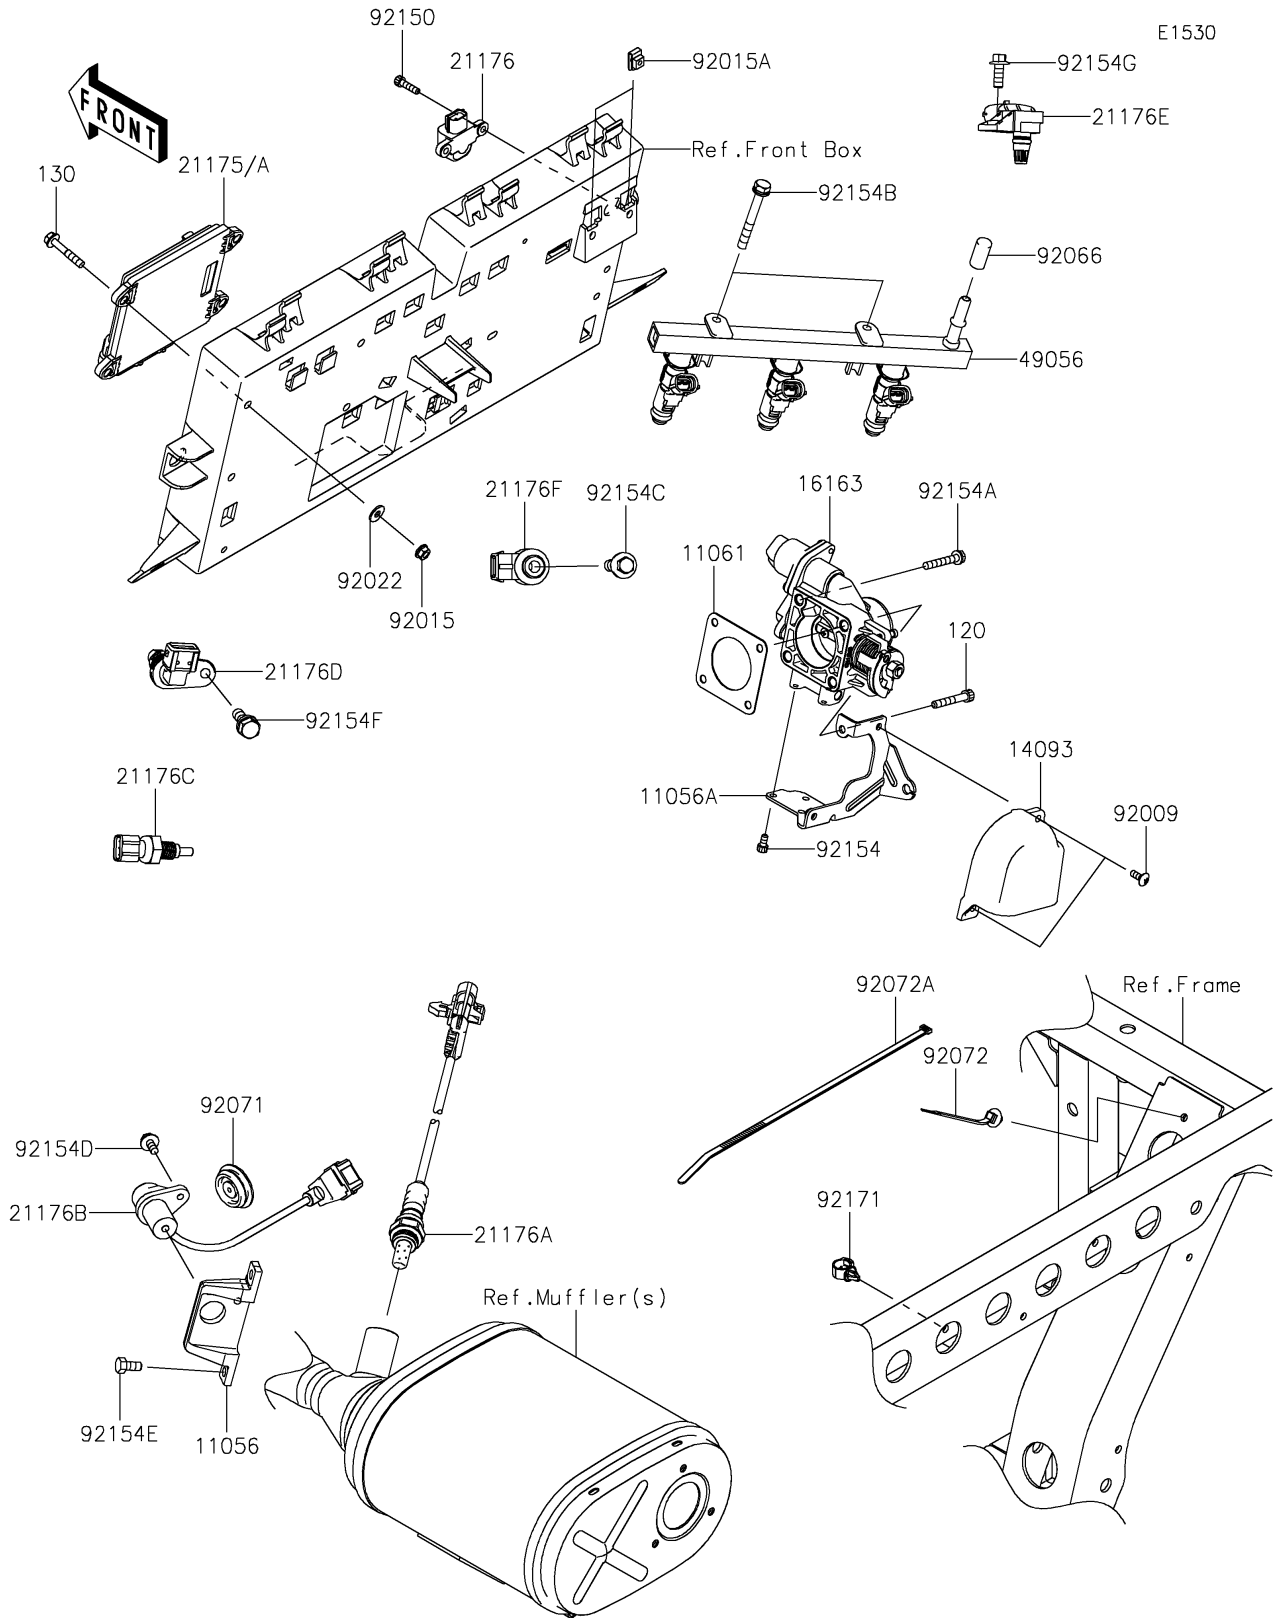

2022 MULE PRO-FXT™ PARTS DIAGRAM

Fuel Injection

2022 MULE PRO-FXT™ PARTS LIST

Fuel Injection

ITEM NAME	PART NUMBER	QUANTITY
BRACKET,CRANKSHAFT POSITION (Ref # 11056)	11056-2680	1
BRACKET,THROTTLE CABLE (Ref # 11056A)	11056-7495	1
GASKET,THROTTLE (Ref # 11061)	11061-0954	1
COVER,THROTTLE (Ref # 14093)	14093-0043	1
THROTTLE-ASSY (Ref # 16163)	16163-0816	1
CONTROL UNIT-ELECTRONIC,DFI (Ref # 21175)	21175-1167	1
CONTROL UNIT-ELECTRONIC,DFI (Ref # 21175A)	21175-1180	1
SENSOR,VEHICLE-DOWN (Ref # 21176)	21176-0026	1
SENSOR,OXYGEN (Ref # 21176A)	21176-0773	1
SENSOR,CRANKSHAFT POSITION (Ref # 21176B)	21176-0795	1
SENSOR,WATER TEMP (Ref # 21176C)	21176-0796	1
SENSOR,CAMSHAFT POSITION (Ref # 21176D)	21176-0797	1
SENSOR,AIR INTAKE TEMP (Ref # 21176E)	21176-0798	1
SENSOR,EXPLOSION (Ref # 21176F)	21176-0799	1
PIPE-INJECTION (Ref # 49056)	49056-0038	1
SCREW,5X14,WHITE (Ref # 92009)	92009-1366	2
NUT,FLANGED,6MM (Ref # 92015)	92015-1367	4
NUT,5MM (Ref # 92015A)	92015-1627	2
WASHER (Ref # 92022)	92022-2247	4
PLUG (Ref # 92066)	92066-0810	1
GROMMET (Ref # 92071)	92071-0730	1
BAND,OS170-FT7(BLACK) (Ref # 92072)	92072-1414	1
BAND,L=292.1 (Ref # 92072A)	92072-3509	3
BOLT,SOCKET,5X20 (Ref # 92150)	92150-1019	2
BOLT,SOCKET,5X10 (Ref # 92154)	92154-1396	3
BOLT,6X38 (Ref # 92154A)	92154-1589	3
BOLT,6X50 (Ref # 92154B)	92154-1591	2
BOLT,FLANGED,8X30 (Ref # 92154C)	92154-1592	1
BOLT,FLANGED,6X12 (Ref # 92154D)	92154-1593	1

2022 MULE PRO-FXT™ PARTS LIST

Fuel Injection

ITEM NAME	PART NUMBER	QUANTITY
BOLT,6X12 (Ref # 92154E)	92154-1594	2
BOLT,8X16 (Ref # 92154F)	92154-1595	1
BOLT,FLANGED,6X16 (Ref # 92154G)	92154-1596	1
CLAMP,13MM DIA. (Ref # 92171)	92171-1415	1
BOLT-SOCKET,6X40 (Ref # 120)	120CA0640	1
BOLT-FLANGED,6X35 (Ref # 130)	130BA0635	4