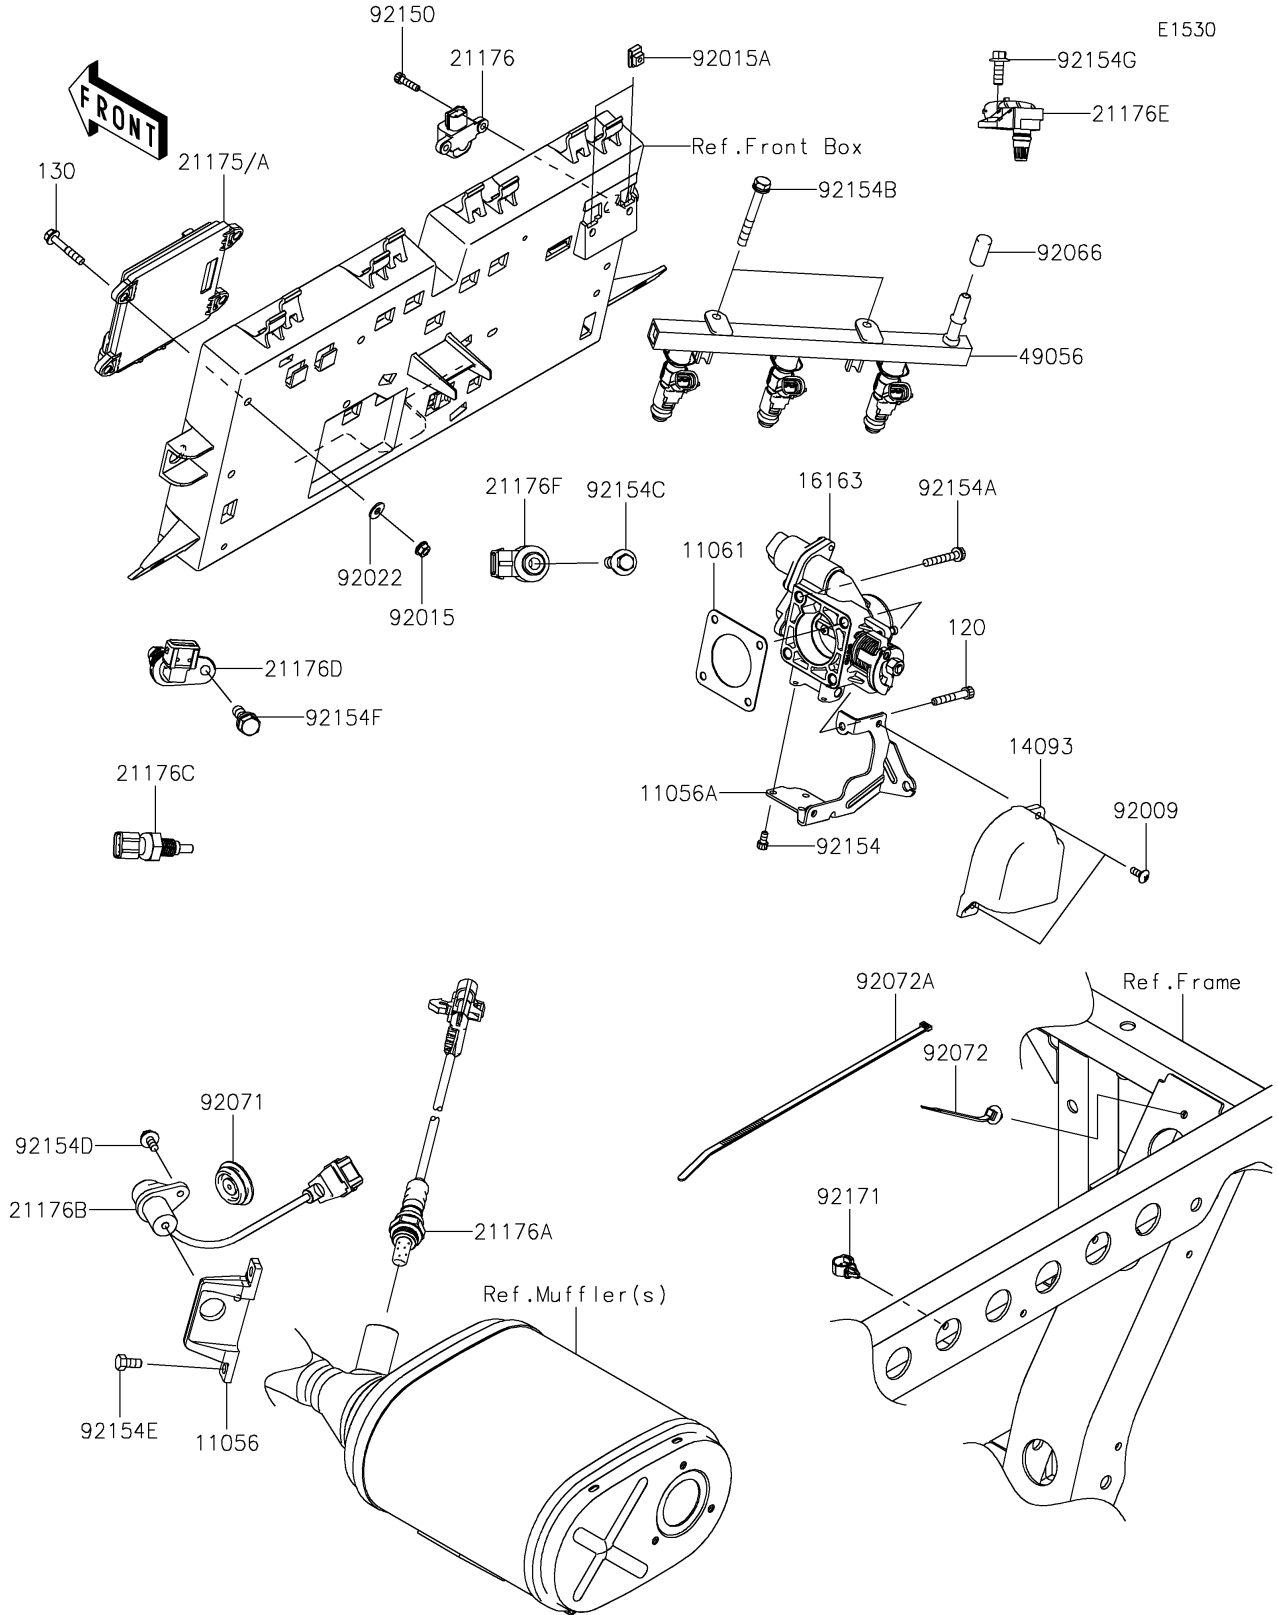

2023 Mule PRO-FXT PARTS DIAGRAM

Fuel Injection

2023 Mule PRO-FXT PARTS LIST

Fuel Injection

ITEM NAME	PART NUMBER	QUANTITY
BRACKET,CRANKSHAFT POSITION (Ref # 11056)	11056-2680	1
BRACKET,THROTTLE CABLE (Ref # 11056A)	11056-7495	1
GASKET,THROTTLE (Ref # 11061)	11061-0954	1
COVER,THROTTLE (Ref # 14093)	14093-0043	1
THROTTLE-ASSY (Ref # 16163)	16163-0816	1
CONTROL UNIT-ELECTRONIC,DFI (Ref # 21175)	21175-1167	1
CONTROL UNIT-ELECTRONIC,DFI (Ref # 21175A)	21175-1180	1
SENSOR,VEHICLE-DOWN (Ref # 21176)	21176-0026	1
SENSOR,OXYGEN (Ref # 21176A)	21176-0773	1
SENSOR,CRANKSHAFT POSITION (Ref # 21176B)	21176-0795	1
SENSOR,WATER TEMP (Ref # 21176C)	21176-0796	1
SENSOR,CAMSHAFT POSITION (Ref # 21176D)	21176-0797	1
SENSOR,AIR INTAKE TEMP (Ref # 21176E)	21176-0798	1
SENSOR,EXPLOSION (Ref # 21176F)	21176-0799	1
PIPE-INJECTION (Ref # 49056)	49056-0038	1
SCREW,5X14,WHITE (Ref # 92009)	92009-1366	2
NUT,FLANGED,6MM (Ref # 92015)	92015-1367	4
NUT,5MM (Ref # 92015A)	92015-1627	2
WASHER (Ref # 92022)	92022-2247	4
PLUG (Ref # 92066)	92066-0810	1
GROMMET (Ref # 92071)	92071-0730	1
BAND,OS170-FT7(BLACK) (Ref # 92072)	92072-1414	1
BAND,L=292.1 (Ref # 92072A)	92072-3509	3
BOLT,SOCKET,5X20 (Ref # 92150)	92150-1019	2
BOLT,SOCKET,5X10 (Ref # 92154)	92154-1396	3
BOLT,6X38 (Ref # 92154A)	92154-1589	3
BOLT,6X50 (Ref # 92154B)	92154-1591	2
BOLT,FLANGED,8X30 (Ref # 92154C)	92154-1592	1
BOLT,FLANGED,6X12 (Ref # 92154D)	92154-1593	1

2023 Mule PRO-FXT PARTS LIST

Fuel Injection

ITEM NAME	PART NUMBER	QUANTITY
BOLT,6X12 (Ref # 92154E)	92154-1594	2
BOLT,8X16 (Ref # 92154F)	92154-1595	1
BOLT,FLANGED,6X16 (Ref # 92154G)	92154-1596	1
CLAMP,13MM DIA. (Ref # 92171)	92171-1415	1
BOLT-SOCKET,6X40 (Ref # 120)	120CA0640	1
BOLT-FLANGED,6X35 (Ref # 130)	130BA0635	4