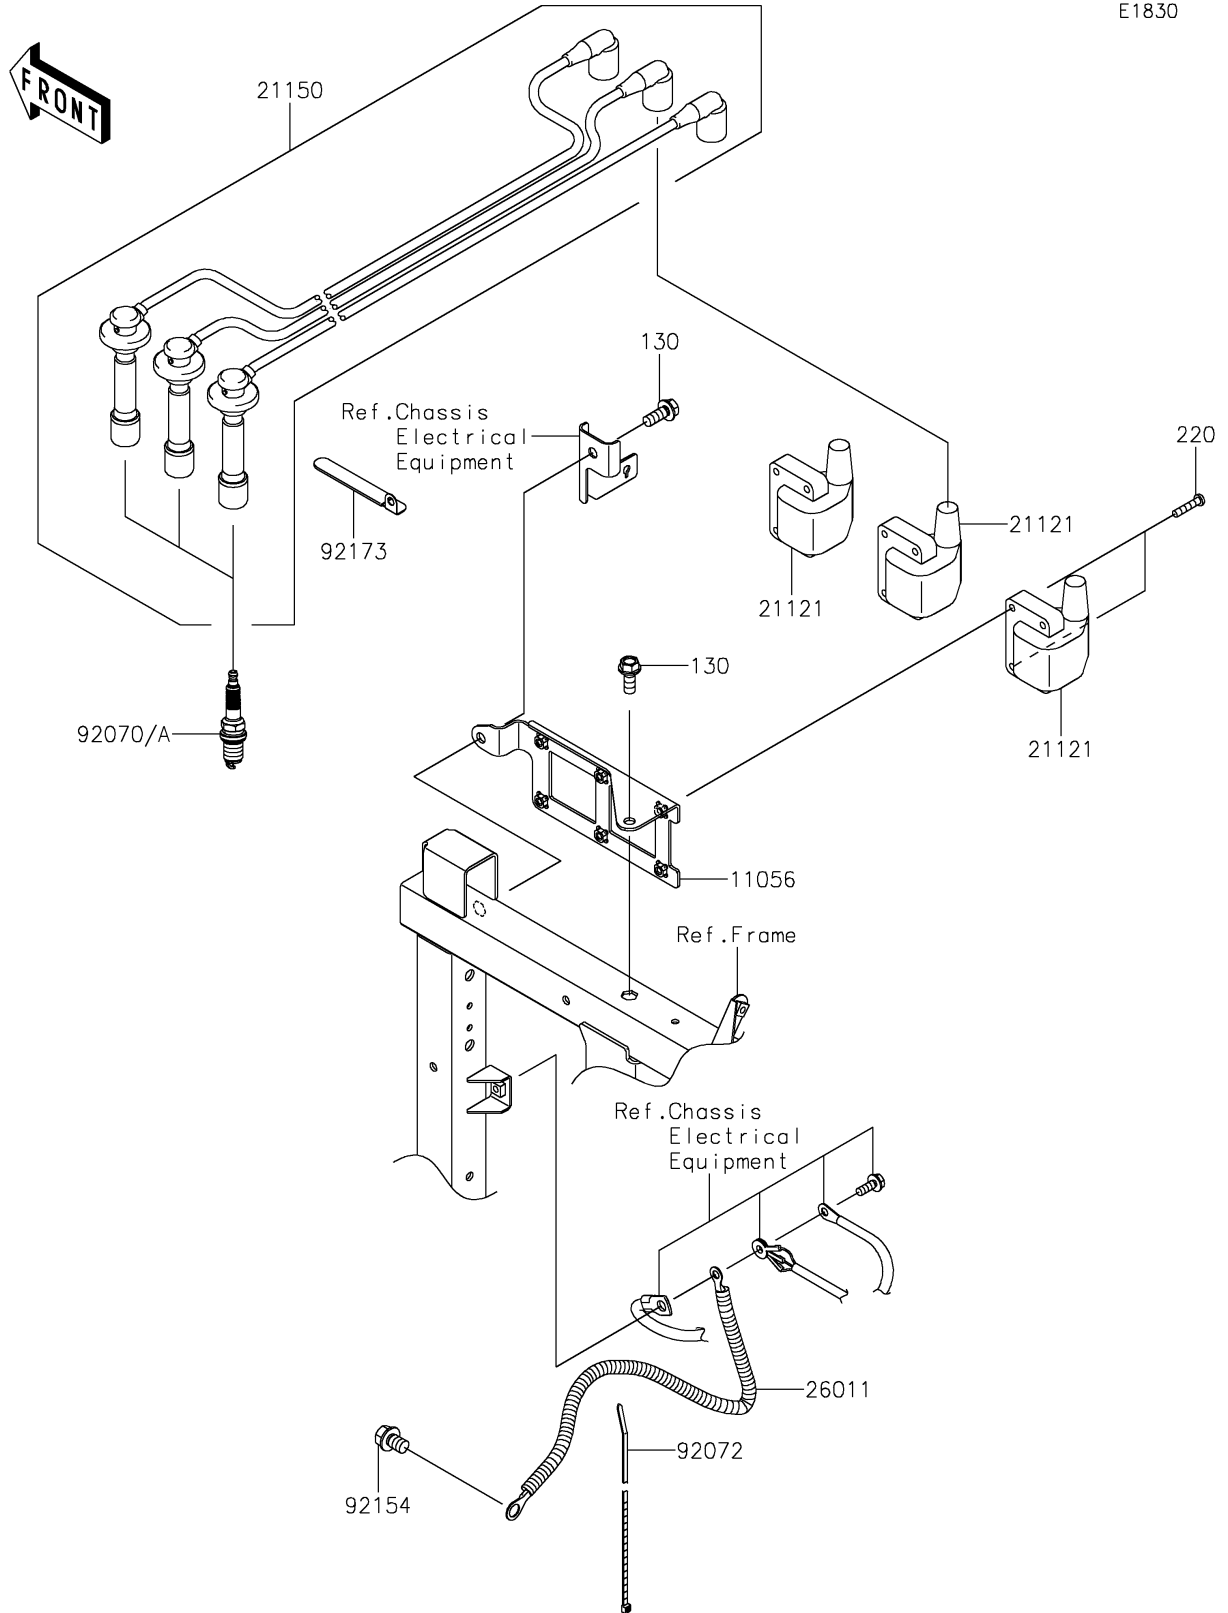

2022 MULE PRO-FXT™ PARTS DIAGRAM

Ignition System

E1830

2022 MULE PRO-FXT™ PARTS LIST

Ignition System

ITEM NAME	PART NUMBER	QUANTITY
BRACKET (Ref # 11056)	11056-2930	1
COIL-IGNITION (Ref # 21121)	21121-0724	3
CORD-ASSY,HIGH TENSION (Ref # 21150)	21150-0013	1
WIRE-LEAD (Ref # 26011)	26011-0846	1
PLUG-SPARK,7026(TORCH) (Ref # 92070)	92070-0048	3
PLUG-SPARK,IFR6B11(NGK) (Ref # 92070A)		3
BAND,L=292.1 (Ref # 92072)	92072-3509	1
BOLT,FLANGED,10X14 (Ref # 92154)	92154-1383	1
CLAMP (Ref # 92173)	92173-1056	1
BOLT-FLANGED,8X20 (Ref # 130)	130BA0820	2
SCREW-PAN-CROS,5X25 (Ref # 220)	220AA0525	6