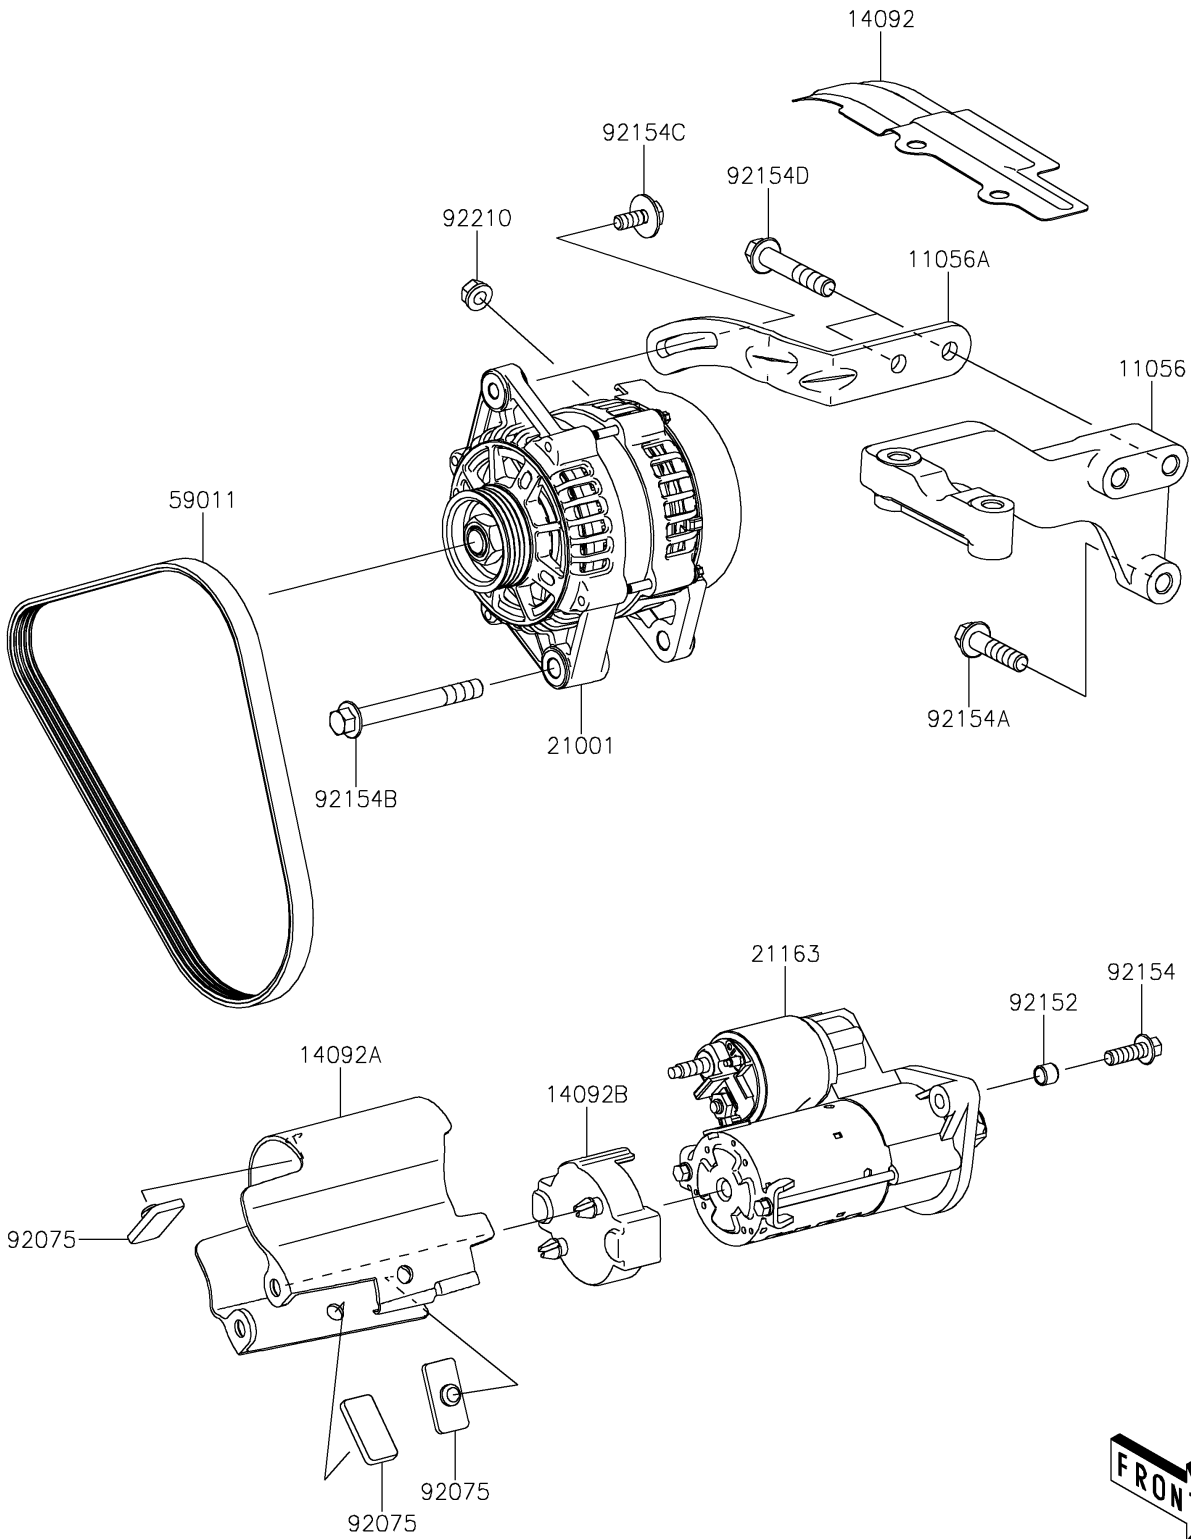

2022 MULE PRO-FXT™ PARTS DIAGRAM

Starter Motor

E1840

2022 MULE PRO-FXT™ PARTS LIST

Starter Motor

ITEM NAME	PART NUMBER	QUANTITY
BRACKET,SUSPENSION,RR (Ref # 11056)	11056-7083	1
BRACKET (Ref # 11056A)	11056-7084	1
COVER,ALTER BELT (Ref # 14092)	14092-1198	1
COVER,STARTER BODY (Ref # 14092A)	14092-1199	1
COVER,STARTER END FACE (Ref # 14092B)	14092-1200	1
GENERATOR (Ref # 21001)	21001-0606	1
STARTER-ELECTRIC (Ref # 21163)	21163-0751	1
BELT (Ref # 59011)	59011-0041	1
DAMPER (Ref # 92075)	92075-1054	3
COLLAR (Ref # 92152)	92152-1961	2
BOLT,FLANGED,8X25 (Ref # 92154)	92154-1602	2
BOLT,FLANGED,10X40 (Ref # 92154A)	92154-1604	1
BOLT,FLANGED,10X90 (Ref # 92154B)	92154-1605	1
BOLT,8X20 (Ref # 92154C)	92154-1606	1
BOLT,FLANGED,10X55 (Ref # 92154D)	92154-1607	2
NUT,6MM (Ref # 92210)	92210-0960	1