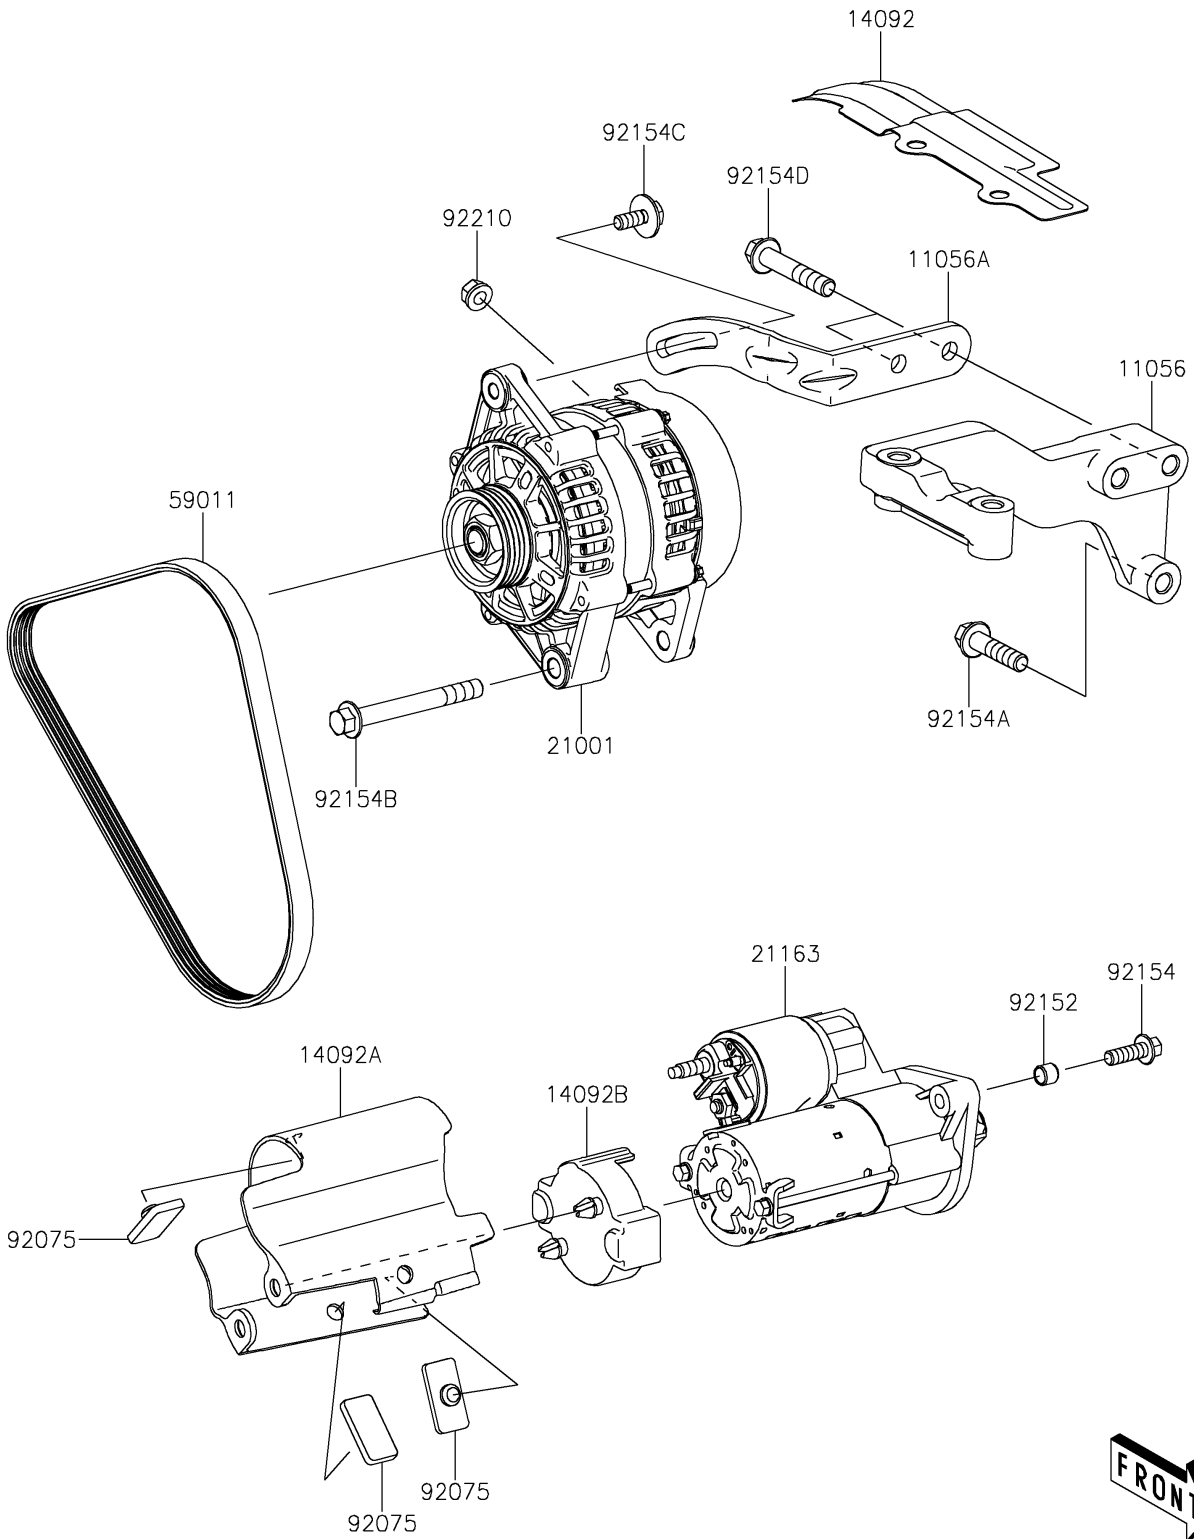

2023 MULE PRO-FXT™ PARTS DIAGRAM

Starter Motor

E1840

2023 MULE PRO-FXT™ PARTS LIST

Starter Motor

ITEM NAME	PART NUMBER	QUANTITY
BRACKET,SUSPENSION,RR (Ref # 11056)	11056-7083	1
BRACKET (Ref # 11056A)	11056-7084	1
COVER,ALTER BELT (Ref # 14092)	14092-1198	1
COVER,STARTER BODY (Ref # 14092A)	14092-1199	1
COVER,STARTER END FACE (Ref # 14092B)	14092-1200	1
GENERATOR (Ref # 21001)	21001-0606	1
STARTER-ELECTRIC (Ref # 21163)	21163-0751	1
BELT (Ref # 59011)	59011-0041	1
DAMPER (Ref # 92075)	92075-1054	3
COLLAR (Ref # 92152)	92152-1961	2
BOLT,FLANGED,8X25 (Ref # 92154)	92154-1602	2
BOLT,FLANGED,10X40 (Ref # 92154A)	92154-1604	1
BOLT,FLANGED,10X90 (Ref # 92154B)	92154-1605	1
BOLT,8X20 (Ref # 92154C)	92154-1606	1
BOLT,FLANGED,10X55 (Ref # 92154D)	92154-1607	2
NUT,6MM (Ref # 92210)	92210-0960	1