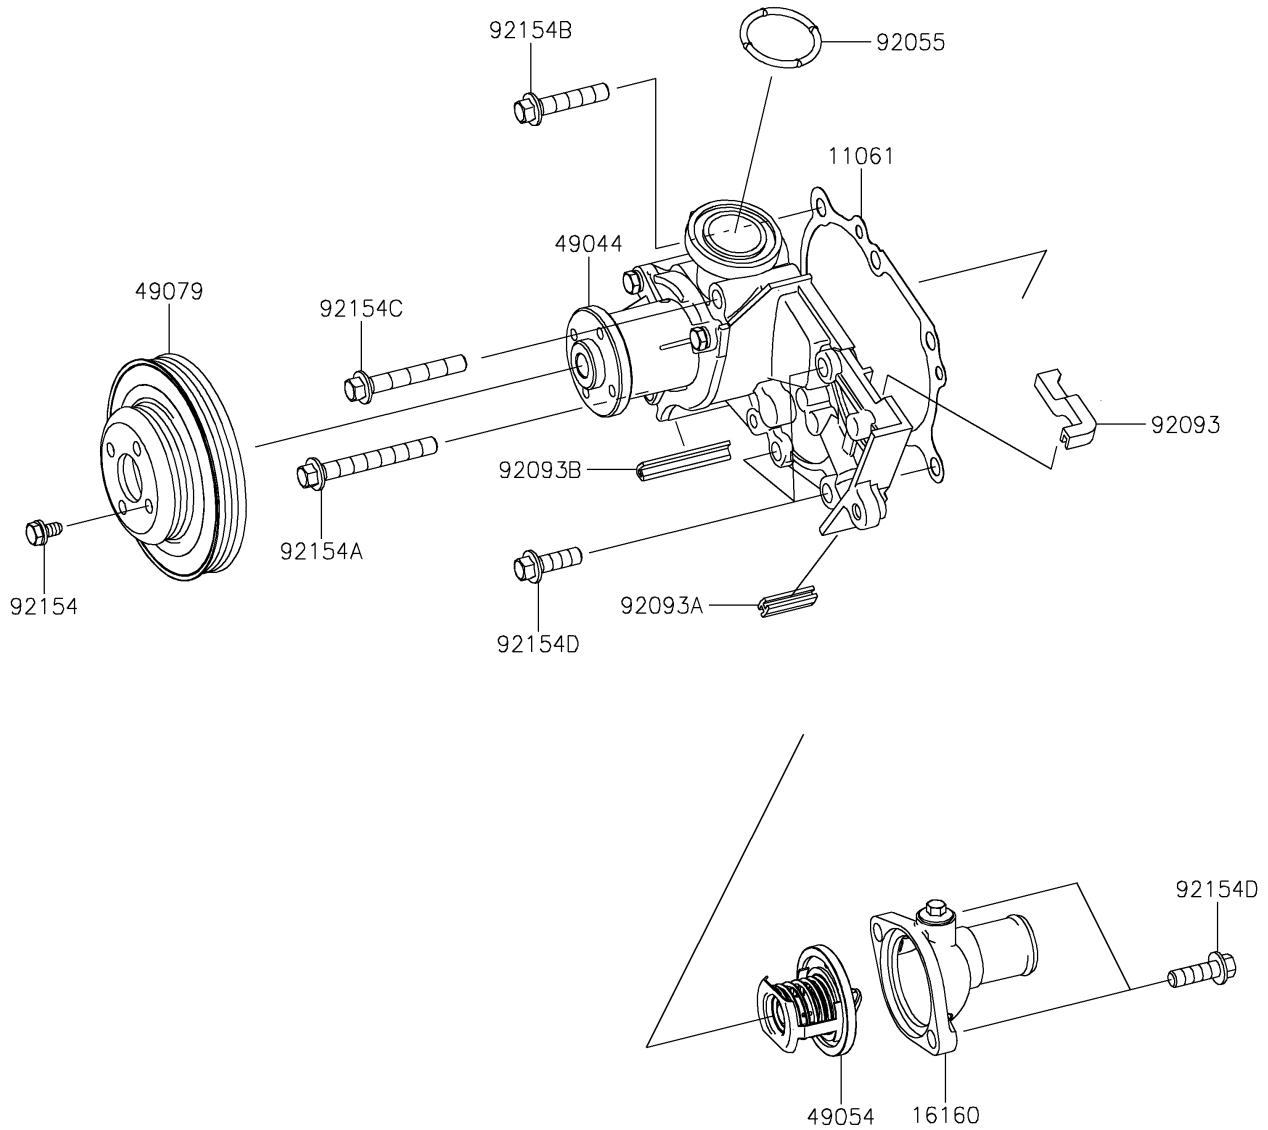

2022 MULE PRO-FXT™ PARTS DIAGRAM

Water Pump

E3031

2022 MULE PRO-FXT™ PARTS LIST

Water Pump

ITEM NAME	PART NUMBER	QUANTITY
GASKET,WATER PUMP (Ref # 11061)	11061-0955	1
BODY,THERMOSTAT HOUSING (Ref # 16160)	16160-0744	1
PUMP-WATER (Ref # 49044)	49044-0014	1
THERMOSTAT (Ref # 49054)	49054-0007	1
PULLEY-BELT (Ref # 49079)	49079-0022	1
RING-O (Ref # 92055)	92055-0825	1
SEAL (Ref # 92093)	92093-0638	1
SEAL (Ref # 92093A)	92093-0639	1
SEAL (Ref # 92093B)	92093-0640	1
BOLT,6X12 (Ref # 92154)	92154-1598	4
BOLT,FLANGED,8X65 (Ref # 92154A)	92154-1599	1
BOLT,FLANGED,8X40 (Ref # 92154B)	92154-1600	1
BOLT,FLANGED,8X55 (Ref # 92154C)	92154-1601	1
BOLT,FLANGED,8X25 (Ref # 92154D)	92154-1602	5