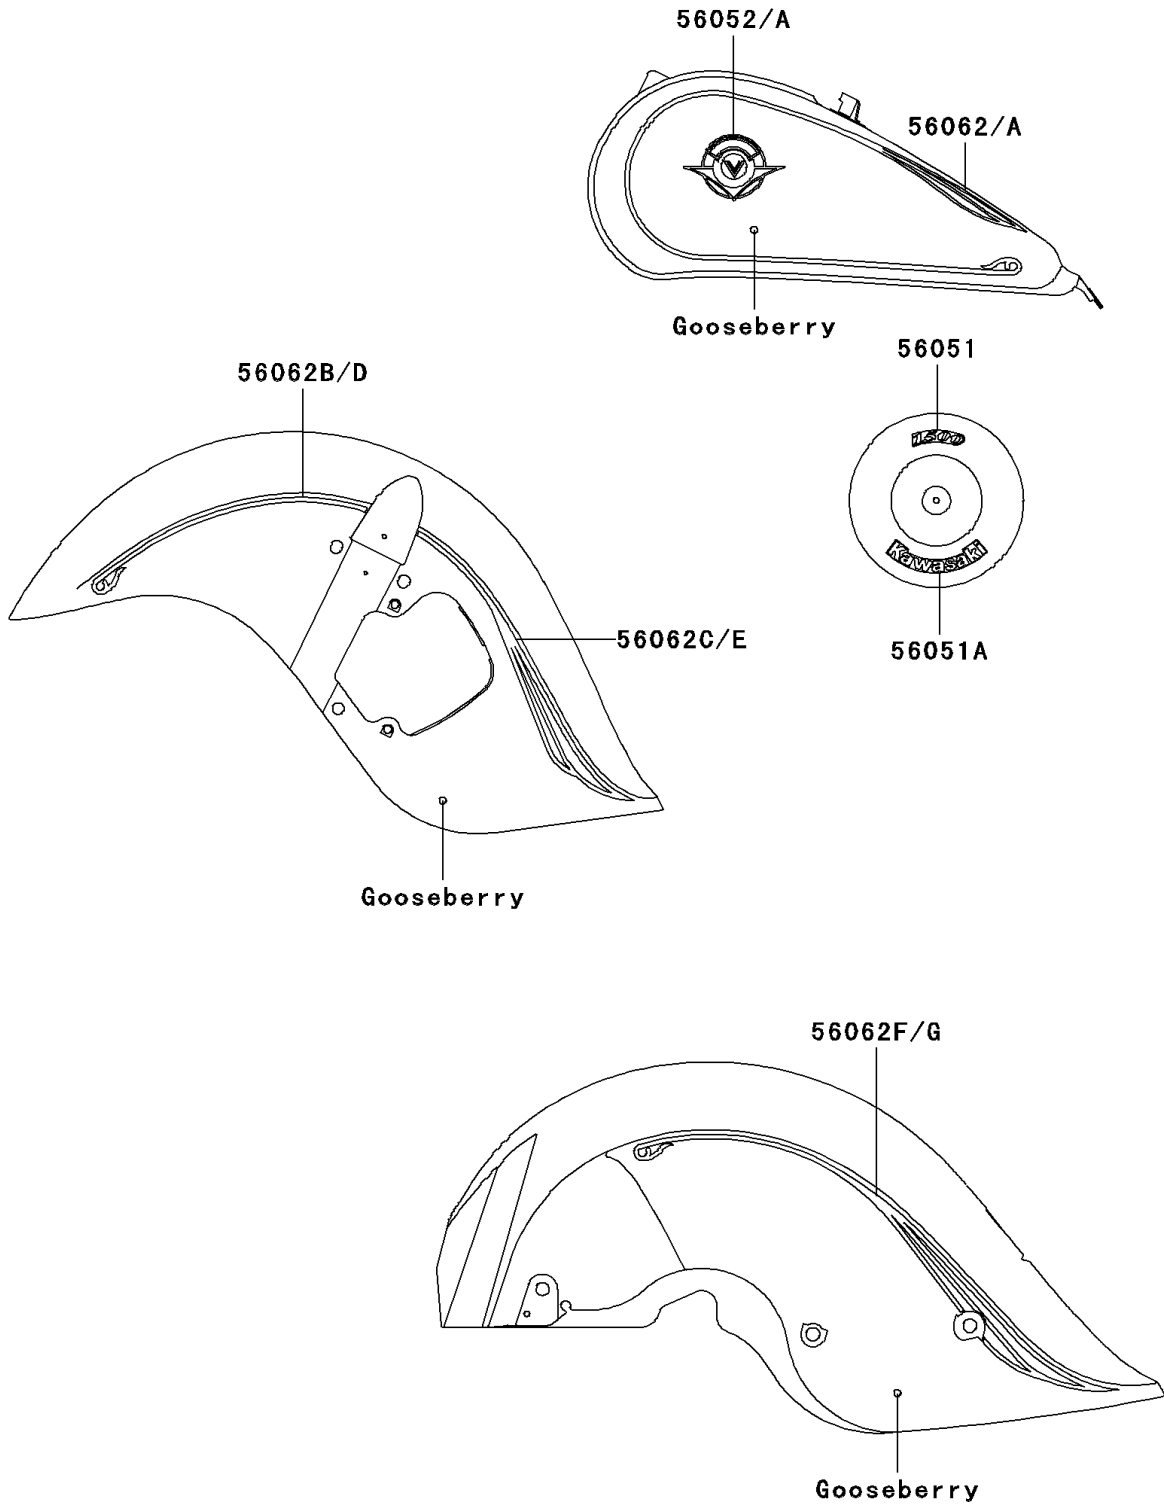

# 1999 Vulcan 1500 Drifter PARTS DIAGRAM

Decals(Gooseberry)(VN1500-J1)

F2861

# 1999 Vulcan 1500 Drifter PARTS LIST

Decals(Gooseberry)(VN1500-J1)

ITEM NAME	PART NUMBER	QUANTITY
-----------	-------------	----------