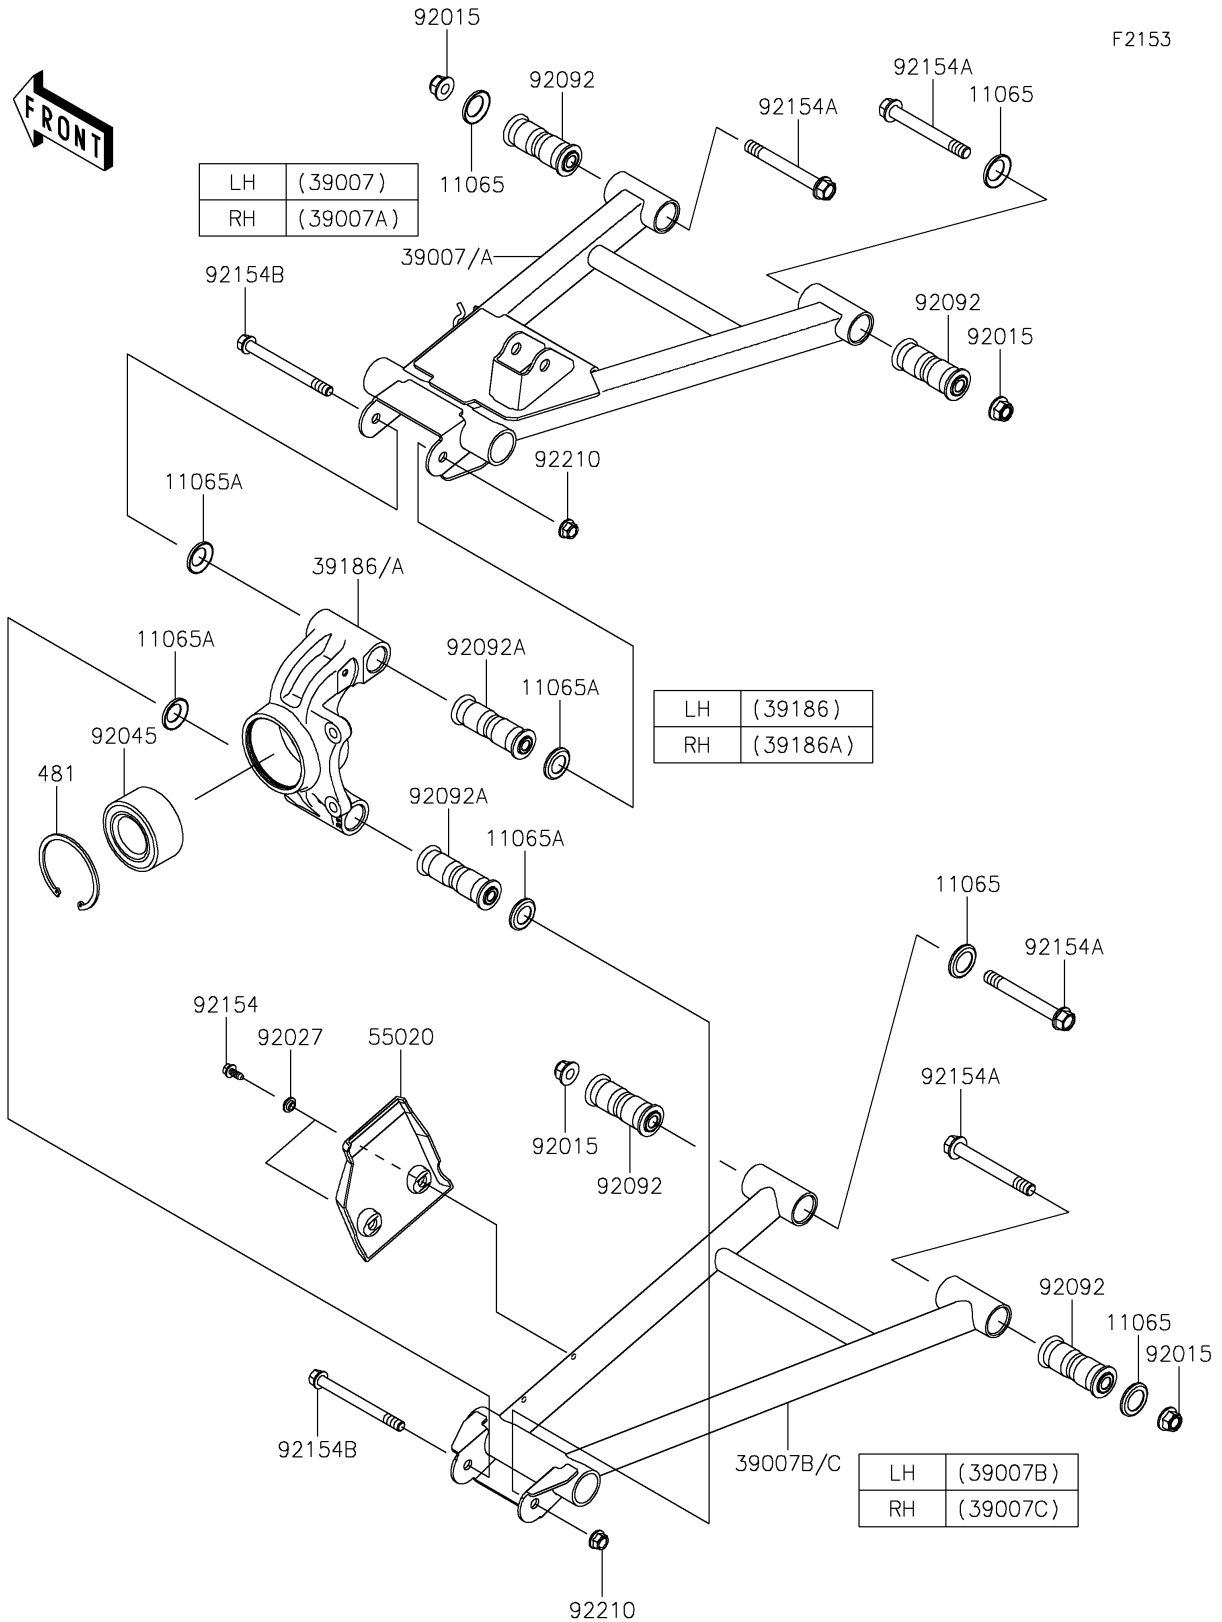

2022 MULE PRO-FXT™ PARTS DIAGRAM

Rear Suspension

2022 MULE PRO-FXT™ PARTS LIST

Rear Suspension

ITEM NAME	PART NUMBER	QUANTITY
CAP,ARM (Ref # 11065)	11065-0838	8
CAP (Ref # 11065A)	11065-0849	8
ARM-SUSP,RR,UPP,LH (Ref # 39007)	39007-0379	1
ARM-SUSP,RR,UPP,RH (Ref # 39007A)	39007-0380	1
ARM-SUSP,RR,LWR,LH (Ref # 39007B)	39007-0381	1
ARM-SUSP,RR,LWR,RH (Ref # 39007C)	39007-0382	1
KNUCKLE,RR,LH (Ref # 39186)	39186-0317	1
KNUCKLE,RR,RH (Ref # 39186A)	39186-0318	1
GUARD,RR CVJ (Ref # 55020)	55020-0931	2
NUT,LOCK,FLANGED,12MM (Ref # 92015)	92015-1433	8
COLLAR,L=4.6 (Ref # 92027)	92027-1168	4
BEARING-BALL,40X74X36 (Ref # 92045)	92045-0763	2
BUSHING-RUBBER,12X20X78 (Ref # 92092)	92092-0028	8
BUSHING-RUBBER,10.1X17X88 (Ref # 92092A)	92092-0029	4
BOLT,6X15.6 (Ref # 92154)	92154-1250	4
BOLT,FLANGED,12X100 (Ref # 92154A)	92154-1318	8
BOLT,FLANGED,10X110 (Ref # 92154B)	92154-1353	4
NUT,LOCK,FLANGED,10MM (Ref # 92210)	92210-0276	4
CIRCLIP-TYPE-C (Ref # 481)	481J7500	2