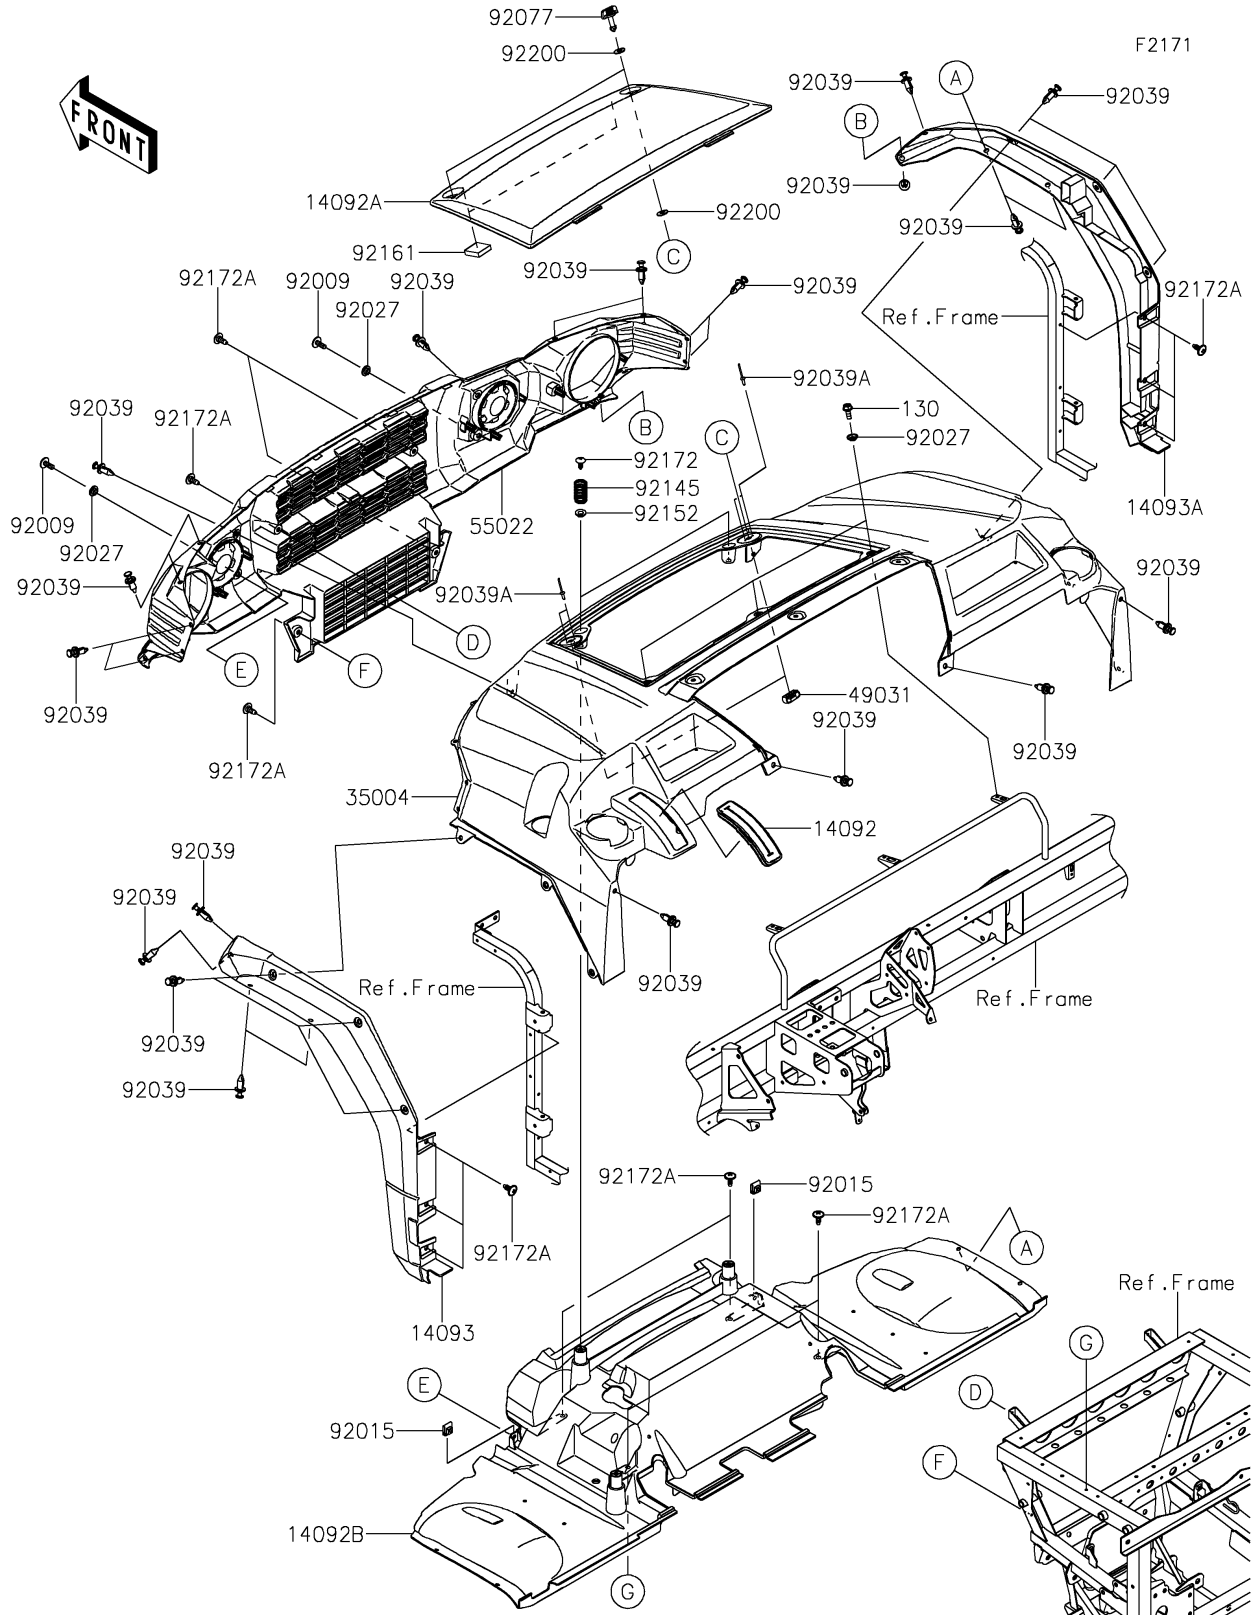

2022 MULE PRO-FXT™ PARTS DIAGRAM

Front Fender(s)

2022 MULE PRO-FXT™ PARTS LIST

Front Fender(s)

ITEM NAME	PART NUMBER	QUANTITY
COVER,CENTER CONSOLE,TOP (Ref # 14092)	14092-0791	1
COVER,OPEN,S.BLACK (Ref # 14092A)	14092-1177-839	1
COVER,TOP,FR INNER (Ref # 14092B)	14092-1194	1
COVER,SIDE,LH (Ref # 14093)	14093-0596	1
COVER,SIDE,RH (Ref # 14093A)	14093-0597	1
FENDER-FRONT,S.BLACK (Ref # 35004)	35004-0335-839	1
LATCH (Ref # 49031)	49031-0008	2
COVER-HEAD LAMP (Ref # 55022)	55022-0304	1
SCREW,6X16 (Ref # 92009)	92009-1621	2
NUT,CLAMP,6MM (Ref # 92015)	92015-1678	2
COLLAR,L=4.6 (Ref # 92027)	92027-1168	5
RIVET (Ref # 92039)	92039-0776	28
RIVET,3.2X9.5 (Ref # 92039A)	92039-0785	4
KNOB (Ref # 92077)	92077-0030	2
SPRING,17X65 (Ref # 92145)	92145-1727	2
COLLAR (Ref # 92152)	92152-0140	2
DAMPER,40X40X10 (Ref # 92161)	92161-1861	2
SCREW,6X16 (Ref # 92172)	92172-0284	2
SCREW,6X16 (Ref # 92172A)	92172-0711	14
WASHER (Ref # 92200)	92200-0503	4
BOLT-FLANGED,6X16 (Ref # 130)	130CA0616	3