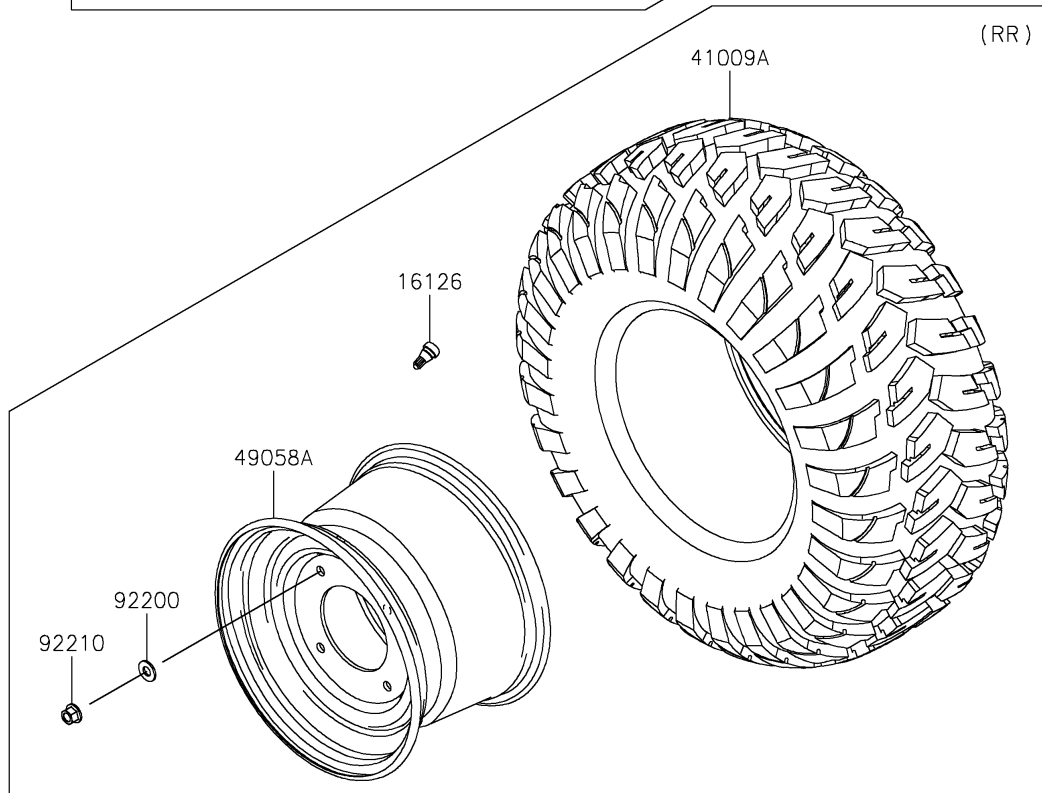

# 2023 Mule PRO-FXT PARTS DIAGRAM

Wheels/Tires

## 2023 Mule PRO-FXT PARTS LIST

### Wheels/Tires

ITEM NAME	PART NUMBER	QUANTITY
VALVE (Ref # 16126)	16126-4001	4
TIRE,26X9.00R12 4PR,FRONTIER (Ref # 41009)	41009-0567	2
TIRE,26X11.00R12 4PR,FRONTIER (Ref # 41009A)	41009-0568	2
WHEEL,FR,12X7.0AT,F.S.BLACK (Ref # 49058)	49058-0608-397	2
WHEEL,RR,12X8.0AT,F.S.BLACK (Ref # 49058A)	49058-0611-397	2
WASHER,12.1X26X2.3 (Ref # 92200)	92200-0930	8
NUT,12MM (Ref # 92210)	92210-0603	16