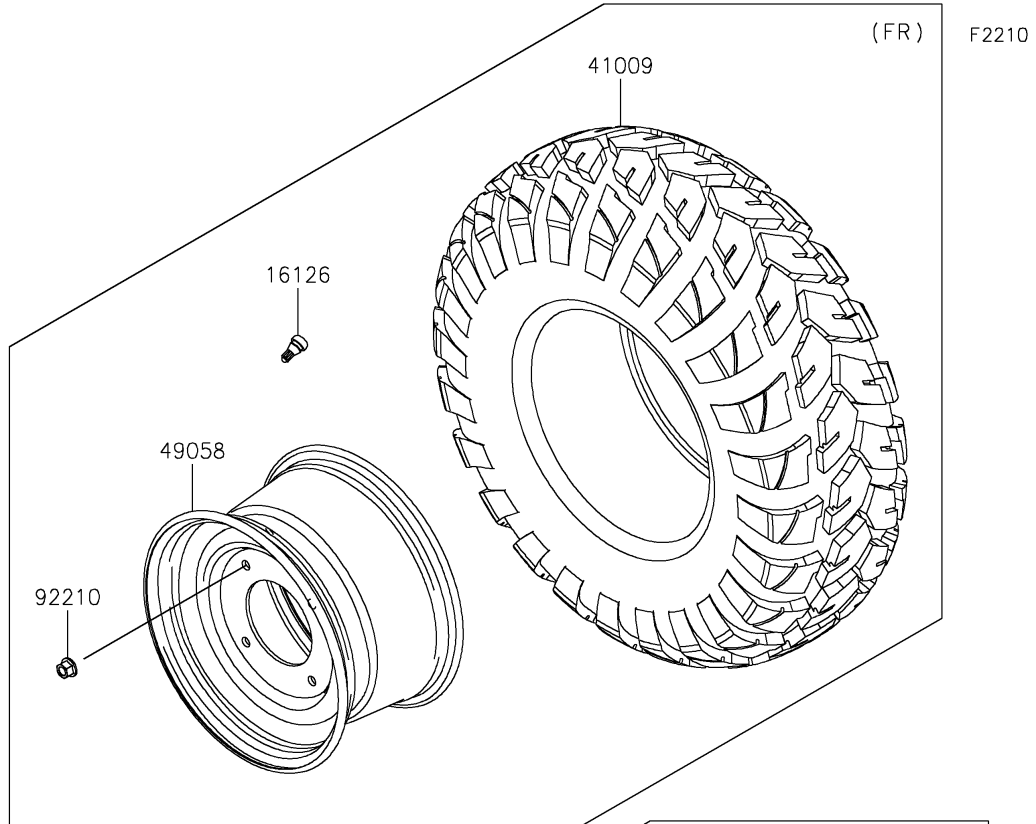

# 2023 Mule PRO-FXT PARTS DIAGRAM

Wheels/Tires

## 2023 Mule PRO-FXT PARTS LIST

### Wheels/Tires

ITEM NAME	PART NUMBER	QUANTITY
VALVE (Ref # 16126)	16126-4001	4
TIRE,26X9.00R12 4PR,FRONTIER (Ref # 41009)	41009-0567	2
TIRE,26X11.00R12 4PR,FRONTIER (Ref # 41009A)	41009-0568	2
WHEEL,FR,12X7.0AT,F.S.BLACK (Ref # 49058)	49058-0608-397	2
WHEEL,RR,12X8.0AT,F.S.BLACK (Ref # 49058A)	49058-0611-397	2
WASHER,12.1X26X2.3 (Ref # 92200)	92200-0930	8
NUT,12MM (Ref # 92210)	92210-0603	16