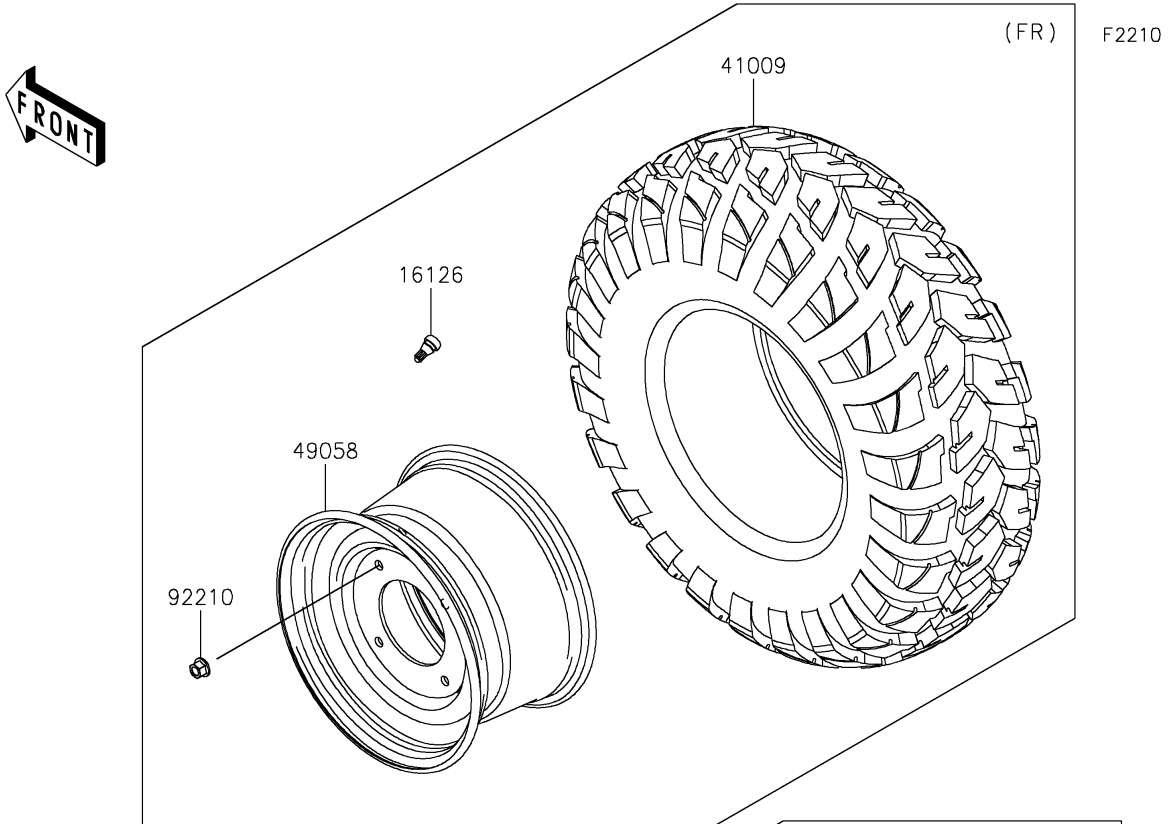

2023 MULE PRO-FXT™ PARTS DIAGRAM

Wheels/Tires

2023 MULE PRO-FXT™ PARTS LIST

Wheels/Tires

ITEM NAME	PART NUMBER	QUANTITY
VALVE (Ref # 16126)	16126-4001	4
TIRE,26X9.00R12 4PR,FRONTIER (Ref # 41009)	41009-0567	2
TIRE,26X11.00R12 4PR,FRONTIER (Ref # 41009A)	41009-0568	2
WHEEL,FR,12X7.0AT,F.S.BLACK (Ref # 49058)	49058-0608-397	2
WHEEL,RR,12X8.0AT,F.S.BLACK (Ref # 49058A)	49058-0611-397	2
WASHER,12.1X26X2.3 (Ref # 92200)	92200-0930	8
NUT,12MM (Ref # 92210)	92210-0603	16