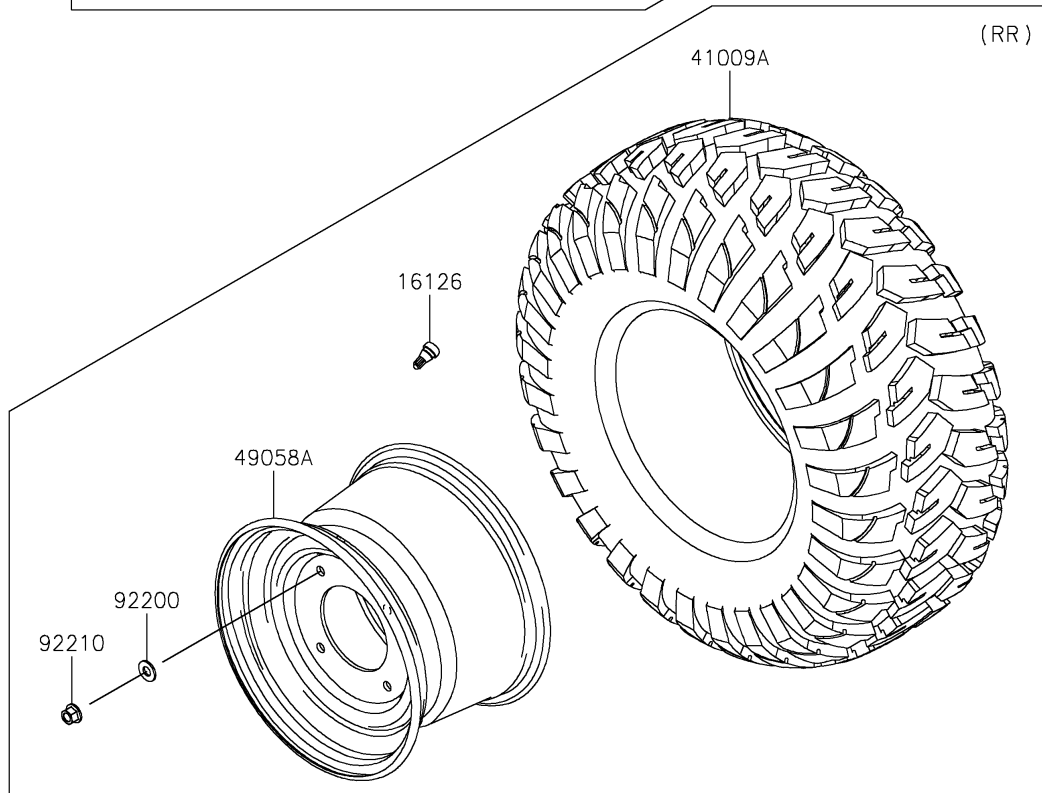

2023 MULE PRO-FXT™ PARTS DIAGRAM

Wheels/Tires

2023 MULE PRO-FXT™ PARTS LIST

Wheels/Tires

ITEM NAME	PART NUMBER	QUANTITY
VALVE (Ref # 16126)	16126-4001	4
TIRE,26X9.00R12 4PR,FRONTIER (Ref # 41009)	41009-0567	2
TIRE,26X11.00R12 4PR,FRONTIER (Ref # 41009A)	41009-0568	2
WHEEL,FR,12X7.0AT,F.S.BLACK (Ref # 49058)	49058-0608-397	2
WHEEL,RR,12X8.0AT,F.S.BLACK (Ref # 49058A)	49058-0611-397	2
WASHER,12.1X26X2.3 (Ref # 92200)	92200-0930	8
NUT,12MM (Ref # 92210)	92210-0603	16