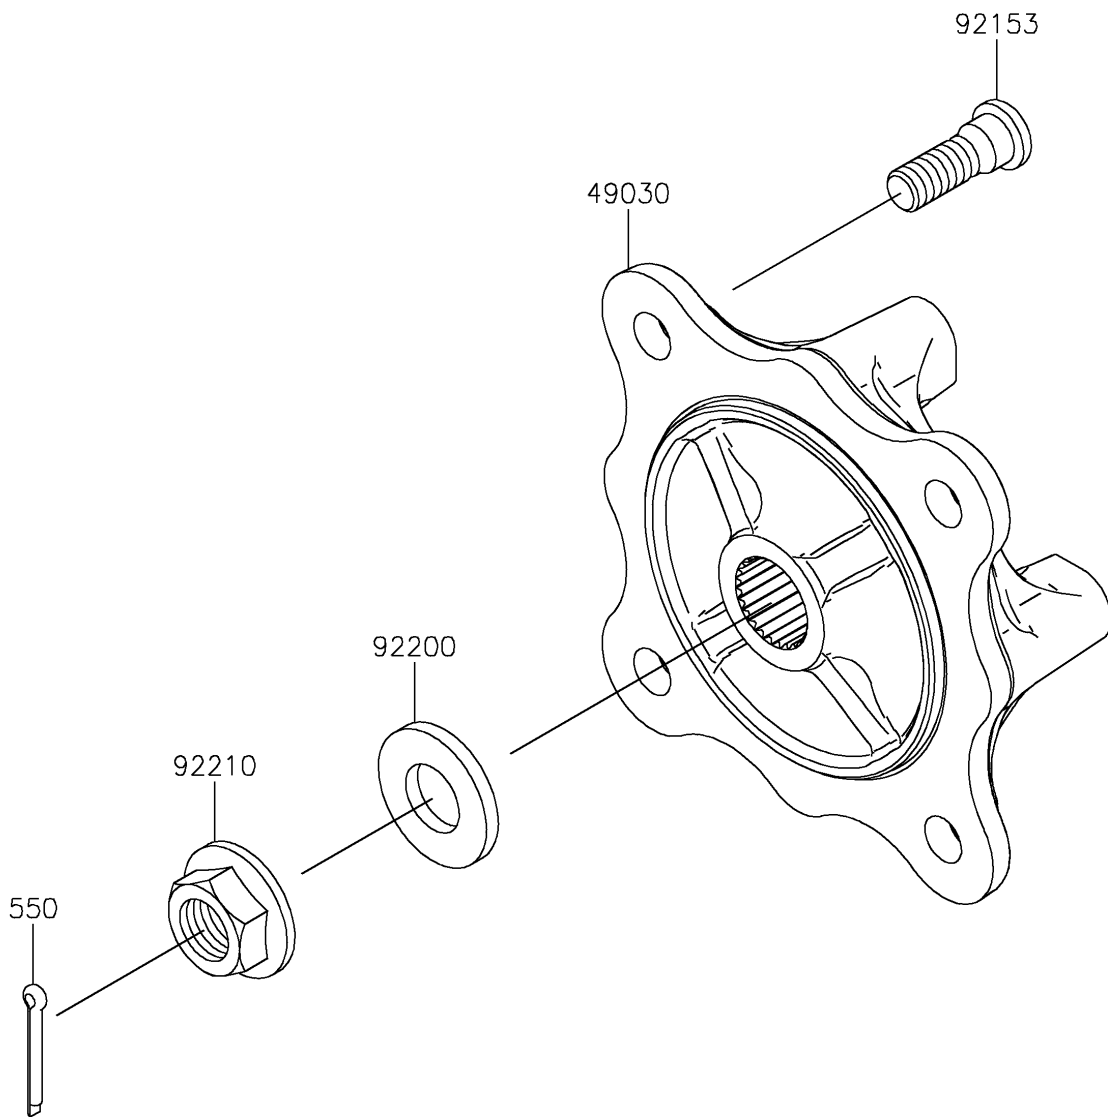

2022 MULE PRO-FXT™ PARTS DIAGRAM

Front Hubs/Brakes

F2230

2022 MULE PRO-FXT™ PARTS LIST

Front Hubs/Brakes

ITEM NAME	PART NUMBER	QUANTITY
HUB,FR (Ref # 49030)	49030-0048	2
BOLT,12MM (Ref # 92153)	92153-1915	8
WASHER,20.3X41X4.5 (Ref # 92200)	92200-0921	2
NUT,FLANGED,20MM (Ref # 92210)	92210-2093	2
PIN-COTTER,4.0X30 (Ref # 550)	550AA4030	2