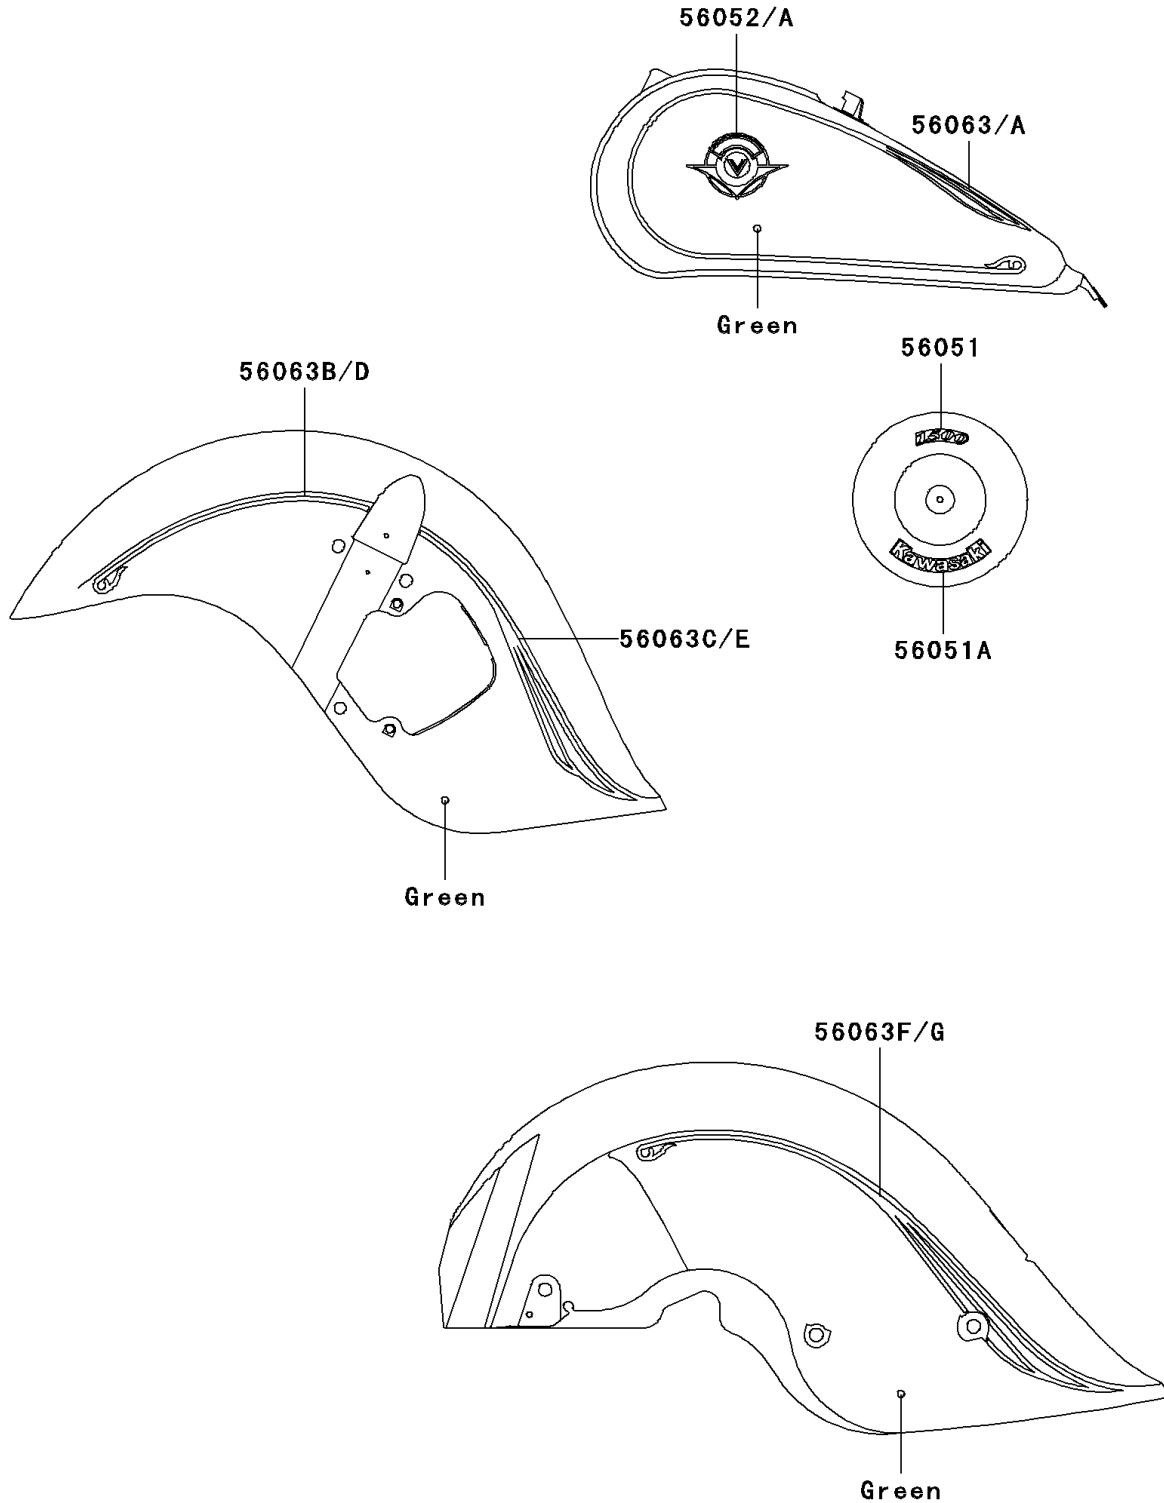

# 2000 Vulcan 1500 Drifter PARTS DIAGRAM

Decals(Green)(VN1500-J2)

F2861A

## 2000 Vulcan 1500 Drifter PARTS LIST

Decals(Green)(VN1500-J2)

ITEM NAME	PART NUMBER	QUANTITY
MARK,AIR CLEANER,1500 (Ref # 56051)	56051-1459	1
MARK,AIR CLEANER,KAWASAKI (Ref # 56051A)	56051-1460	1
MARK,FUEL TANK,LH (Ref # 56052)	56052-1054	1
MARK,FUEL TANK,RH (Ref # 56052A)	56052-1055	1
PATTERN,FUEL TANK,LH (Ref # 56063)	56063-1344	1
PATTERN,FUEL TANK,RH (Ref # 56063A)	56063-1345	1
PATTERN,FR FENDER,FR,LH (Ref # 56063B)	56063-1346	1
PATTERN,FR FENDER,RR,LH (Ref # 56063C)	56063-1347	1
PATTERN,FR FENDER,FR,RH (Ref # 56063D)	56063-1348	1
PATTERN,FR FENDER,RR,RH (Ref # 56063E)	56063-1349	1
PATTERN,RR FENDER,LH (Ref # 56063F)	56063-1350	1
PATTERN,RR FENDER,RH (Ref # 56063G)	56063-1351	1