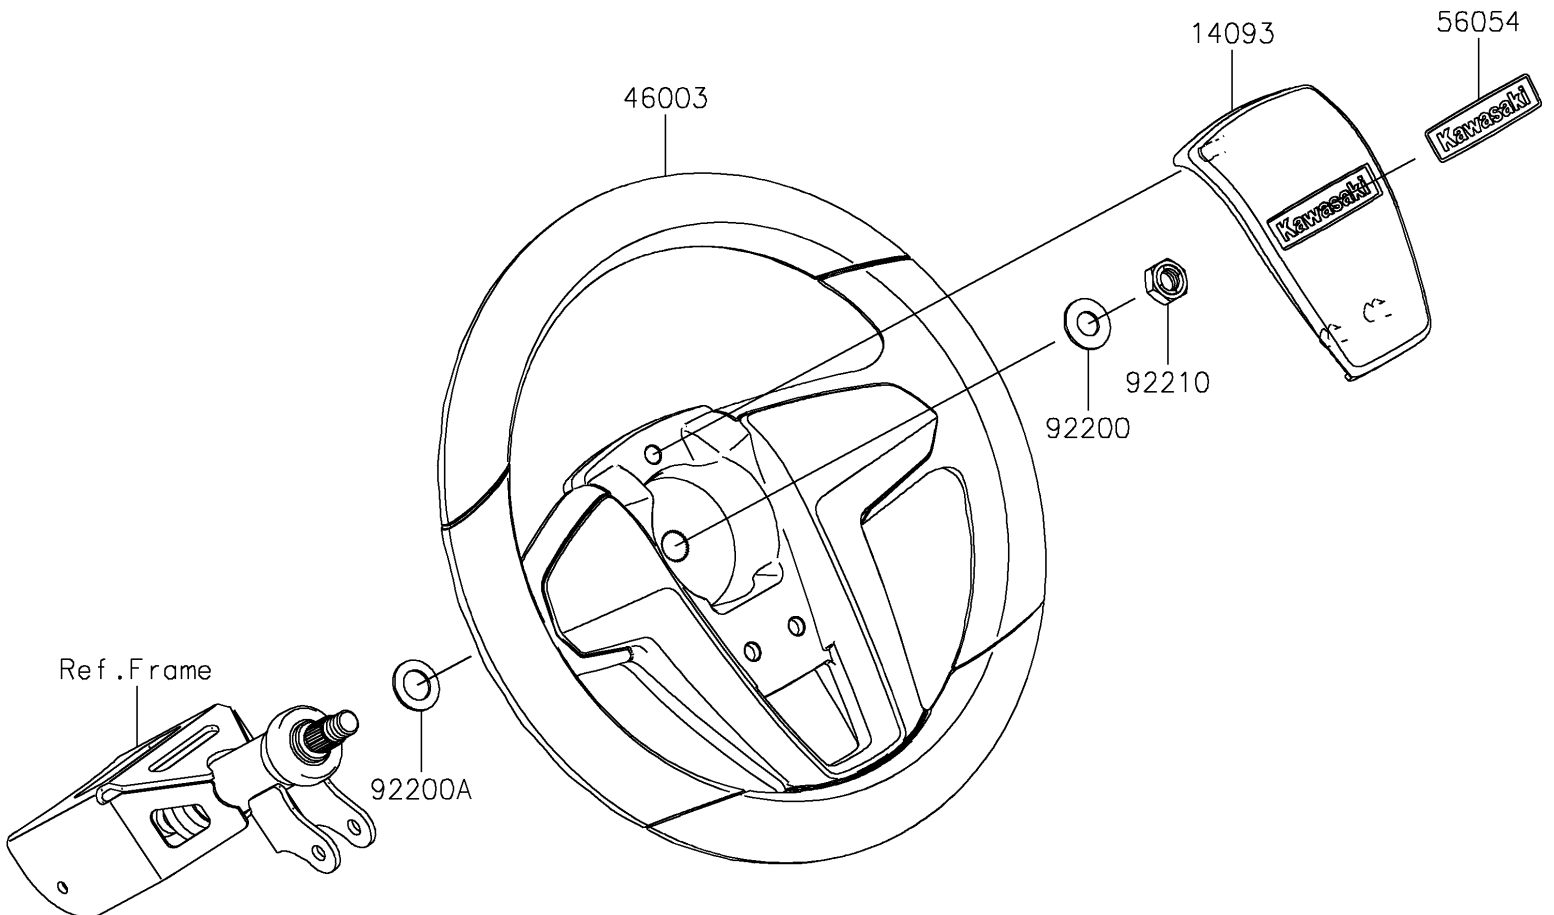

2022 MULE PRO-FXT™ PARTS DIAGRAM

Steering Wheel

F2311

2022 MULE PRO-FXT™ PARTS LIST

Steering Wheel

ITEM NAME	PART NUMBER	QUANTITY
COVER,HORN SWITCH (Ref # 14093)	14093-1144	1
HANDLE (Ref # 46003)	46003-0808	1
MARK,CENTER LOGO,KAWASAKI (Ref # 56054)	56054-2907	1
WASHER,12.1X25X1.6 (Ref # 92200)	92200-0455	1
WASHER,15X25X1.6 (Ref # 92200A)	92200-0460	1
NUT,LOCK,12MM (Ref # 92210)	92210-1249	1