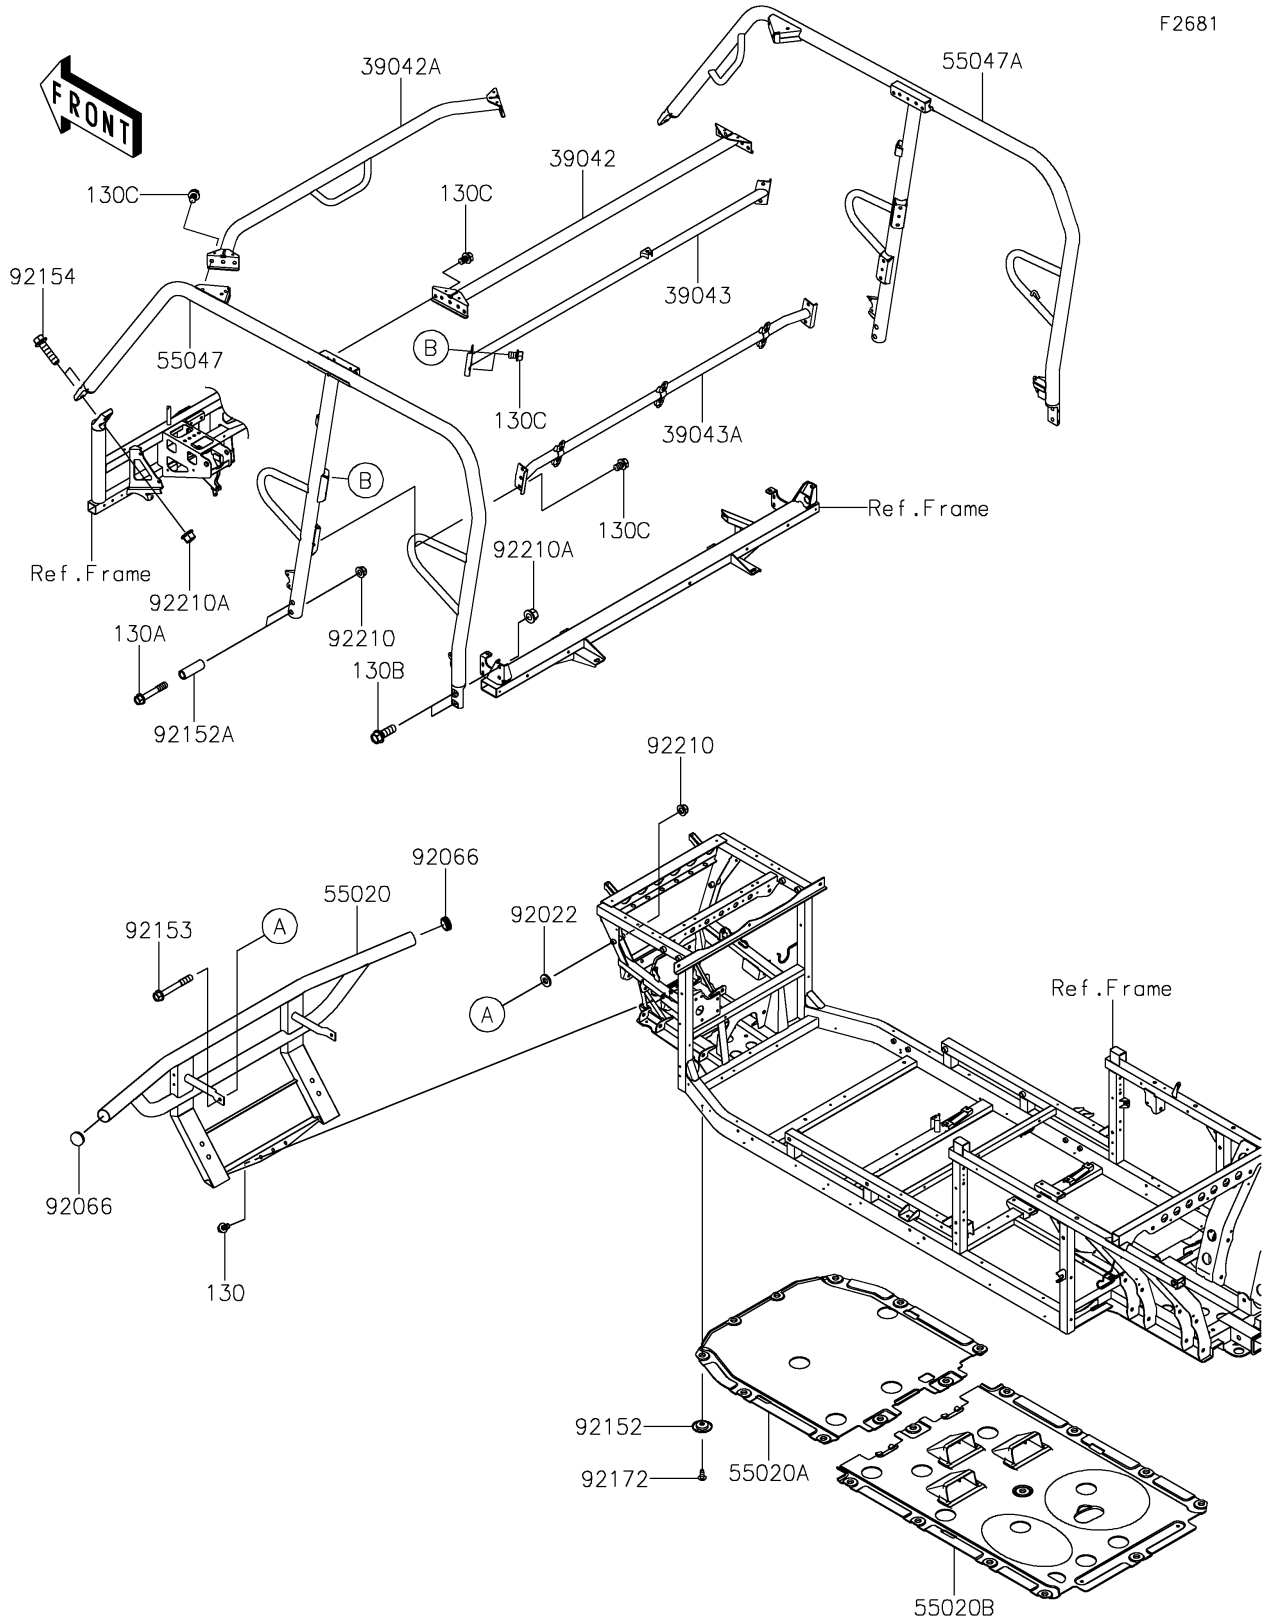

# 2022 MULE PRO-FXT™ PARTS DIAGRAM

Guards/Cab Frame

F2681

## 2022 MULE PRO-FXT™ PARTS LIST

### Guards/Cab Frame

ITEM NAME	PART NUMBER	QUANTITY
CROSSMEMBER,RR,T.BLACK (Ref # 39042)	39042-0015-388	1
CROSSMEMBER,FR,T.BLACK (Ref # 39042A)	39042-0016-388	1
CROSSMEMBER-COMP,B-P.,UPP,BLK (Ref # 39043)	39043-0016-388	1
CROSSMEMBER-COMP,B-P.,LWR,BLK (Ref # 39043A)	39043-0017-388	1
GUARD,FR PIPE,T.BLACK (Ref # 55020)	55020-0933-388	1
GUARD,SKID PLATE (Ref # 55020A)	55020-0934	1
GUARD,SKID PLATE (Ref # 55020B)	55020-0935	1
BAR-COMP,LH,T.BLACK (Ref # 55047)	55047-0361-388	1
BAR-COMP,RH,T.BLACK (Ref # 55047A)	55047-0362-388	1
WASHER,10X22X3 (Ref # 92022)	92022-1365	2
PLUG (Ref # 92066)	92066-0769	2
COLLAR (Ref # 92152)	92152-0784	21
COLLAR,10.5X16X47 (Ref # 92152A)	92152-1800	4
BOLT,FLANGED,10X75 (Ref # 92153)	92153-1384	2
BOLT,FLANGED,12X45 (Ref # 92154)	92154-1420	4
SCREW,TAPPING,6X16 (Ref # 92172)	92172-0739	21
NUT,LOCK,FLANGED,10MM (Ref # 92210)	92210-0276	6
NUT,12MM (Ref # 92210A)	92210-0603	8
BOLT-FLANGED,8X16 (Ref # 130)	130BA0816	3
BOLT-FLANGED,10X60 (Ref # 130A)	130BA1060	4
BOLT-FLANGED,12X35 (Ref # 130B)	130BA1235	4
BOLT-FLANGED,10X14 (Ref # 130C)	130CA1014	20