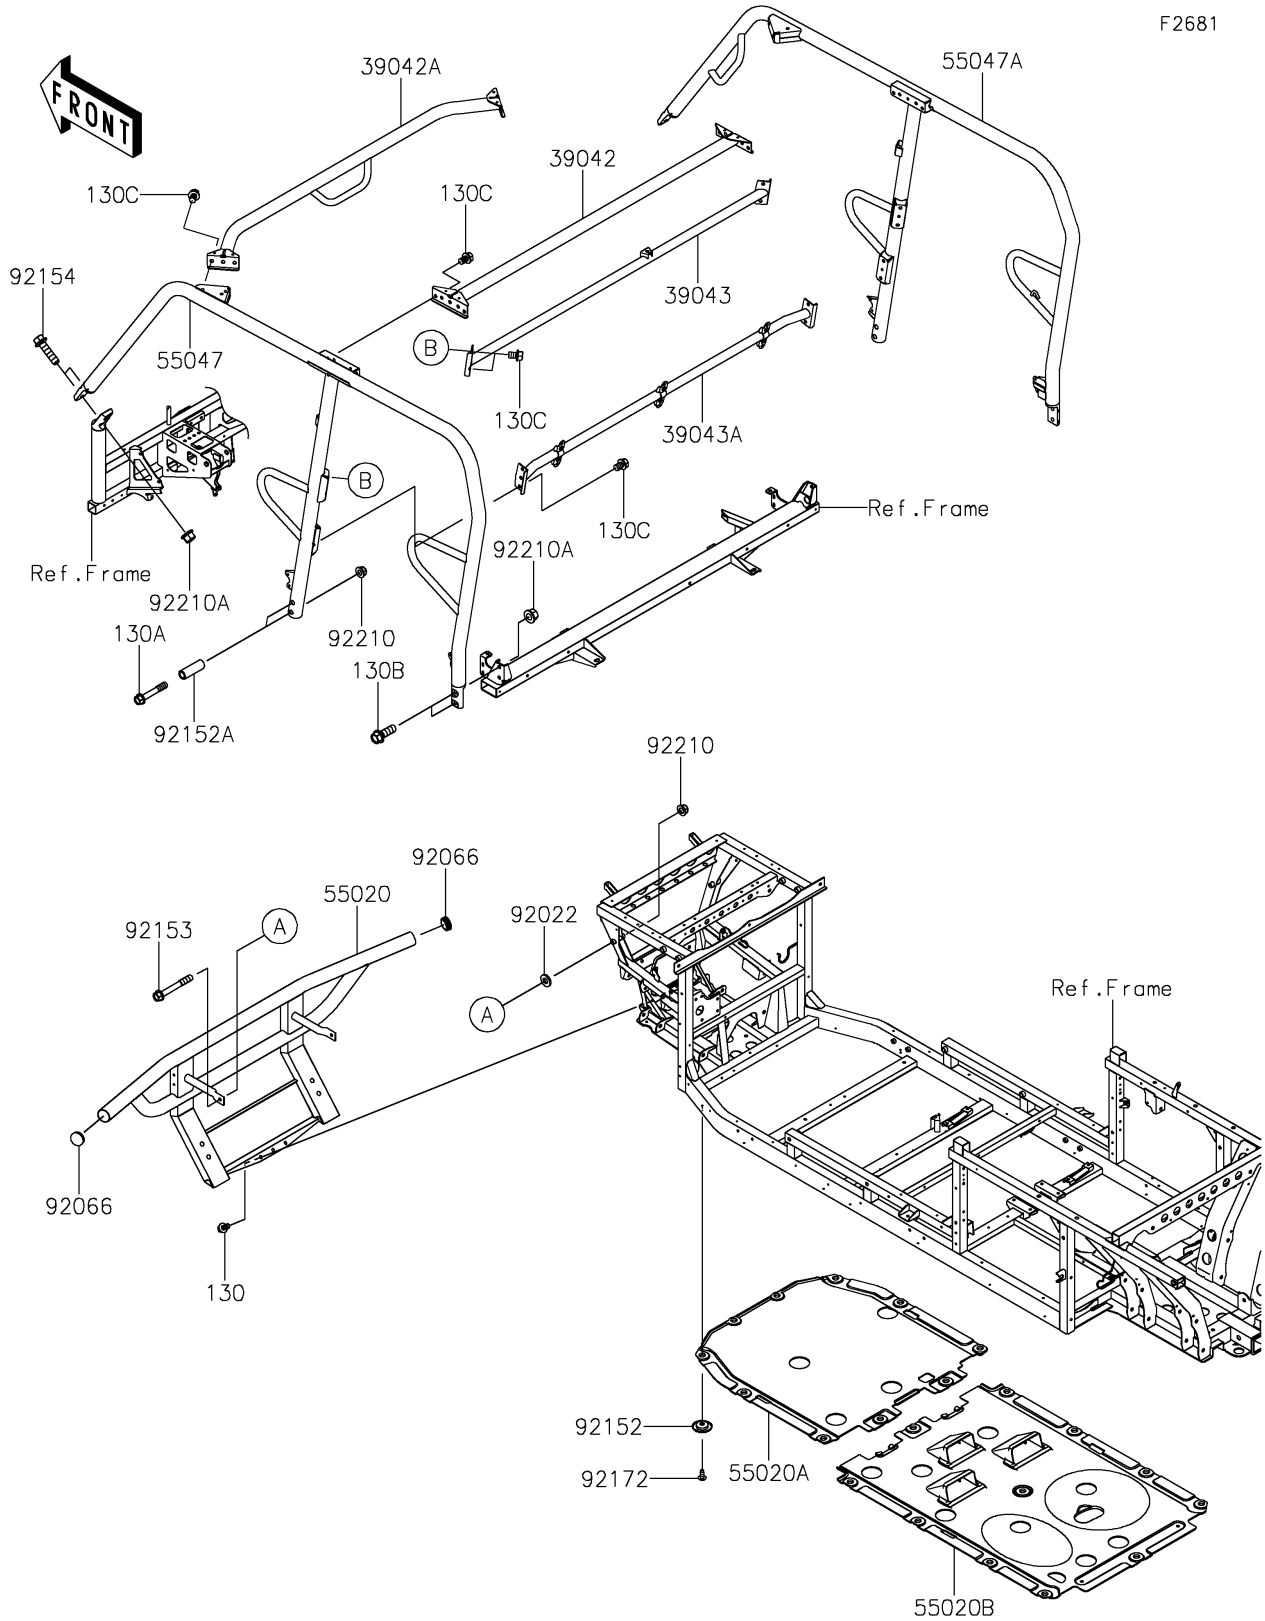

2023 MULE PRO-FXT™ PARTS DIAGRAM

Guards/Cab Frame

F2681

2023 MULE PRO-FXT™ PARTS LIST

Guards/Cab Frame

ITEM NAME	PART NUMBER	QUANTITY
CROSSMEMBER,RR,T.BLACK (Ref # 39042)	39042-0015-388	1
CROSSMEMBER,FR,T.BLACK (Ref # 39042A)	39042-0016-388	1
CROSSMEMBER-COMP,B-P.,UPP,BLK (Ref # 39043)	39043-0016-388	1
CROSSMEMBER-COMP,B-P.,LWR,BLK (Ref # 39043A)	39043-0017-388	1
GUARD,FR PIPE,T.BLACK (Ref # 55020)	55020-0933-388	1
GUARD,SKID PLATE (Ref # 55020A)	55020-0934	1
GUARD,SKID PLATE (Ref # 55020B)	55020-0935	1
BAR-COMP,LH,T.BLACK (Ref # 55047)	55047-0361-388	1
BAR-COMP,RH,T.BLACK (Ref # 55047A)	55047-0362-388	1
WASHER,10X22X3 (Ref # 92022)	92022-1365	2
PLUG (Ref # 92066)	92066-0769	2
COLLAR (Ref # 92152)	92152-0784	21
COLLAR,10.5X16X47 (Ref # 92152A)	92152-1800	4
BOLT,FLANGED,10X75 (Ref # 92153)	92153-1384	2
BOLT,FLANGED,12X45 (Ref # 92154)	92154-1420	4
SCREW,TAPPING,6X16 (Ref # 92172)	92172-0739	21
NUT,LOCK,FLANGED,10MM (Ref # 92210)	92210-0276	6
NUT,12MM (Ref # 92210A)	92210-0603	8
BOLT-FLANGED,8X16 (Ref # 130)	130BA0816	3
BOLT-FLANGED,10X60 (Ref # 130A)	130BA1060	4
BOLT-FLANGED,12X35 (Ref # 130B)	130BA1235	4
BOLT-FLANGED,10X14 (Ref # 130C)	130CA1014	20