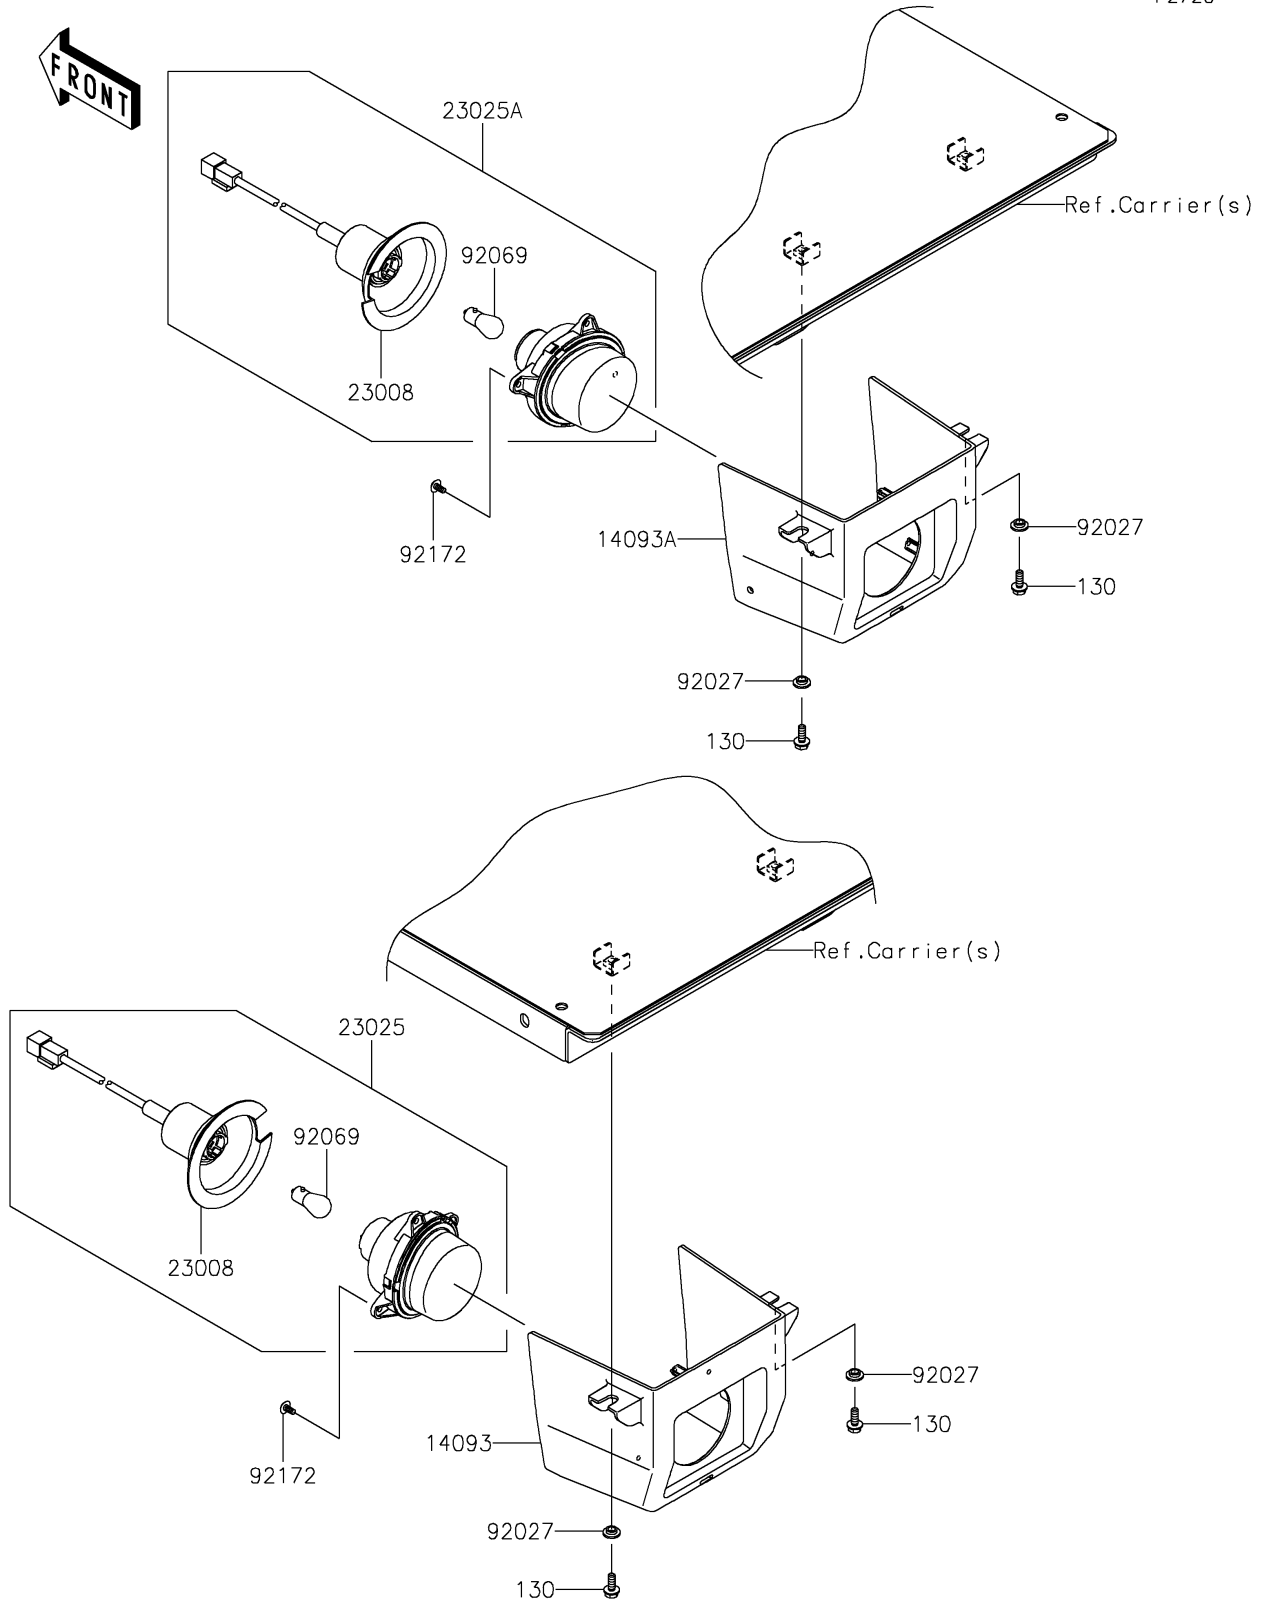

# 2022 MULE PRO-FXT™ PARTS DIAGRAM

Taillight(s)

F2720

### Taillight(s)

ITEM NAME	PART NUMBER	QUANTITY
COVER,TAIL LAMP,LH (Ref # 14093)	14093-0580	1
COVER,TAIL LAMP,RH (Ref # 14093A)	14093-0581	1
SOCKET-ASSY (Ref # 23008)	23008-0162	2
LAMP-TAIL,LH (Ref # 23025)	23025-0334	1
LAMP-TAIL,RH (Ref # 23025A)	23025-0341	1
COLLAR,L=4.6 (Ref # 92027)	92027-1168	4
BULB,12V 21/5W (Ref # 92069)	92069-0072	2
SCREW,TAPPING,5X10 (Ref # 92172)	92172-0262	6
BOLT-FLANGED,6X16 (Ref # 130)	130CA0616	4