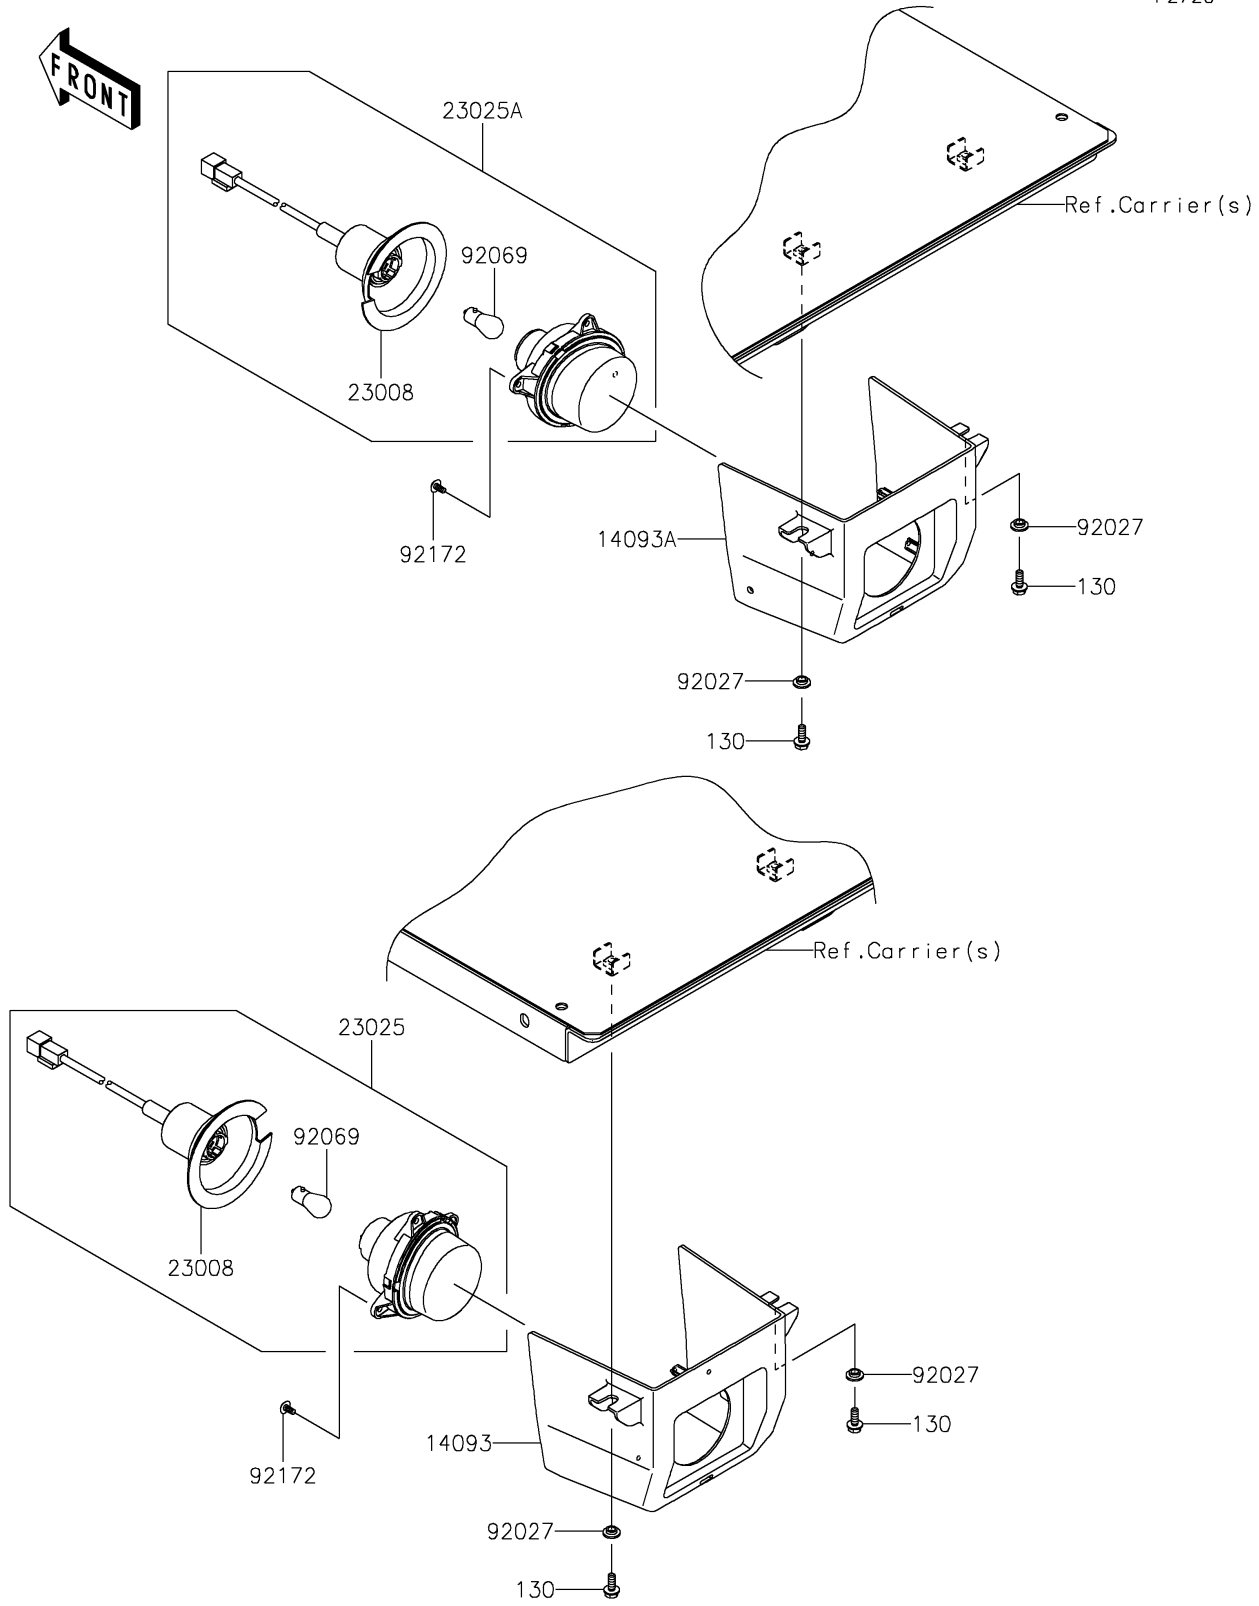

2022 MULE PRO-FXT™ PARTS DIAGRAM

Taillight(s)

F2720

2022 MULE PRO-FXT™ PARTS LIST

Taillight(s)

| ITEM NAME | PART NUMBER | QUANTITY |
|-----------------------------------|-------------|----------|
| COVER,TAIL LAMP,LH (Ref # 14093) | 14093-0580 | 1 |
| COVER,TAIL LAMP,RH (Ref # 14093A) | 14093-0581 | 1 |
| SOCKET-ASSY (Ref # 23008) | 23008-0162 | 2 |
| LAMP-TAIL,LH (Ref # 23025) | 23025-0334 | 1 |
| LAMP-TAIL,RH (Ref # 23025A) | 23025-0341 | 1 |
| COLLAR,L=4.6 (Ref # 92027) | 92027-1168 | 4 |
| BULB,12V 21/5W (Ref # 92069) | 92069-0072 | 2 |
| SCREW,TAPPING,5X10 (Ref # 92172) | 92172-0262 | 6 |
| BOLT-FLANGED,6X16 (Ref # 130) | 130CA0616 | 4 |