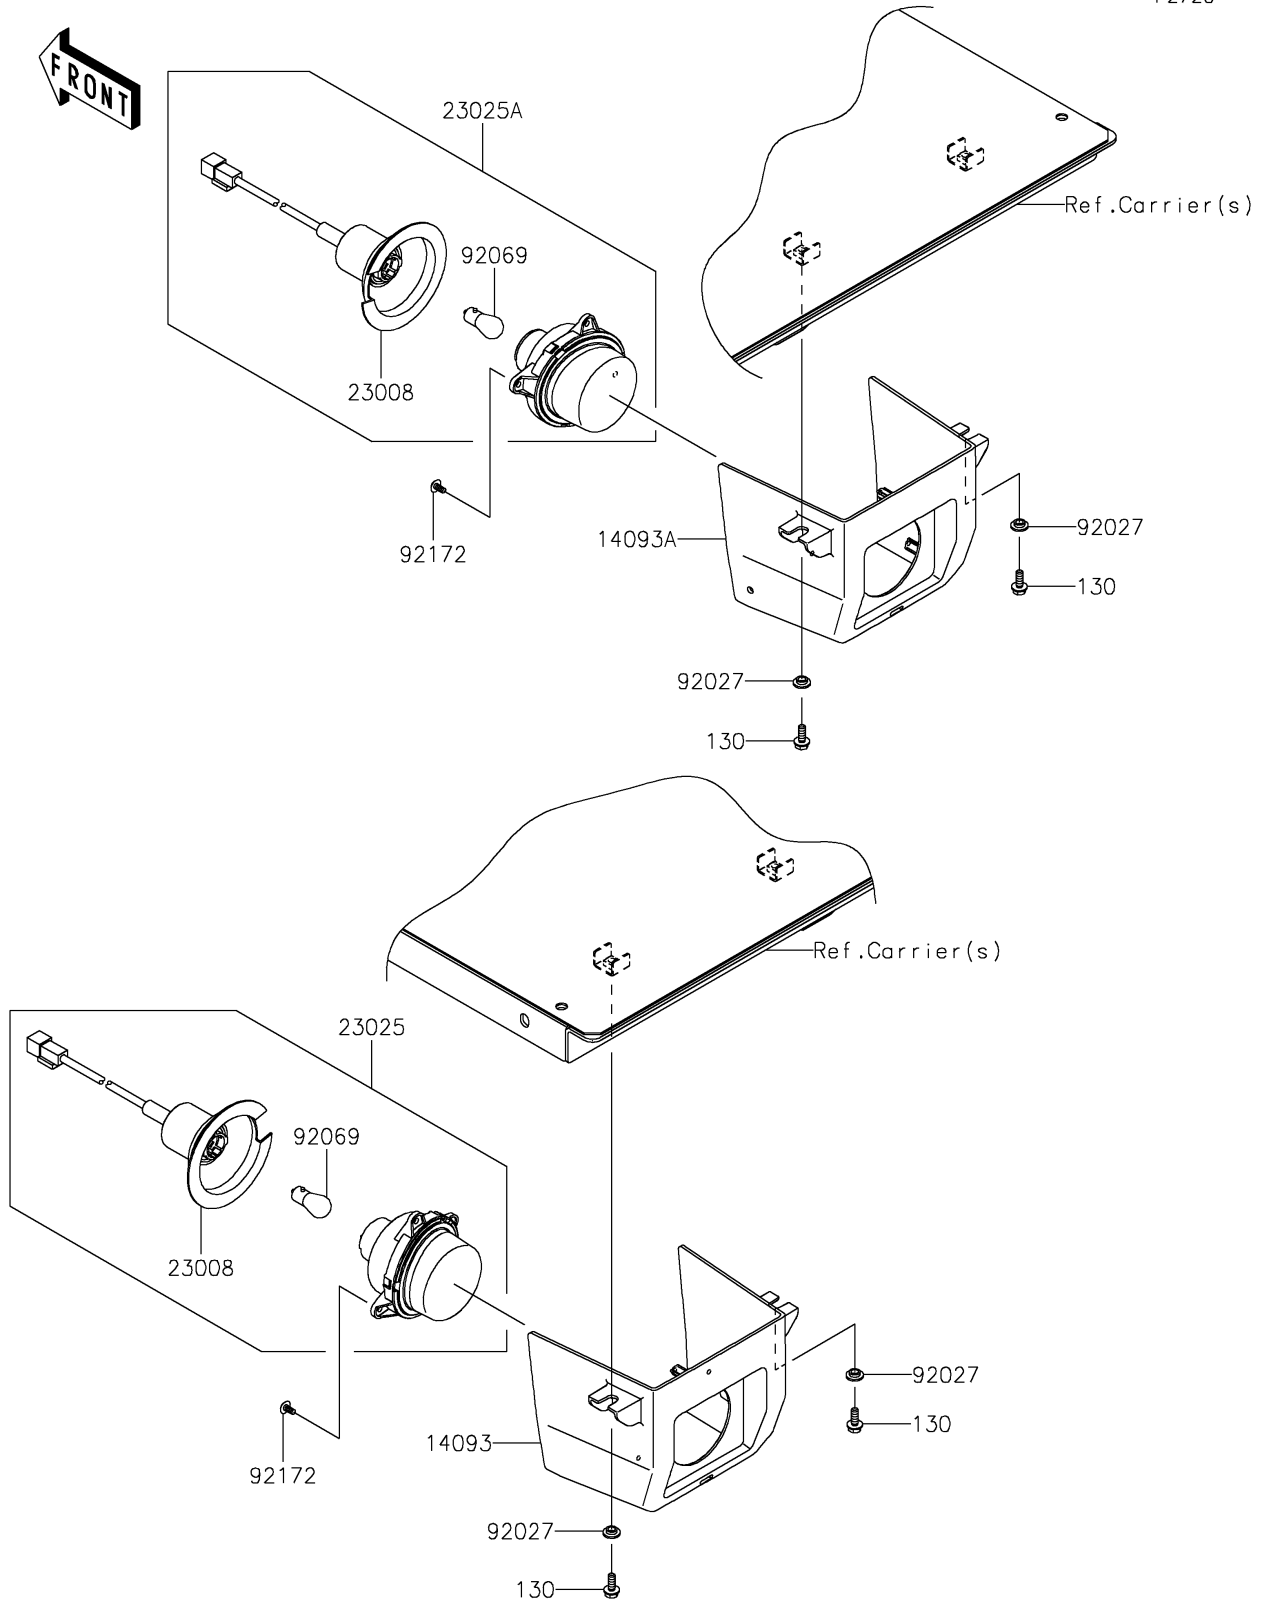

2023 Mule PRO-FXT PARTS DIAGRAM

Taillight(s)

F2720

2023 Mule PRO-FXT PARTS LIST

Taillight(s)

ITEM NAME	PART NUMBER	QUANTITY
COVER,TAIL LAMP,LH (Ref # 14093)	14093-0580	1
COVER,TAIL LAMP,RH (Ref # 14093A)	14093-0581	1
SOCKET-ASSY (Ref # 23008)	23008-0162	2
LAMP-TAIL,LH (Ref # 23025)	23025-0334	1
LAMP-TAIL,RH (Ref # 23025A)	23025-0341	1
COLLAR,L=4.6 (Ref # 92027)	92027-1168	4
BULB,12V 21/5W (Ref # 92069)	92069-0072	2
SCREW,TAPPING,5X10 (Ref # 92172)	92172-0262	6
BOLT-FLANGED,6X16 (Ref # 130)	130CA0616	4