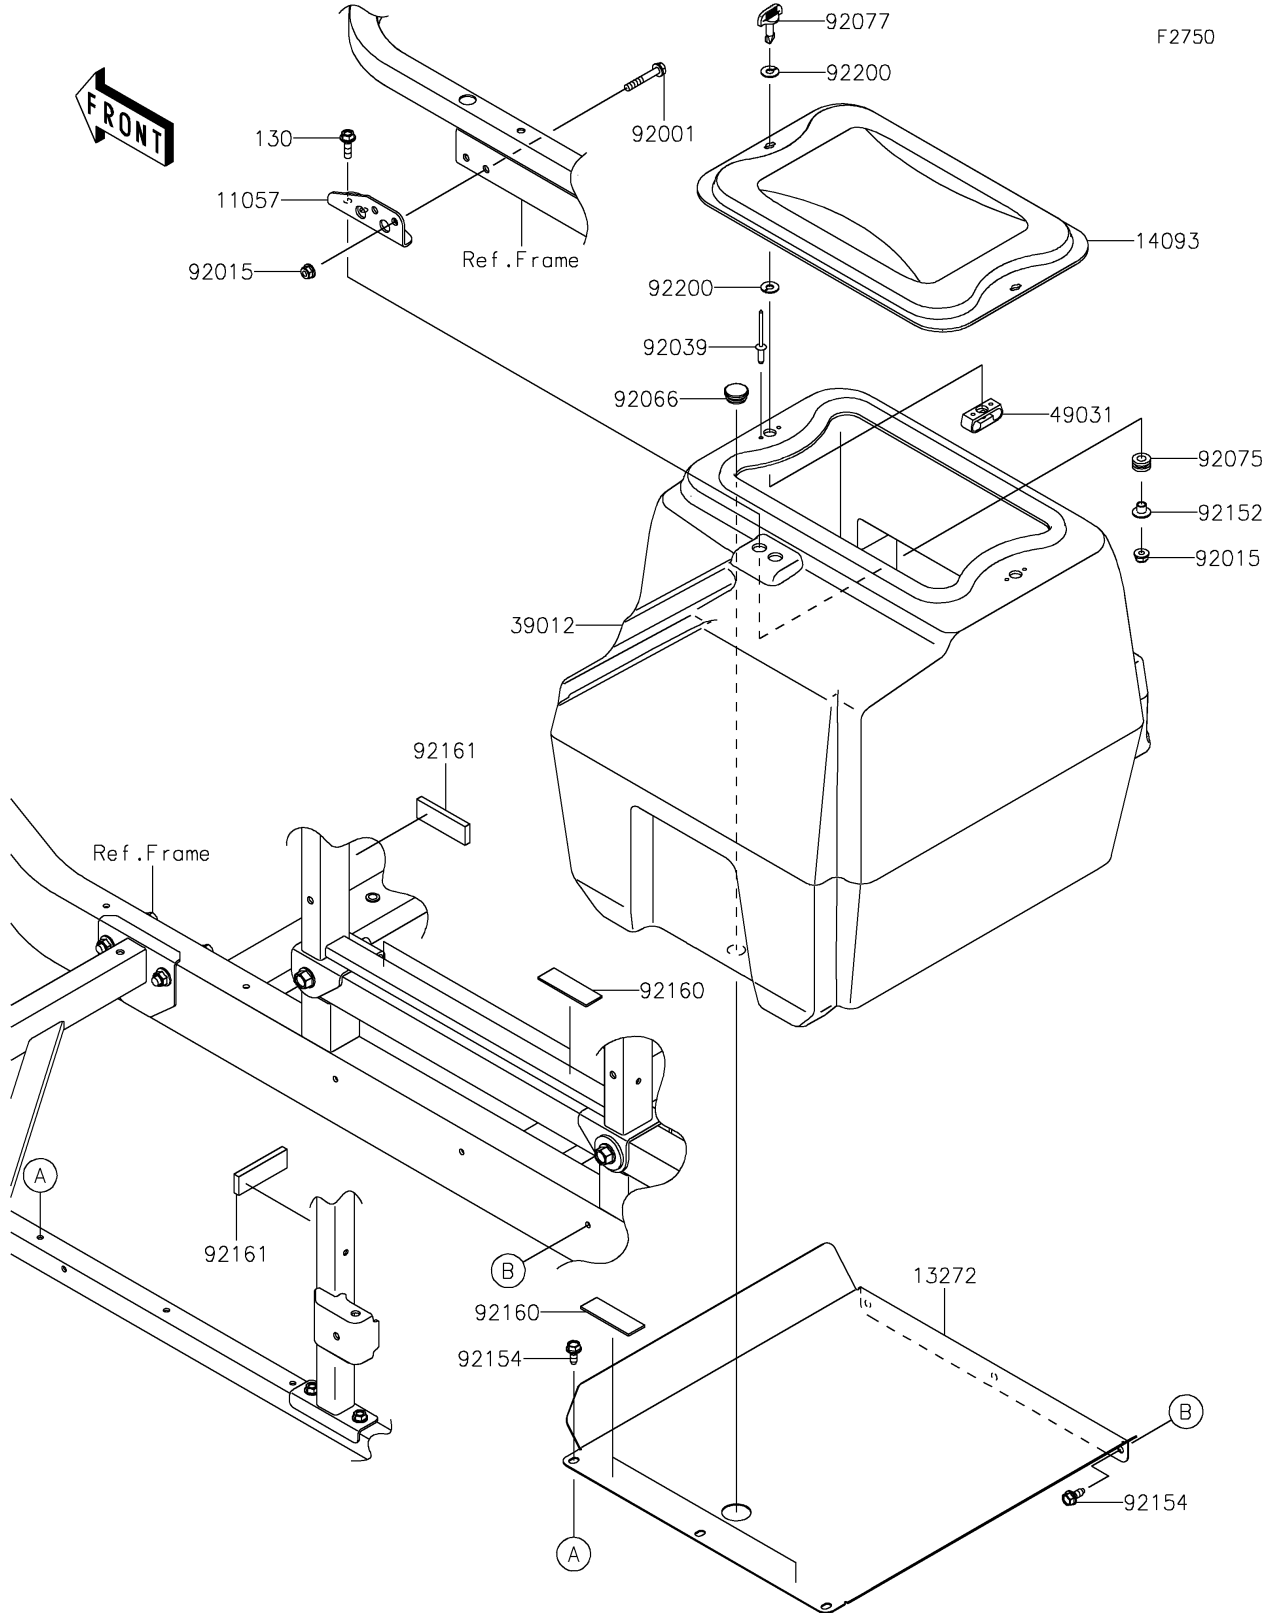

2023 Mule PRO-FXT PARTS DIAGRAM

Other

2023 Mule PRO-FXT PARTS LIST

Other

ITEM NAME	PART NUMBER	QUANTITY
BRACKET,TUB MOUNT (Ref # 11057)	11057-1503	1
PLATE,FLOOR BOTTOM (Ref # 13272)	13272-2205	1
COVER,STORAGE BOX (Ref # 14093)	14093-0523	1
CASE-STORAGE (Ref # 39012)	39012-0046	1
LATCH (Ref # 49031)	49031-0008	2
BOLT,FLANGED,6X38 (Ref # 92001)	92001-1105	2
NUT,LOCK,FLANGED,6MM (Ref # 92015)	92015-1603	4
RIVET,3.2X9.5 (Ref # 92039)	92039-0785	4
PLUG (Ref # 92066)	92066-1306	1
DAMPER (Ref # 92075)	92075-1912	2
KNOB (Ref # 92077)	92077-0030	2
COLLAR,6.3X8.3X9.2 (Ref # 92152)	92152-0237	2
BOLT,6X15.6 (Ref # 92154)	92154-1250	6
DAMPER (Ref # 92160)	92160-1075	4
DAMPER,20X60X6 (Ref # 92161)	92161-1874	2
WASHER (Ref # 92200)	92200-0503	4
BOLT-FLANGED,6X20 (Ref # 130)	130BA0620	2