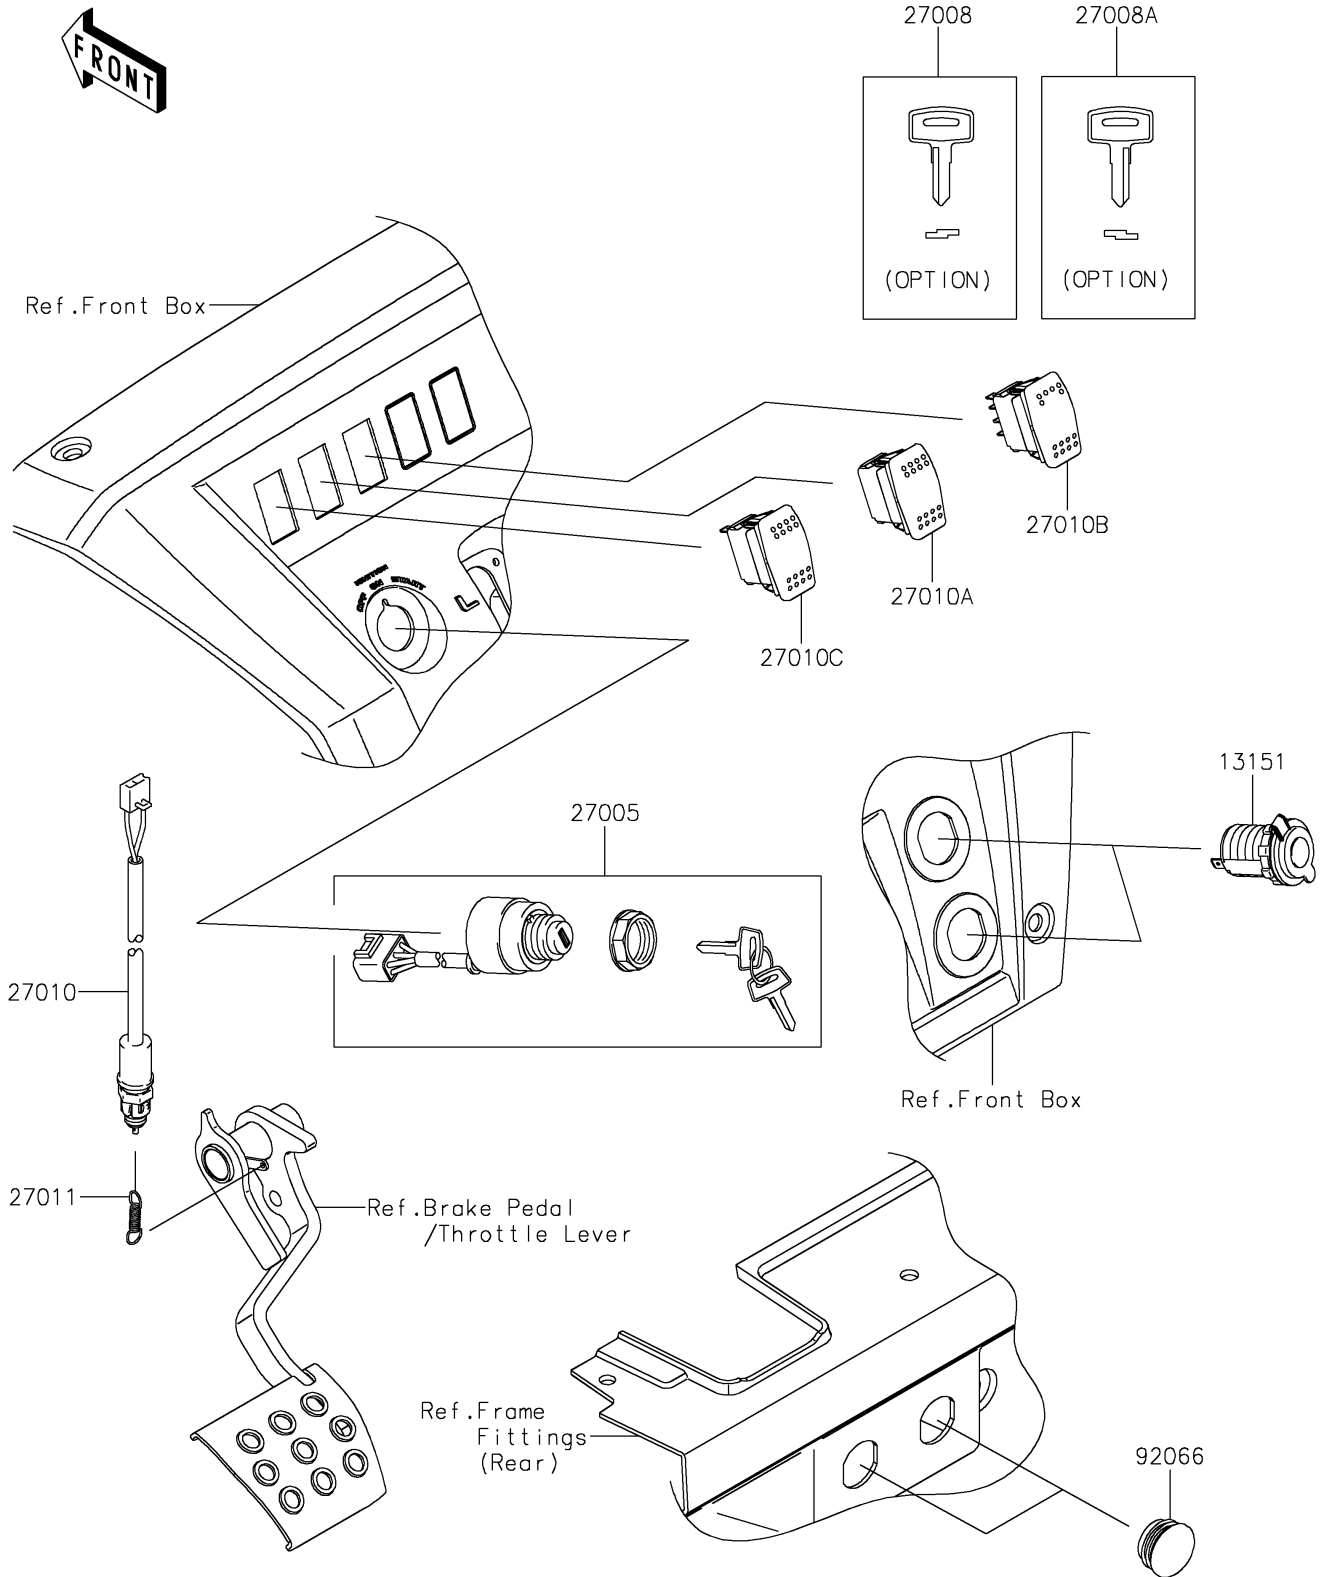

# 2022 MULE PRO-FXT™ PARTS DIAGRAM

## Ignition Switch

F2770

### Ignition Switch

ITEM NAME	PART NUMBER	QUANTITY
SWITCH-COMP,OUTLET,12V (Ref # 13151)	13151-0556	2
SWITCH-ASSY-IGNITION (Ref # 27005)	27005-0643	1
KEY-LOCK,BLANK (Ref # 27008)	27008-1153	1
KEY-LOCK,BLANK (Ref # 27008A)	27008-1157	1
SWITCH,BRAKE (Ref # 27010)	27010-0724	1
SWITCH,2WD/4WD (Ref # 27010A)	27010-0751	1
SWITCH,OUTER (Ref # 27010B)	27010-0806	1
SWITCH,DIFF LOCK (Ref # 27010C)	27010-0810	1
SPRING,BRAKE LAMP SWITCH (Ref # 27011)	27011-006	1
PLUG,D.C. SOCKET (Ref # 92066)	92066-0794	2